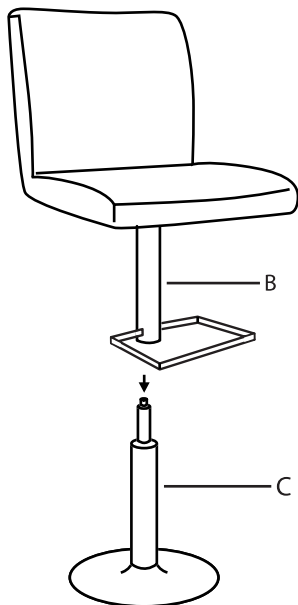

Captain Bar Stool

Part # BS-TW-CAPTN XX+XX

20-0505

PARTS

A

B

C

D

x4
(M6x16mm)

E

F

1

2

3

4

SIT TO SECURE