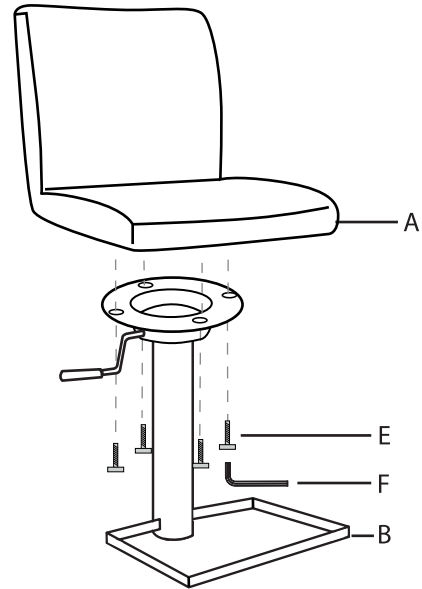

Captain Bar Stool

Part # BS-TW-CAPTN XX+XX

20-0505

PARTS

A

B

C

D

x4
(M6x16mm)

E

F

1

2

3

4

SIT TO SECURE

Do not over tighten.
Do not use power tools to assemble.

WARNING:

- DO NOT STAND ON OR USE THIS STOOL AS A STEP LADDER.
- THIS STOOL IS MEANT TO SEAT ONLY ONE PERSON AT A TIME
- ALL BOLTS, SCREWS, AND KNOBS MUST BE TIGHTLY SECURED, AND SHOULD BE CHECKED AT LEAST EVERY 4 MONTHS.
- IF PARTS ARE MISSING, BROKEN, DAMAGED OR WORN, THEN STOP USING THE PRODUCT UNTIL REPAIRS ARE MADE USING FACTORY AUTHORIZED PARTS.