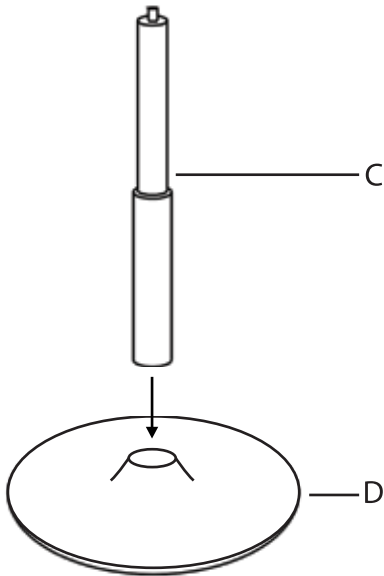

Captain Bar Stool

Part # BS-TW-CAPTN XX+XX

20-0505

PARTS

A

B

C

D

x4
(M6x16mm)

E

F

1

2

3

4

SIT TO SECURE