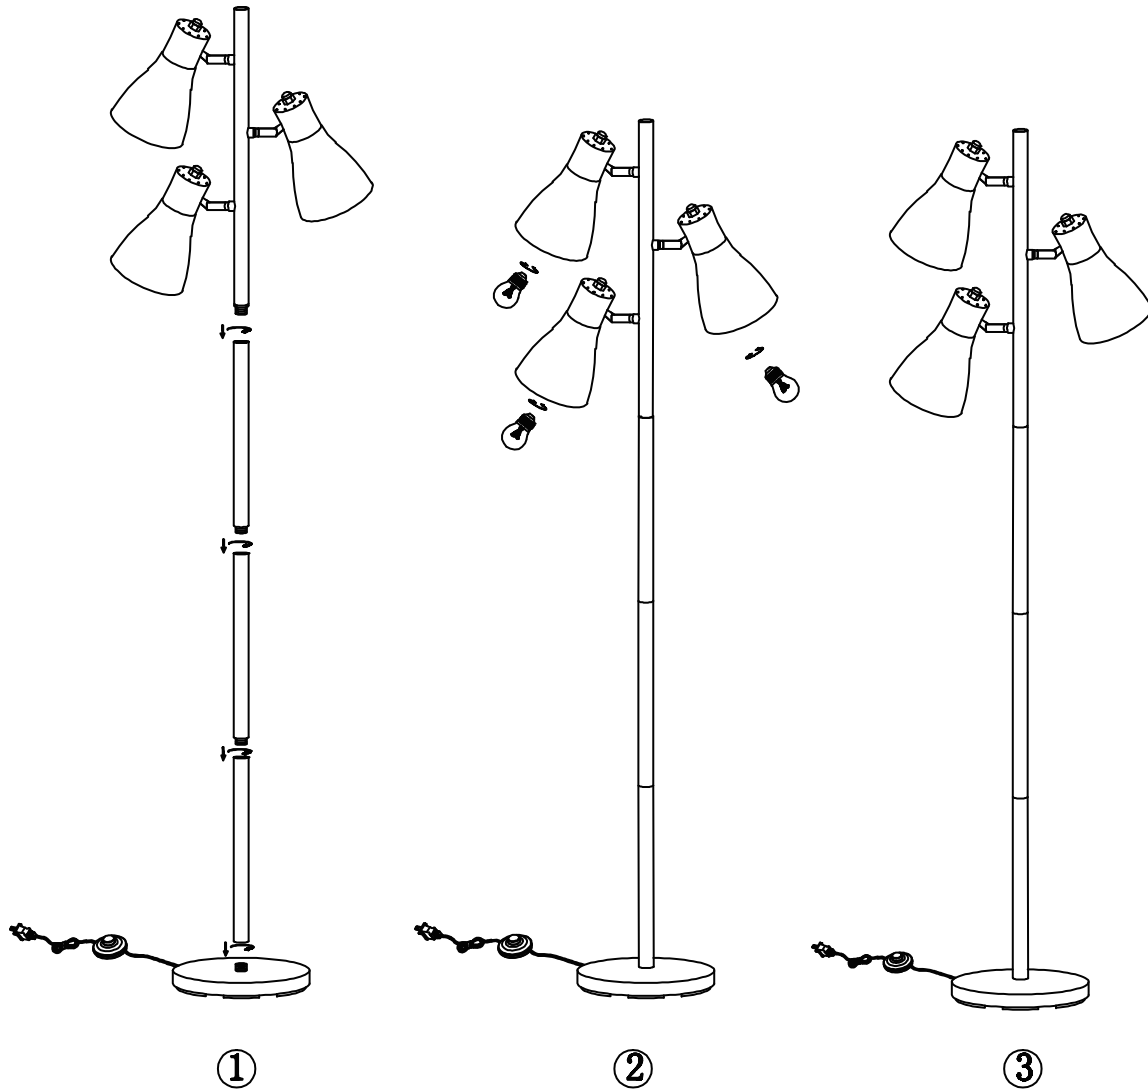

Part # LS-L-TRESFL XX

20-1029

CAUTION

For indoor use only. Keep out of reach of children and animals. Place on flat surface and away from flammable materials. Never operate this appliance if it has a damaged cord, plug or cable. Keep cord away from heated and/or damp areas.

Use 120V~60Hz, 40 watts (or LED equivalent) E26 bulb only.