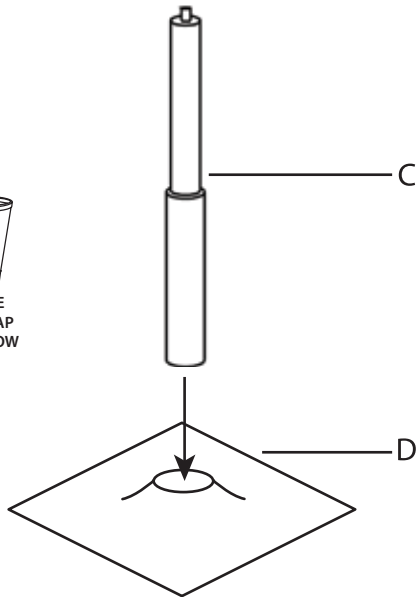

Mirage Bar Stool

Part # BS-TW-MIRAGE XX

20-0319

PARTS

1

2

3

4

SIT TO SECURE

Do not over tighten.
Do not use power tools to assemble.

WARNING:

- DO NOT STAND ON OR USE THIS STOOL AS A STEP LADDER.
- THIS STOOL IS MEANT TO SEAT ONLY ONE PERSON AT A TIME
- ALL BOLTS, SCREWS, AND KNOBS MUST BE TIGHTLY SECURED, AND SHOULD BE CHECKED AT LEAST EVERY 4 MONTHS.
- IF PARTS ARE MISSING, BROKEN, DAMAGED OR WORN, THEN STOP USING THE PRODUCT UNTIL REPAIRS ARE MADE USING FACTORY AUTHORIZED PARTS.