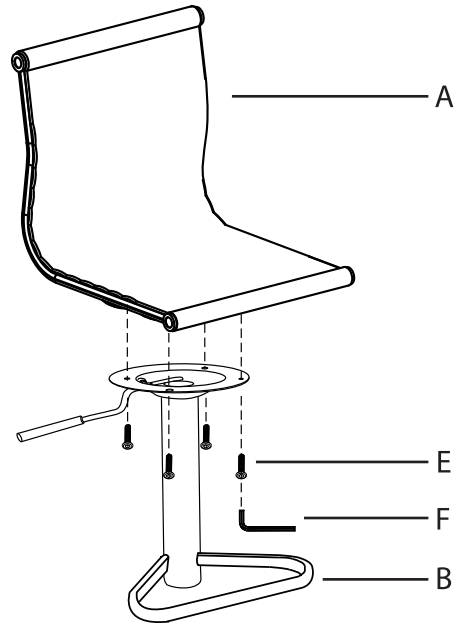

Mirage Bar Stool

Part # BS-TW-MIRAGE XX

20-0319

PARTS

1

2

3

4

SIT TO SECURE

Do not over tighten.
Do not use power tools to assemble.

WARNING:

- DO NOT STAND ON OR USE THIS STOOL AS A STEP LADDER.
- THIS STOOL IS MEANT TO SEAT ONLY ONE PERSON AT A TIME
- ALL BOLTS, SCREWS, AND KNOBS MUST BE TIGHTLY SECURED, AND SHOULD BE CHECKED AT LEAST EVERY 4 MONTHS.
- IF PARTS ARE MISSING, BROKEN, DAMAGED OR WORN, THEN STOP USING THE PRODUCT UNTIL REPAIRS ARE MADE USING FACTORY AUTHORIZED PARTS.