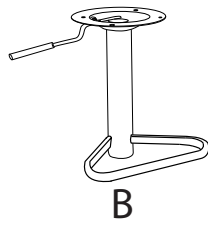

Mirage Bar Stool

Part # BS-TW-MIRAGE XX

20-0319

PARTS

1

2

3

4

SIT TO SECURE

Do not over tighten.
Do not use power tools to assemble.

WARNING:

- DO NOT STAND ON OR USE THIS STOOL AS A STEP LADDER.
- THIS STOOL IS MEANT TO SEAT ONLY ONE PERSON AT A TIME
- ALL BOLTS, SCREWS, AND KNOBS MUST BE TIGHTLY SECURED, AND SHOULD BE CHECKED AT LEAST EVERY 4 MONTHS.
- IF PARTS ARE MISSING, BROKEN, DAMAGED OR WORN, THEN STOP USING THE PRODUCT UNTIL REPAIRS ARE MADE USING FACTORY AUTHORIZED PARTS.