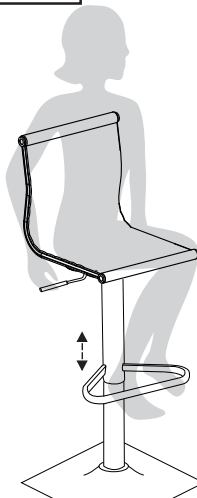

Mirage Bar Stool

Part # BS-TW-MIRAGE XX

20-0319

PARTS

1

2

3

4

SIT TO SECURE

Do not over tighten.
Do not use power tools to assemble.

WARNING:

- DO NOT STAND ON OR USE THIS STOOL AS A STEP LADDER.
- THIS STOOL IS MEANT TO SEAT ONLY ONE PERSON AT A TIME
- ALL BOLTS, SCREWS, AND KNOBS MUST BE TIGHTLY SECURED, AND SHOULD BE CHECKED AT LEAST EVERY 4 MONTHS.
- IF PARTS ARE MISSING, BROKEN, DAMAGED OR WORN, THEN STOP USING THE PRODUCT UNTIL REPAIRS ARE MADE USING FACTORY AUTHORIZED PARTS.