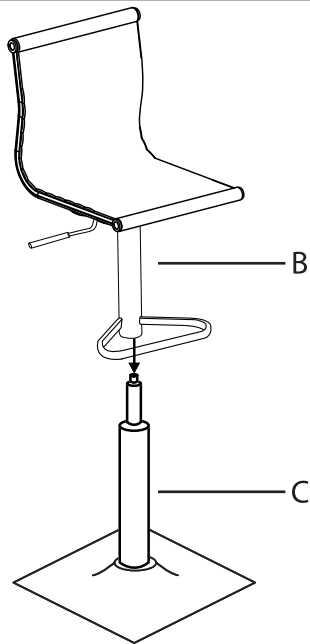

Mirage Bar Stool

Part # BS-TW-MIRAGE XX

20-0319

PARTS

1

2

3

4

SIT TO SECURE

Do not over tighten.
Do not use power tools to assemble.

WARNING:

- DO NOT STAND ON OR USE THIS STOOL AS A STEP LADDER.
- THIS STOOL IS MEANT TO SEAT ONLY ONE PERSON AT A TIME
- ALL BOLTS, SCREWS, AND KNOBS MUST BE TIGHTLY SECURED, AND SHOULD BE CHECKED AT LEAST EVERY 4 MONTHS.
- IF PARTS ARE MISSING, BROKEN, DAMAGED OR WORN, THEN STOP USING THE PRODUCT UNTIL REPAIRS ARE MADE USING FACTORY AUTHORIZED PARTS.