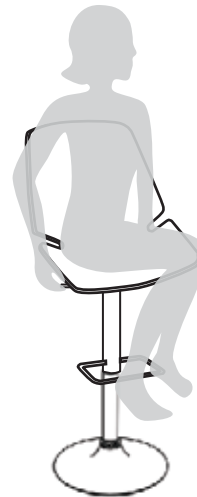

Part # BS-SER XX

20-0319

PARTS**1****2****3****4**

SIT TO SECURE

Do not over tighten.
Do not use power tools to assemble.

WARNING:

- DO NOT STAND ON OR USE THIS STOOL AS A STEP LADDER.
- THIS STOOL IS MEANT TO SEAT ONLY ONE PERSON AT A TIME
- ALL BOLTS, SCREWS, AND KNOBS MUST BE TIGHTLY SECURED, AND SHOULD BE CHECKED AT LEAST EVERY 4 MONTHS.
- IF PARTS ARE MISSING, BROKEN, DAMAGED OR WORN, THEN STOP USING THE PRODUCT UNTIL REPAIRS ARE MADE USING FACTORY AUTHORIZED PARTS.