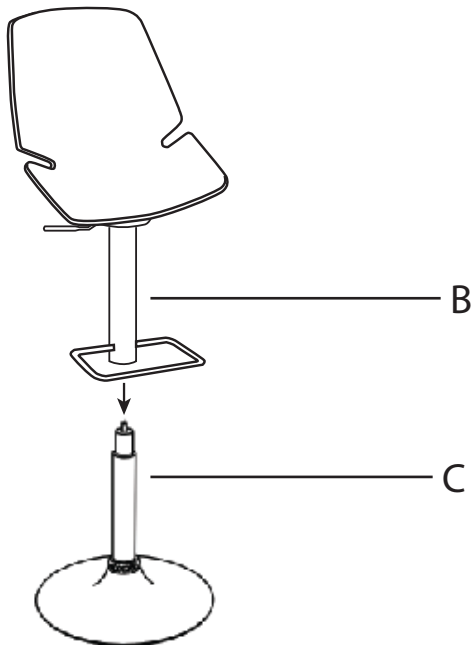

Part # BS-SER XX

20-0319

PARTS**1****2****3****4**

SIT TO SECURE

Do not over tighten.
Do not use power tools to assemble.

WARNING:

- DO NOT STAND ON OR USE THIS STOOL AS A STEP LADDER.
- THIS STOOL IS MEANT TO SEAT ONLY ONE PERSON AT A TIME
- ALL BOLTS, SCREWS, AND KNOBS MUST BE TIGHTLY SECURED, AND SHOULD BE CHECKED AT LEAST EVERY 4 MONTHS.
- IF PARTS ARE MISSING, BROKEN, DAMAGED OR WORN, THEN STOP USING THE PRODUCT UNTIL REPAIRS ARE MADE USING FACTORY AUTHORIZED PARTS.