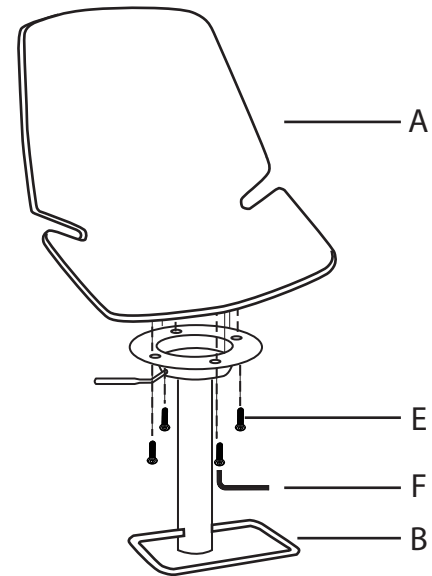

Part # BS-SER XX

20-0319

PARTS**1****2****3****4**

SIT TO SECURE

Do not over tighten.
Do not use power tools to assemble.

WARNING:

- DO NOT STAND ON OR USE THIS STOOL AS A STEP LADDER.
- THIS STOOL IS MEANT TO SEAT ONLY ONE PERSON AT A TIME
- ALL BOLTS, SCREWS, AND KNOBS MUST BE TIGHTLY SECURED, AND SHOULD BE CHECKED AT LEAST EVERY 4 MONTHS.
- IF PARTS ARE MISSING, BROKEN, DAMAGED OR WORN, THEN STOP USING THE PRODUCT UNTIL REPAIRS ARE MADE USING FACTORY AUTHORIZED PARTS.