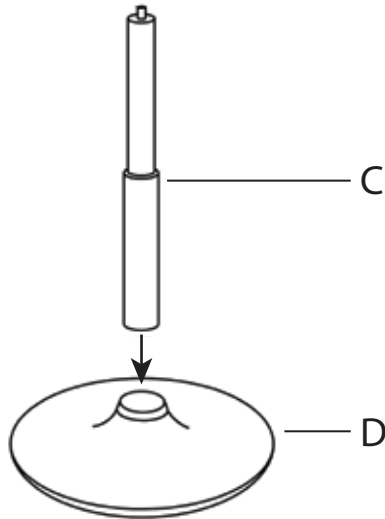

Part # BS-SER XX

20-0319

PARTS**1****2****3****4**

SIT TO SECURE

Do not over tighten.
Do not use power tools to assemble.

WARNING:

- DO NOT STAND ON OR USE THIS STOOL AS A STEP LADDER.
- THIS STOOL IS MEANT TO SEAT ONLY ONE PERSON AT A TIME
- ALL BOLTS, SCREWS, AND KNOBS MUST BE TIGHTLY SECURED, AND SHOULD BE CHECKED AT LEAST EVERY 4 MONTHS.
- IF PARTS ARE MISSING, BROKEN, DAMAGED OR WORN, THEN STOP USING THE PRODUCT UNTIL REPAIRS ARE MADE USING FACTORY AUTHORIZED PARTS.