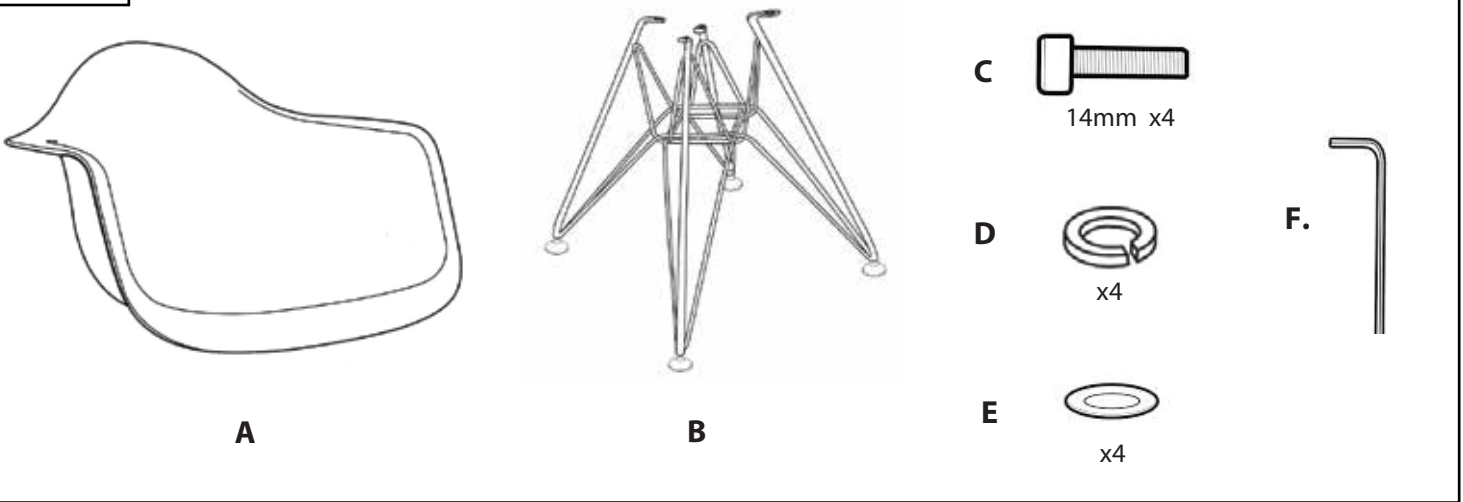

NEO FLAIR CHAIR (METAL LEGS)

Part # CH-NFLABS, CH-NFLPC

15-0624

PARTS

ASSEMBLY