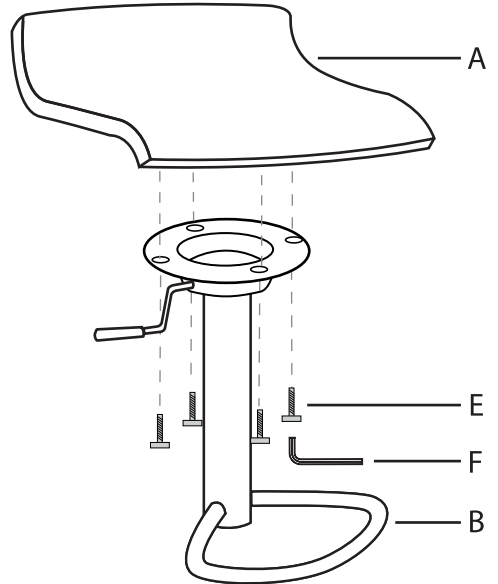

Part # BS-TW-ALE XX

20-0319

PARTS

A

B

C

D

x4
(M6x16mm)
E

F

1

REMOVE
BLACK CAP
AND THROW
AWAY

C

D

2

A

E

F

B

3

B

C

4

SIT TO SECURE

Do not over tighten.
Do not use power tools to assemble.