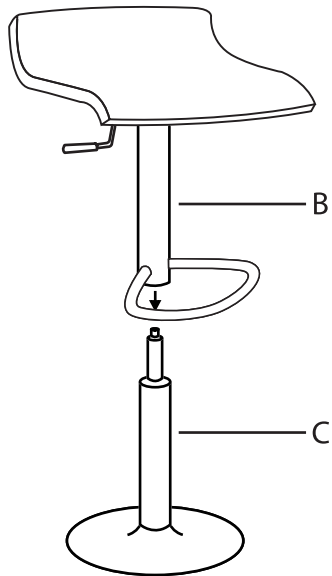

Part # BS-TW-ALE XX

20-0319

PARTS

A

B

C

D

x4
(M6x16mm)
E

F

1

REMOVE
BLACK CAP
AND THROW
AWAY

C

D

2

A

E

F

B

3

B

C

4

SIT TO SECURE

Do not over tighten.
Do not use power tools to assemble.