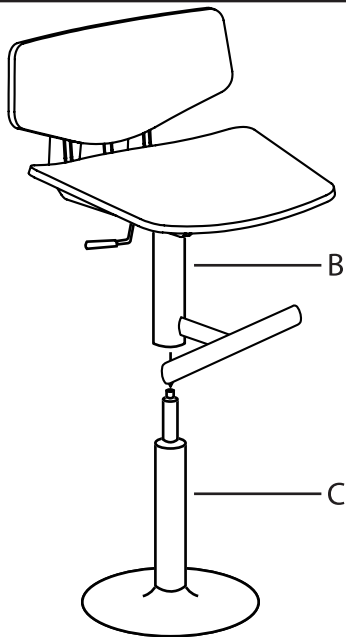

# Apex Bar Stool

Part # BS-APEX XX+XX

20-0319

**PARTS**

**1**

**2**

**3**

**4**

Do not over tighten.  
Do not use power tools to assemble.

**WARNING:**

- DO NOT STAND ON OR USE THIS STOOL AS A STEP LADDER.
- THIS STOOL IS MEANT TO SEAT ONLY ONE PERSON AT A TIME
- ALL BOLTS, SCREWS, AND KNOBS MUST BE TIGHTLY SECURED, AND SHOULD BE CHECKED AT LEAST EVERY 4 MONTHS.
- IF PARTS ARE MISSING, BROKEN, DAMAGED OR WORN, THEN STOP USING THE PRODUCT UNTIL REPAIRS ARE MADE USING FACTORY AUTHORIZED PARTS.