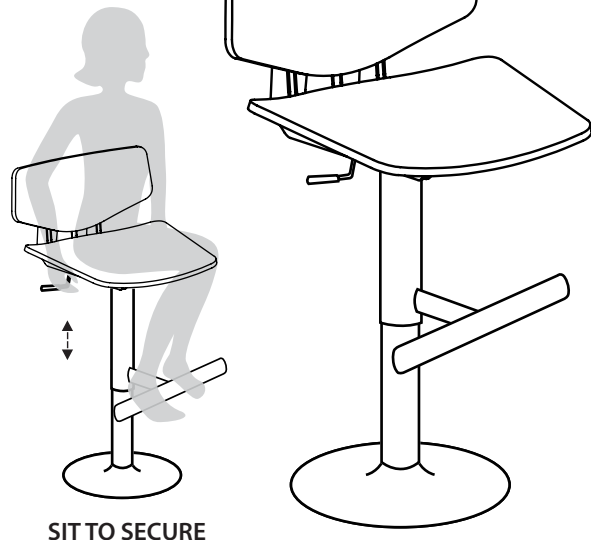

# Apex Bar Stool

Part # BS-APEX XX+XX

20-0319

**PARTS**

**1**

**2**

**3**

**4**

Do not over tighten.  
Do not use power tools to assemble.

**WARNING:**

- DO NOT STAND ON OR USE THIS STOOL AS A STEP LADDER.
- THIS STOOL IS MEANT TO SEAT ONLY ONE PERSON AT A TIME
- ALL BOLTS, SCREWS, AND KNOBS MUST BE TIGHTLY SECURED, AND SHOULD BE CHECKED AT LEAST EVERY 4 MONTHS.
- IF PARTS ARE MISSING, BROKEN, DAMAGED OR WORN, THEN STOP USING THE PRODUCT UNTIL REPAIRS ARE MADE USING FACTORY AUTHORIZED PARTS.