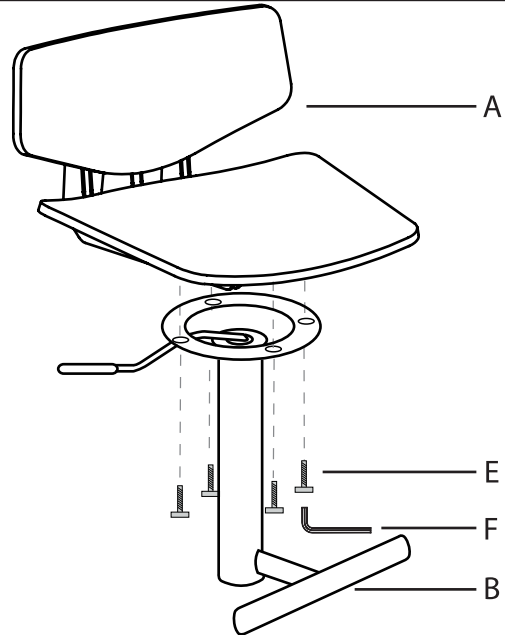

# Apex Bar Stool

Part # BS-APEX XX+XX

20-0319

**PARTS**

**1**

**2**

**3**

**4**

Do not over tighten.  
Do not use power tools to assemble.

**WARNING:**

- DO NOT STAND ON OR USE THIS STOOL AS A STEP LADDER.
- THIS STOOL IS MEANT TO SEAT ONLY ONE PERSON AT A TIME
- ALL BOLTS, SCREWS, AND KNOBS MUST BE TIGHTLY SECURED, AND SHOULD BE CHECKED AT LEAST EVERY 4 MONTHS.
- IF PARTS ARE MISSING, BROKEN, DAMAGED OR WORN, THEN STOP USING THE PRODUCT UNTIL REPAIRS ARE MADE USING FACTORY AUTHORIZED PARTS.