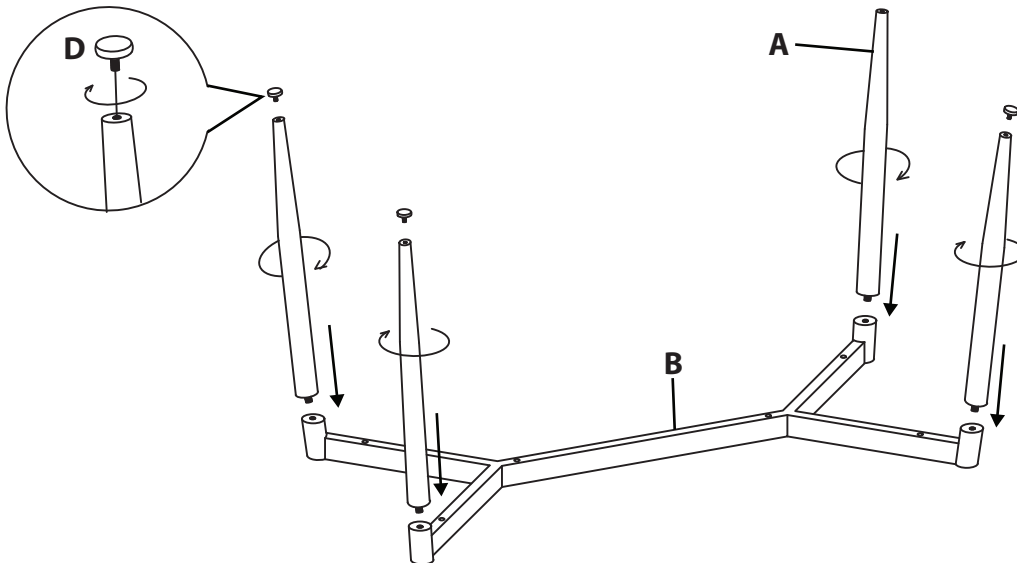

Part #DT-CLRA XX+XX

22-0331

## PARTS

1

2

**⚠ WARNING: TABLE**

- Read all instructions carefully and completely before assembly and use. Retain for future reference.
- Keep plastic bags and small parts away from children.
- For residential (non-commercial) use only.
- DO NOT stand on product. Use only for intended table purpose.
- Max weight limit 150 lbs.
- Periodically check for loose hardware; retighten as necessary.
- DO NOT use product if any component becomes damaged.
- DO NOT use power tools to assemble OR overtighten hardware.