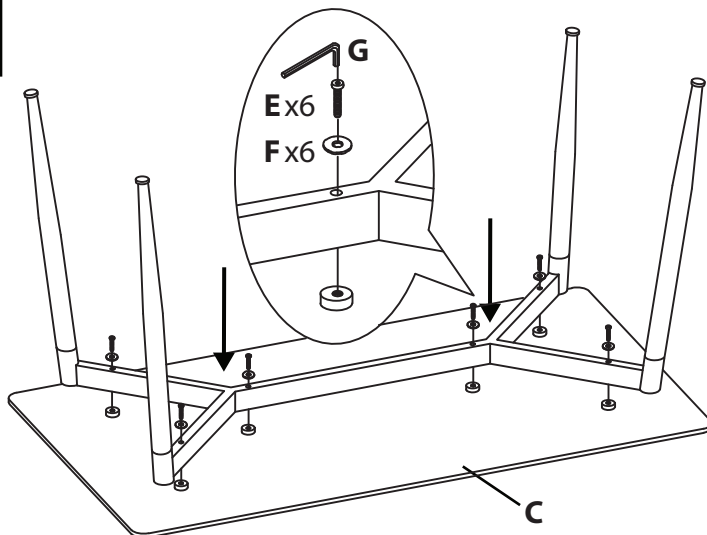

Part #DT-CLRA XX+XX

22-0331

## PARTS

1

2

**⚠ WARNING: TABLE**

- Read all instructions carefully and completely before assembly and use. Retain for future reference.
- Keep plastic bags and small parts away from children.
- For residential (non-commercial) use only.
- DO NOT stand on product. Use only for intended table purpose.
- Max weight limit 150 lbs.
- Periodically check for loose hardware; retighten as necessary.
- DO NOT use product if any component becomes damaged.
- DO NOT use power tools to assemble OR overtighten hardware.