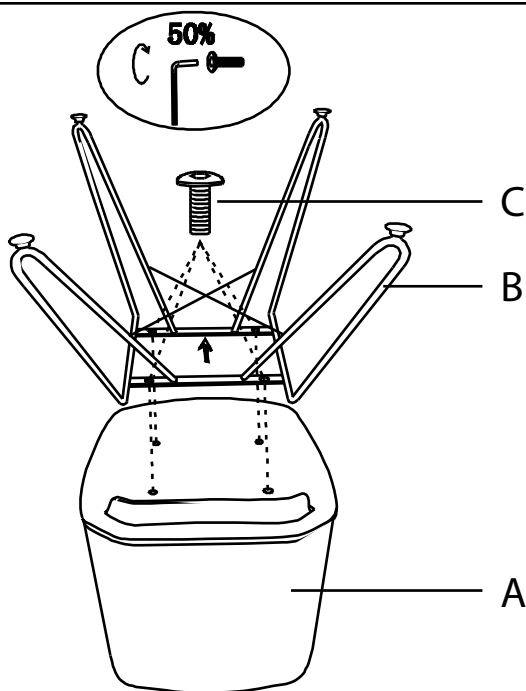

Part # CH-AVRY XX

042917

PARTS

A

B

x4+1
6x20mm

C

D

1**2****3**

Do not over tighten.
Do not use power tools to assemble.