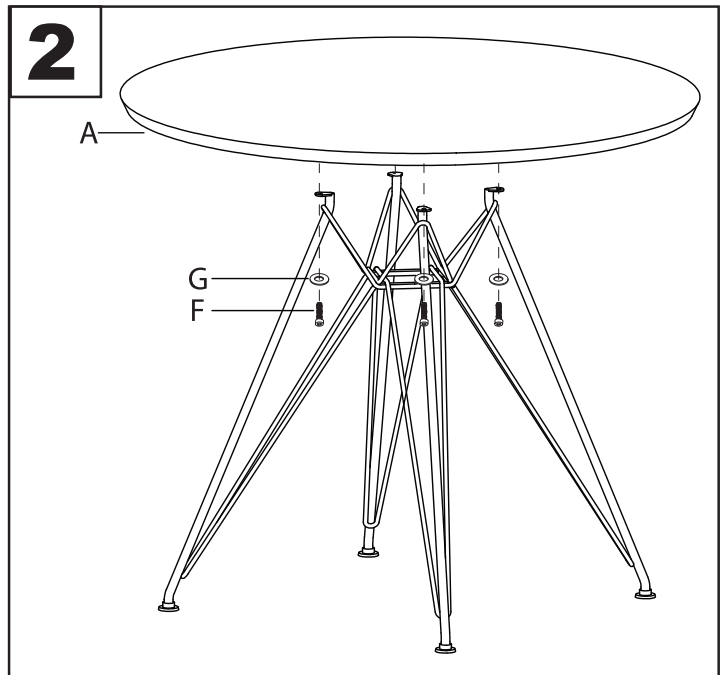

Avery Round Dining Table

Part # DT-AVRYRD XX+XX

17-0913

Do not over tighten.
 Do not use power tools to assemble.