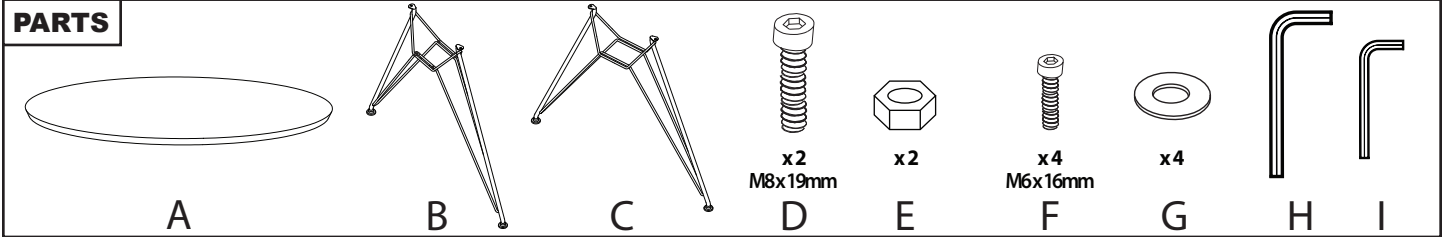

Avery Round Dining Table

Part # DT-AVRYRD XX+XX

17-0913

Do not over tighten.
 Do not use power tools to assemble.