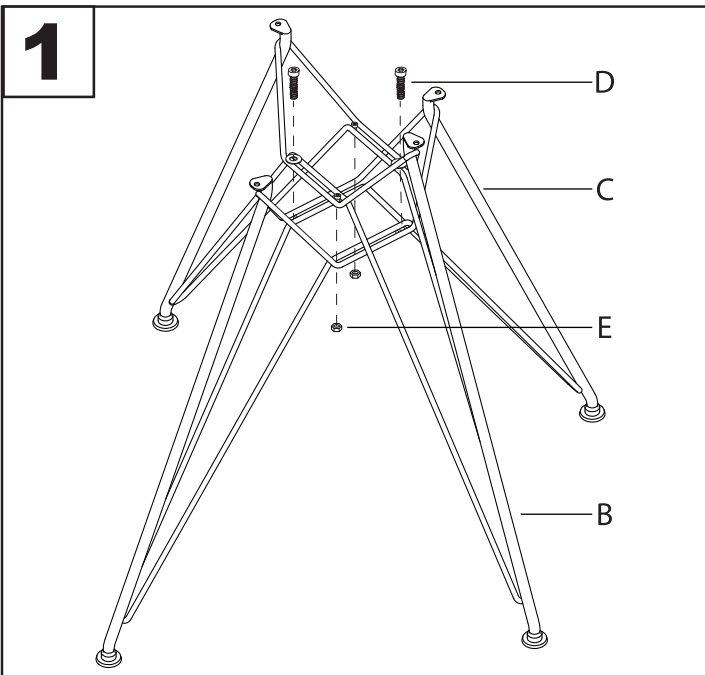

Avery Round Dining Table

Part # DT-AVRYRD XX+XX

17-0913

Do not over tighten.
 Do not use power tools to assemble.