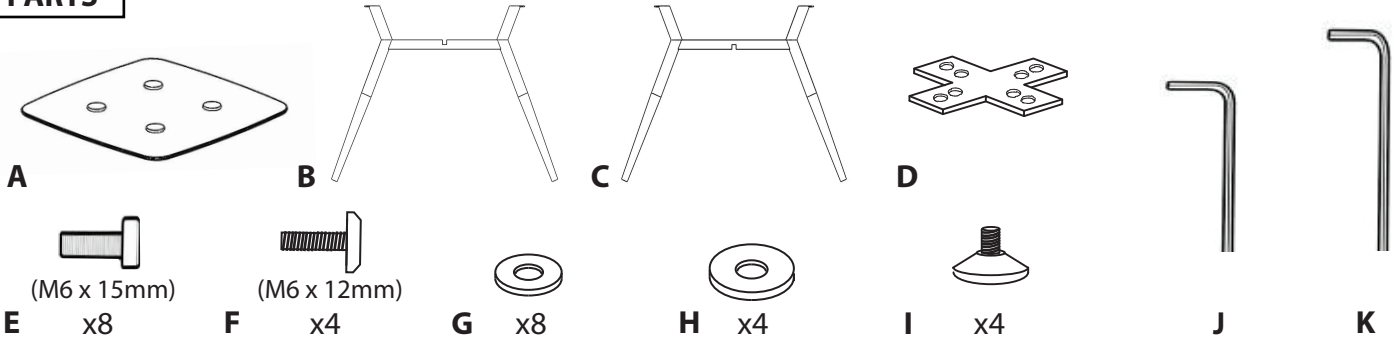

# CLARA DINETTE TABLE

Part #DT-CLR3838 XX+XX

20-0127

**PARTS**

Do not over tighten.  
 Do not use power tools to assemble.