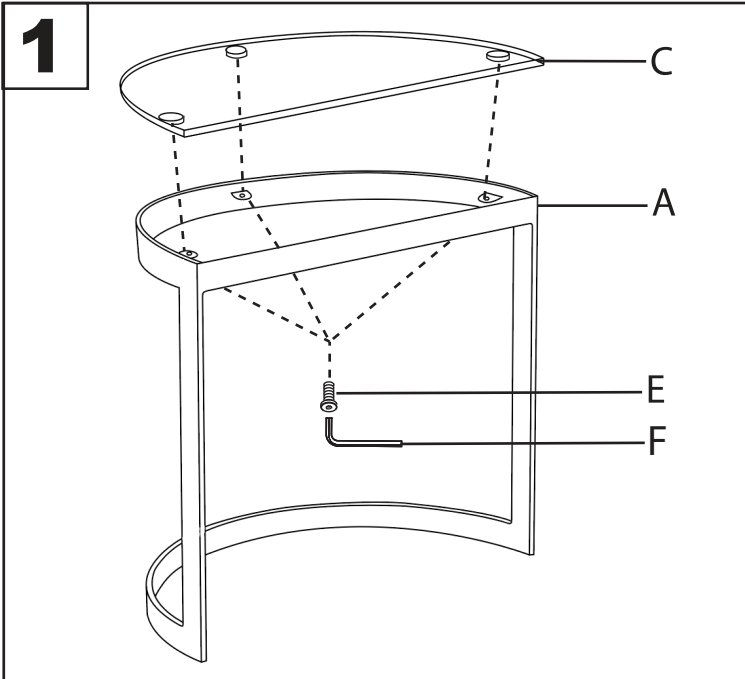

Demi Nesting Tables

Part # TB-DEMI XX+XX

18-0524

PARTS

A B C D E x6 F

(M6 x 12mm)

Do not over tighten.
 Do not use power tools to assemble.
www.LumiSource.com