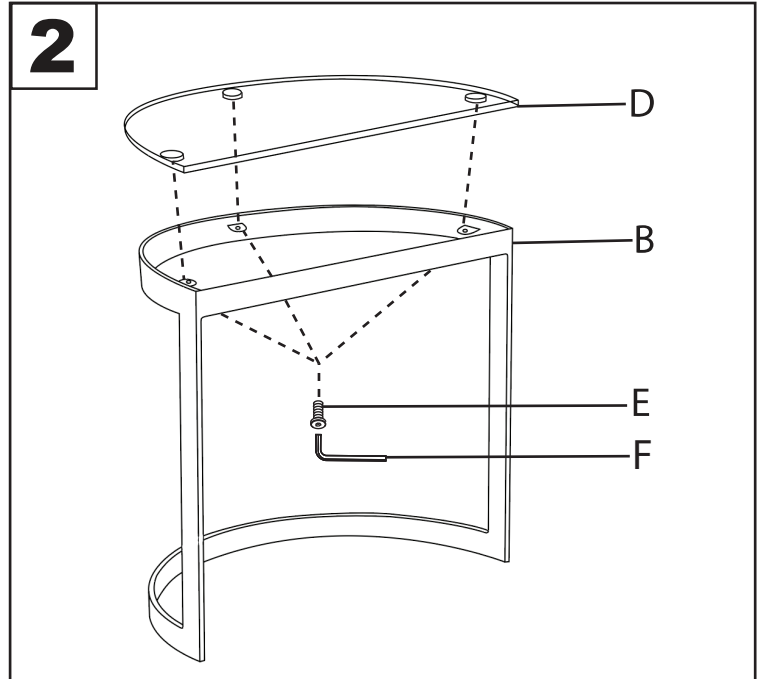

Demi Nesting Tables

Part # TB-DEMI XX+XX

18-0524

PARTS

A B C D E x6 F

(M6 x 12mm)

Do not over tighten.
 Do not use power tools to assemble.
www.LumiSource.com