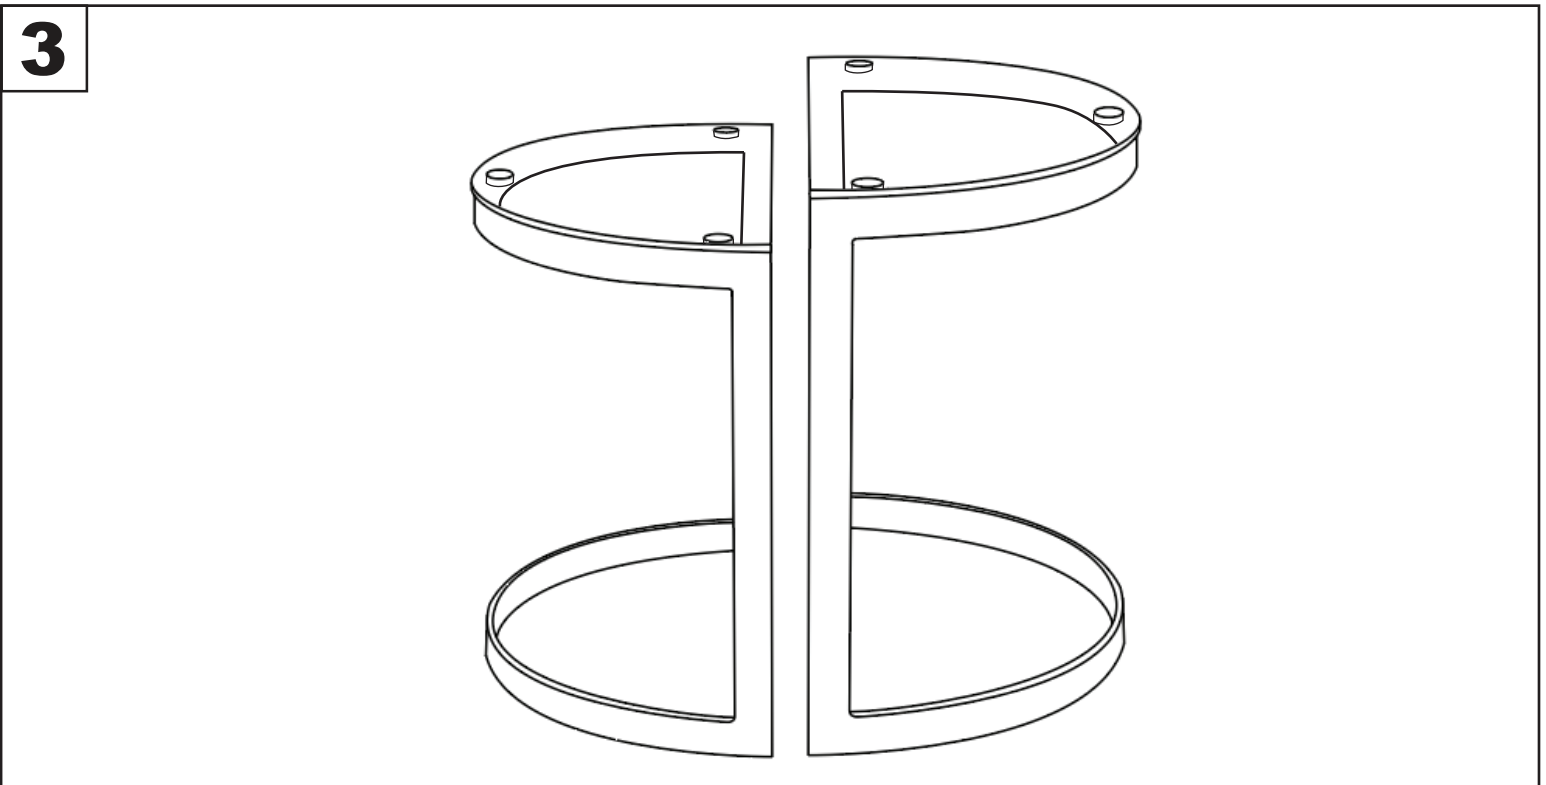

Demi Nesting Tables

Part # TB-DEMI XX+XX

18-0524

PARTS

A B C D E x6 F

(M6 x 12mm)

Do not over tighten.
 Do not use power tools to assemble.
www.LumiSource.com