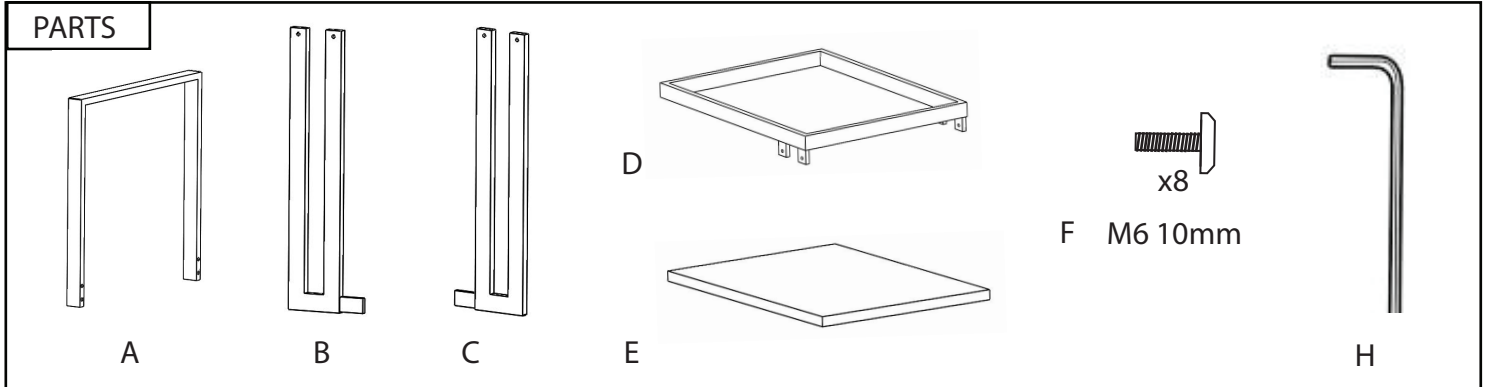

# ROMAN SIDE TABLE

Part # TB-RMN XX+XX

18-0402

Do not over tighten.  
 Do not use power tools to assemble.