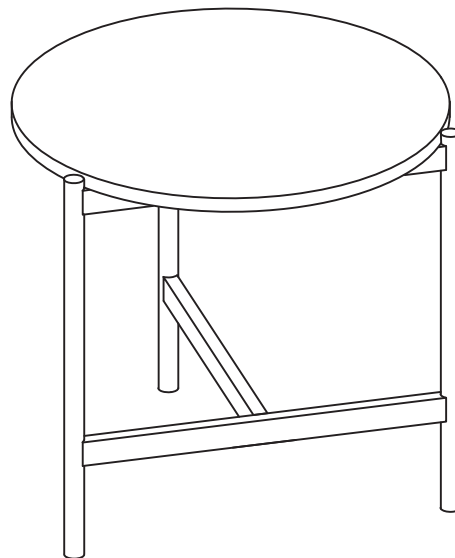

Do not over tighten.
Do not use power tools to assemble.