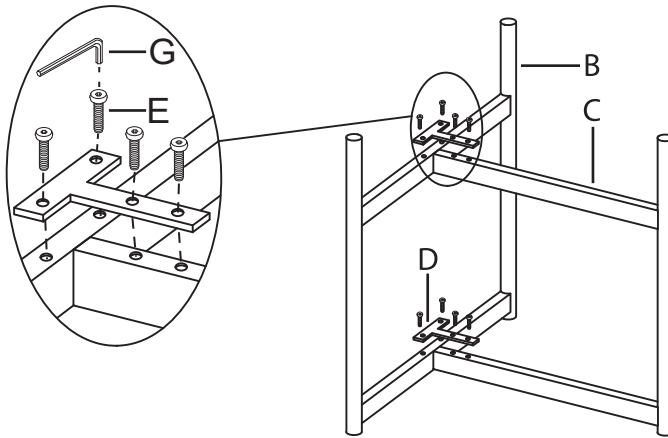

Chloe Side Table

Part # TB-CHLOE-XX+XX

19-0417

PARTS

A

B

C

x2

D

x8

(m6 x 16mm)

E

x3

(m6 x 45mm)

F

G

1

! **80%**
tighten

2

! **100%**
tighten

3

Do not over tighten.
 Do not use power tools to assemble.