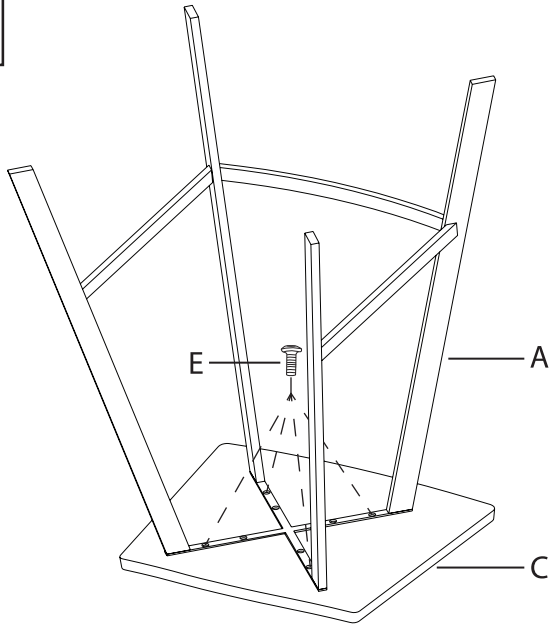

Rocco Counter Stool

Part # B25-ROCCO XX+XX

18-0820

PARTS

1

2

3

4

Do not over tighten.
Do not use power tools to assemble.