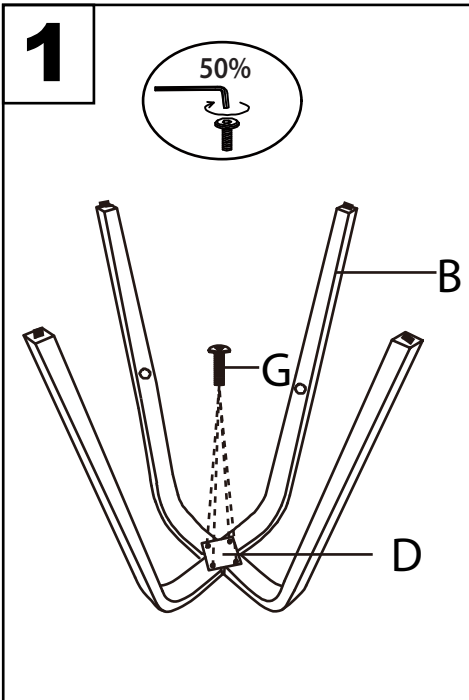

Grotto Bar Stool

Part # B30-GROTTOR XX2

22-0303

PARTS

⚠ WARNING:

- Read all instructions carefully and completely before assembly and use. Retain for future reference.
- Keep plastic bags and small parts away from children.
- For residential (non-commercial) use only.
- DO NOT stand on product. Use only for intended table purpose.
- Max weight limit 250 lbs.
- Periodically check for loose hardware; retighten as necessary.
- DO NOT use product if any component becomes damaged.
- DO NOT use power tools to assemble OR overtighten hardware.