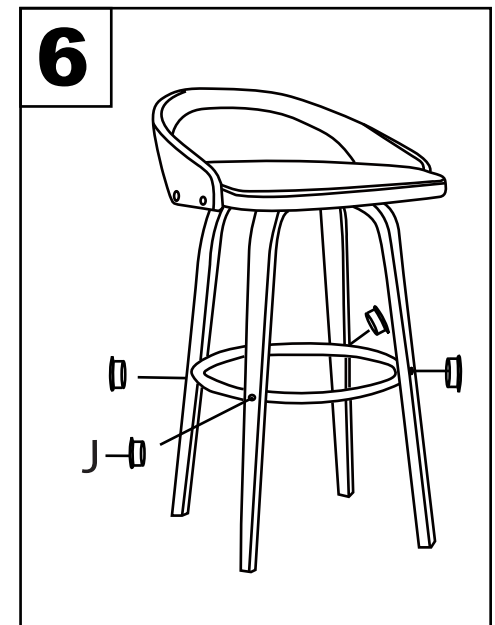

Grotto Bar Stool

Part # B30-GROTTOR XX2

22-0303

PARTS

⚠ WARNING:

- Read all instructions carefully and completely before assembly and use. Retain for future reference.
- Keep plastic bags and small parts away from children.
- For residential (non-commercial) use only.
- DO NOT stand on product. Use only for intended table purpose.
- Max weight limit 250 lbs.
- Periodically check for loose hardware; retighten as necessary.
- DO NOT use product if any component becomes damaged.
- DO NOT use power tools to assemble OR overtighten hardware.