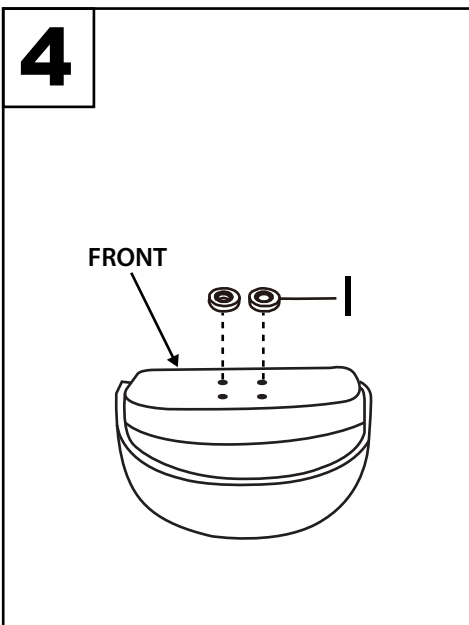

Grotto Bar Stool

Part # B30-GROTTOR XX2

22-0303

PARTS

⚠ WARNING:

- Read all instructions carefully and completely before assembly and use. Retain for future reference.
- Keep plastic bags and small parts away from children.
- For residential (non-commercial) use only.
- DO NOT stand on product. Use only for intended table purpose.
- Max weight limit 250 lbs.
- Periodically check for loose hardware; retighten as necessary.
- DO NOT use product if any component becomes damaged.
- DO NOT use power tools to assemble OR overtighten hardware.