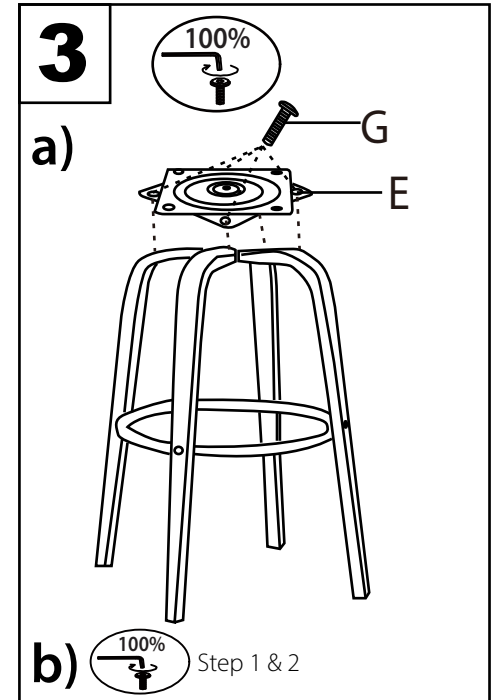

Grotto Bar Stool

Part # B30-GROTTOR XX2

22-0303

PARTS

⚠ WARNING:

- Read all instructions carefully and completely before assembly and use. Retain for future reference.
- Keep plastic bags and small parts away from children.
- For residential (non-commercial) use only.
- DO NOT stand on product. Use only for intended table purpose.
- Max weight limit 250 lbs.
- Periodically check for loose hardware; retighten as necessary.
- DO NOT use product if any component becomes damaged.
- DO NOT use power tools to assemble OR overtighten hardware.