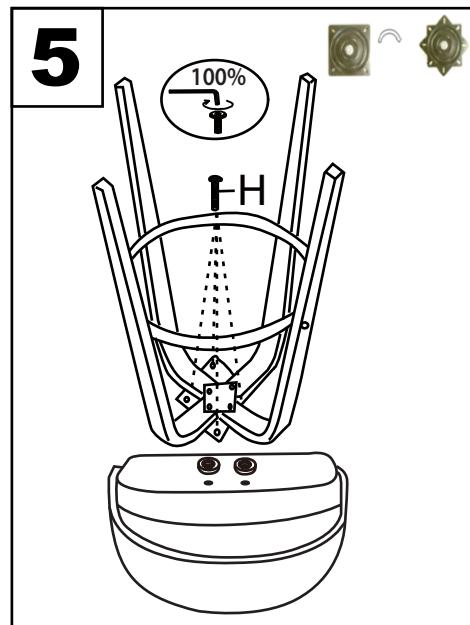

Grotto Bar Stool

Part # B30-GROTTOR XX2

22-0303

PARTS

⚠ WARNING:

- Read all instructions carefully and completely before assembly and use. Retain for future reference.
- Keep plastic bags and small parts away from children.
- For residential (non-commercial) use only.
- DO NOT stand on product. Use only for intended table purpose.
- Max weight limit 250 lbs.
- Periodically check for loose hardware; retighten as necessary.
- DO NOT use product if any component becomes damaged.
- DO NOT use power tools to assemble OR overtighten hardware.