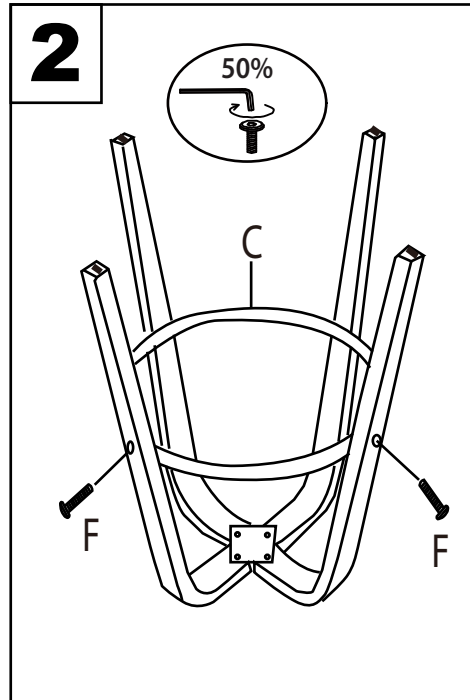

Grotto Bar Stool

Part # B30-GROTTOR XX2

22-0303

PARTS

⚠ WARNING:

- Read all instructions carefully and completely before assembly and use. Retain for future reference.
- Keep plastic bags and small parts away from children.
- For residential (non-commercial) use only.
- DO NOT stand on product. Use only for intended table purpose.
- Max weight limit 250 lbs.
- Periodically check for loose hardware; retighten as necessary.
- DO NOT use product if any component becomes damaged.
- DO NOT use power tools to assemble OR overtighten hardware.