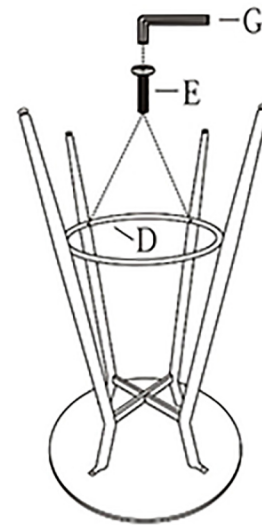

CLARA ROUND BAR TABLE

Part # BT-CLARARN XX

2018.08.12

PARTS

A×1

B×1

C×1

D×1

(M6x30mm)

E×4

(M6x16mm)

F×4

G×1

1

2

3

Do not over tighten.
 Do not use power tools to assemble.