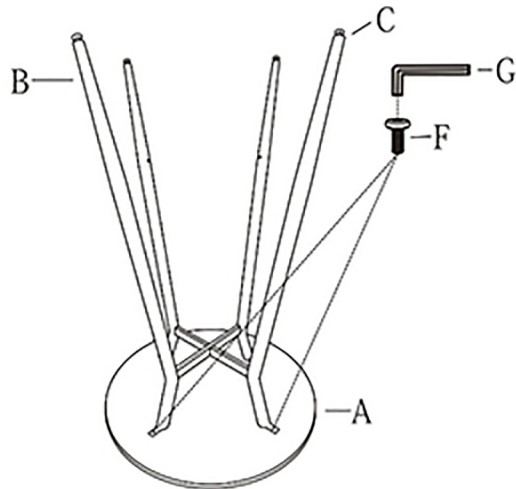

CLARA ROUND BAR TABLE

Part # BT-CLARARN XX

2018.08.12

PARTS

A×1

B×1

C×1

D×1

(M6x30mm)

E×4

(M6x16mm)

F×4

G×1

1

2

3

Do not over tighten.
 Do not use power tools to assemble.