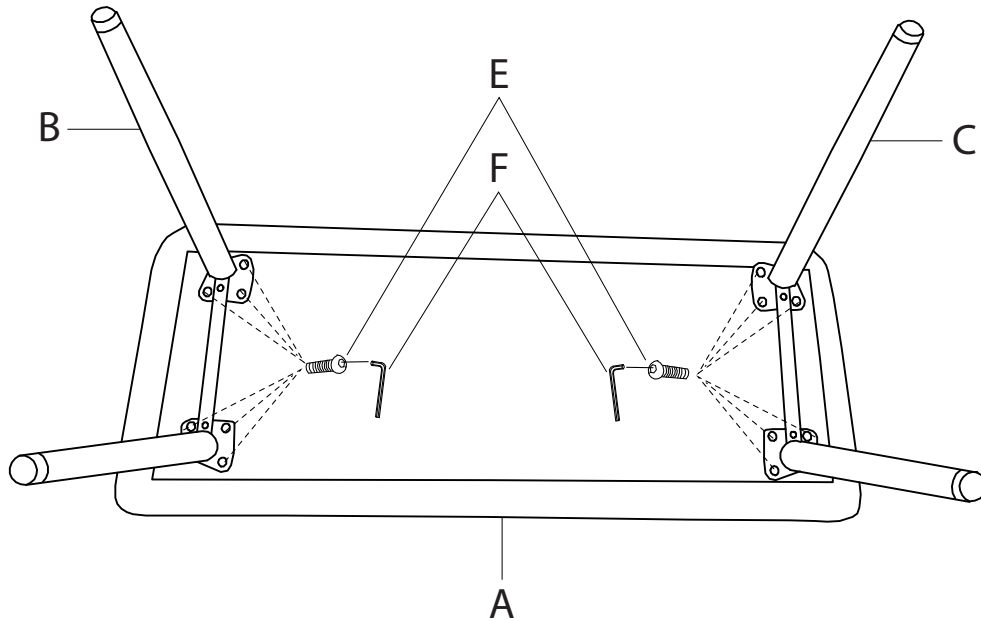

Part # BC-DANIELLA HB XX+XX

20-1020

PARTS

A

x1

B

x1

C

x12
(M6x16mm)

E

F

1

2

Do not over tighten.
Do not use power tools to assemble.