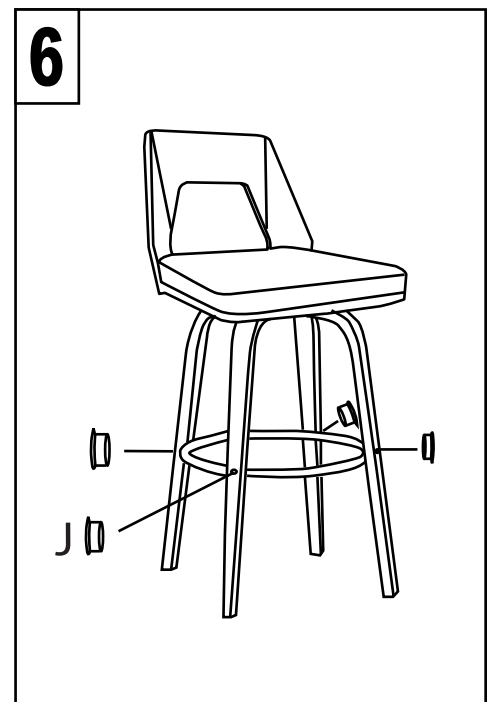

Trilogy 30" Bar Stool

Part # B30-TRILOR XX2

18-1213

PARTS

Do not over tighten.
Do not use power tools to assemble