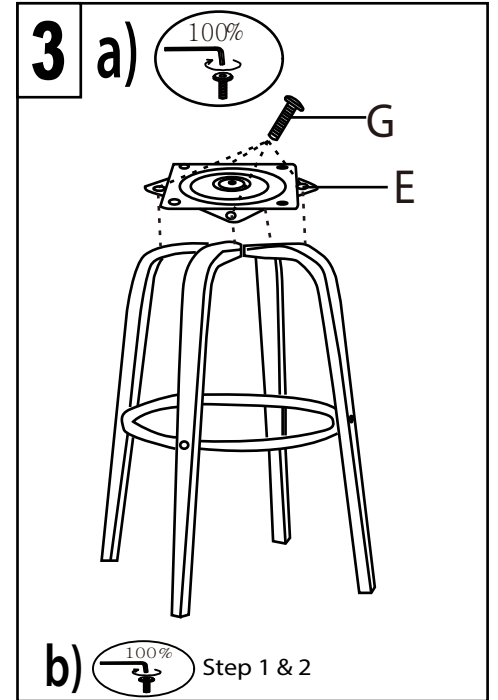

Trilogy 30" Bar Stool

Part # B30-TRILOR XX2

18-1213

PARTS

Do not over tighten.
Do not use power tools to assemble