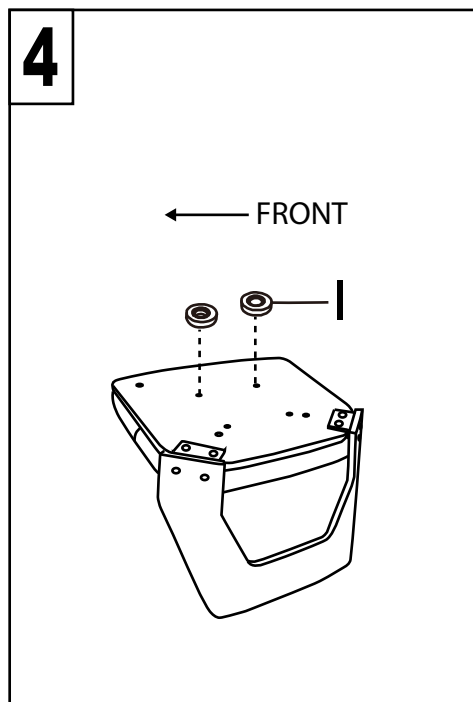

Trilogy 30" Bar Stool

Part # B30-TRILOR XX2

18-1213

PARTS

Do not over tighten.
Do not use power tools to assemble