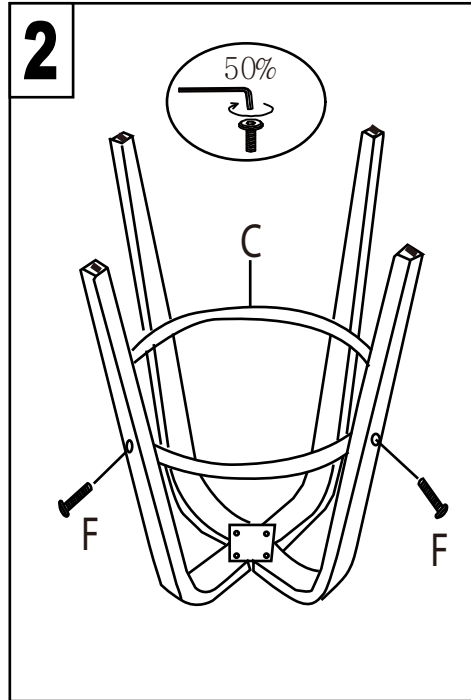

Trilogy 30" Bar Stool

Part # B30-TRILOR XX2

18-1213

PARTS

Do not over tighten.
Do not use power tools to assemble