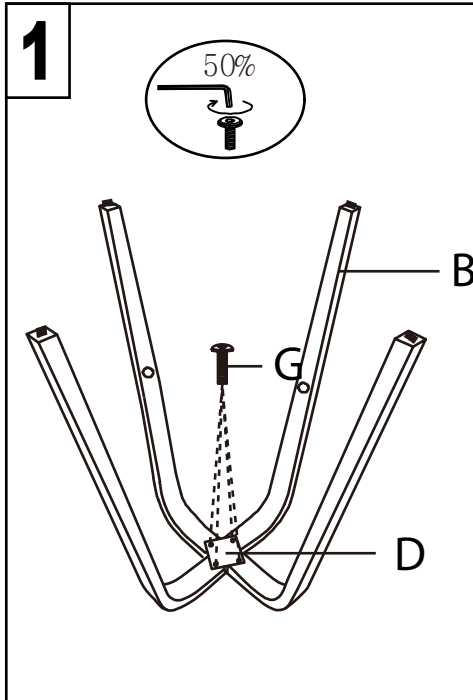

Trilogy 30" Bar Stool

Part # B30-TRILOR XX2

18-1213

PARTS

Do not over tighten.
Do not use power tools to assemble