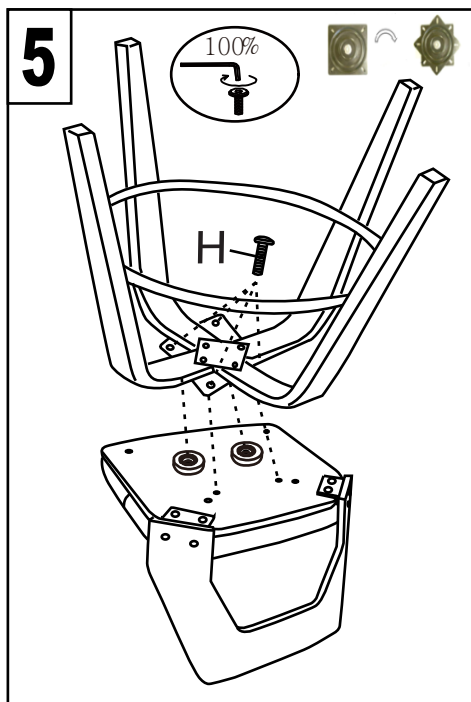

Trilogy 30" Bar Stool

Part # B30-TRILOR XX2

18-1213

PARTS

Do not over tighten.
Do not use power tools to assemble