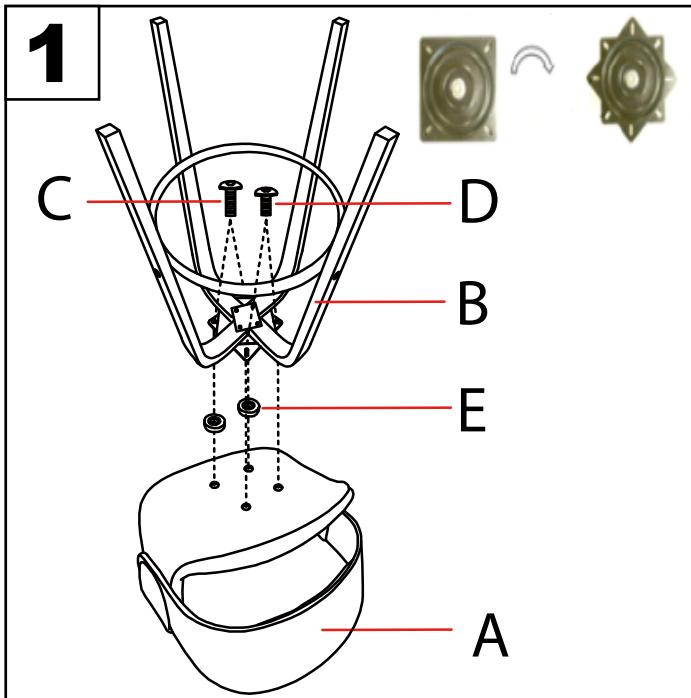

Elisa Counter Stool

Part # CS-ELISA XX + XX

131116

PARTS

A B C D E F

x2 6x25mm x2 6x20mm x2 Washer

Do not over tighten.
 Do not use power tools to assemble.