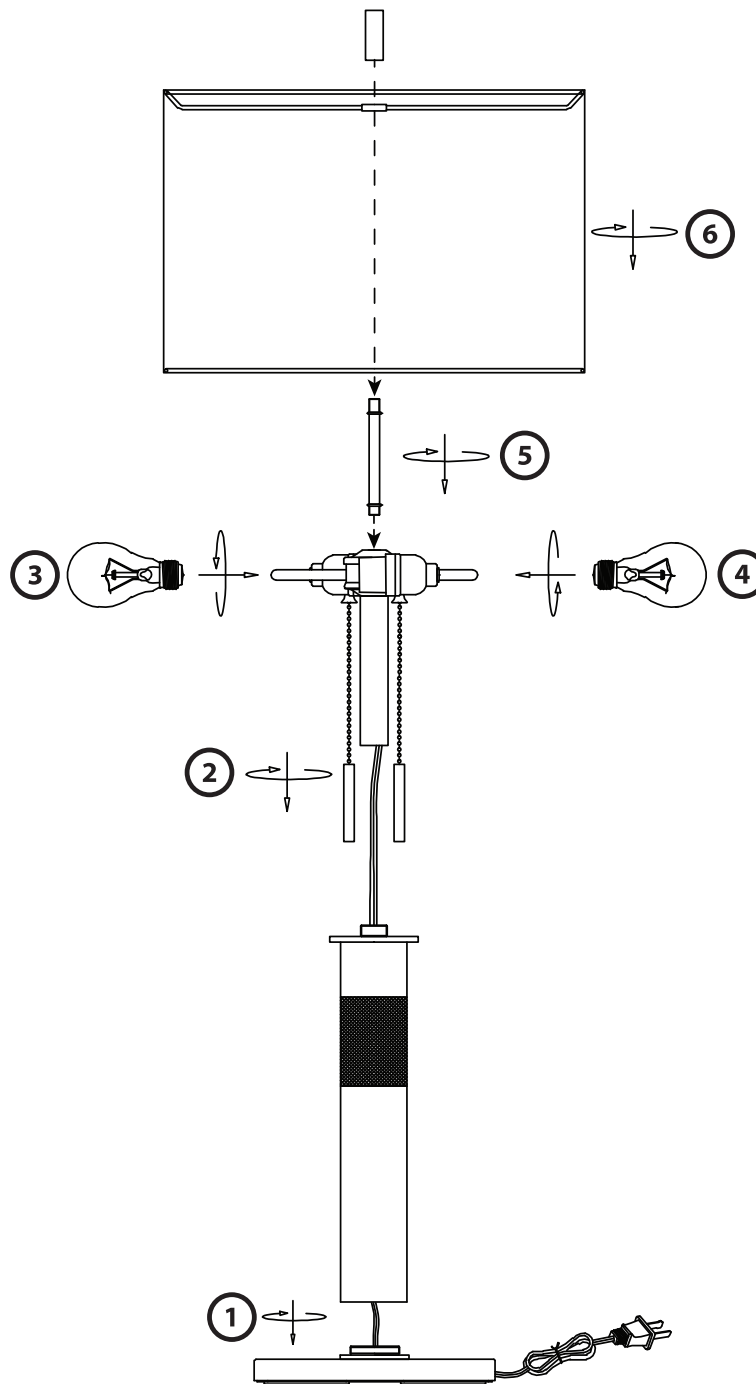

Part # LS-TROPHTL XXXX

20-1029

**CAUTION**

For indoor use only. Keep out of reach of children and animals. Place on flat surface and away from flammable materials. Never operate this appliance if it has a damaged cord, plug or cable. Keep cord away from heated and/or damp areas. Use 150 WATT max. (or LED equivalent), Type A E26 Bulb only.

Do not over tighten.
Do not use power tools to assemble.