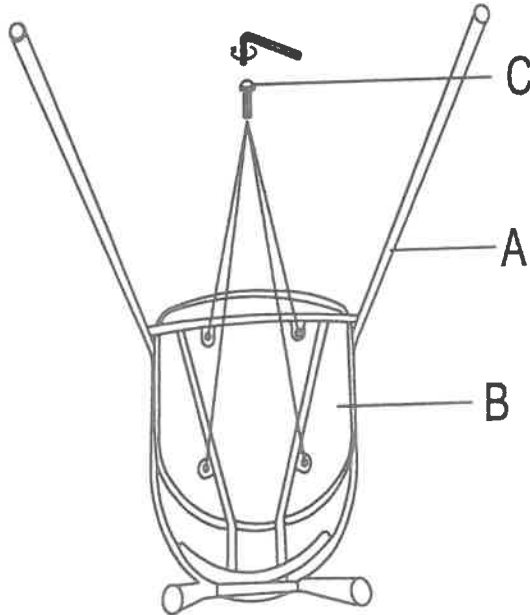

Demi Chair

Instrucciones DeAsamblea
Instructions d'Assemblée

19-0424

Part # CH-DEMI XXXX

PARTS

A

B

x4
(M6x16mm)

C

D

1

2

Do not over tighten.
Do not use power tools to assemble.

www.LumiSource.com