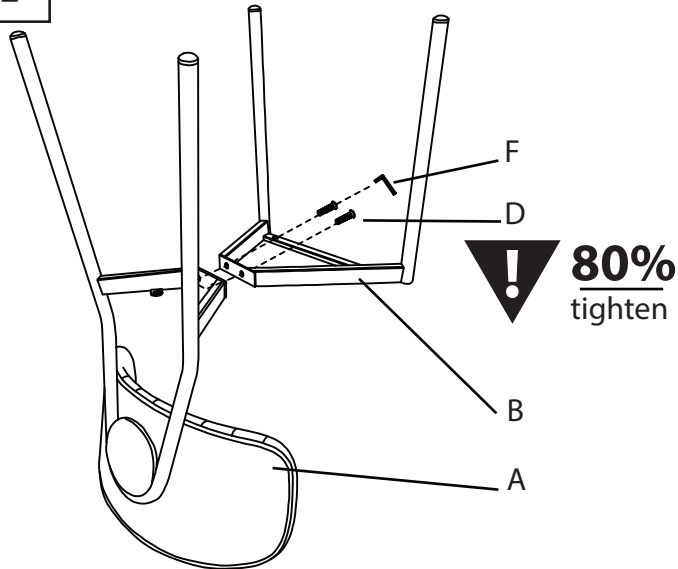

# Bouton Chair

Part # CH-BOUTON XX+XX

22-0311

**PARTS**

**1**

**2**

**3**

**4**

**⚠ WARNING: SEATING: CHAIR, COUNTER/BAR, OFFICE**

- Read all instructions carefully and completely before assembly and use. Retain for future reference.
- Keep plastic bags and small parts away from children.
- For residential (non-commercial) use only.
- DO NOT stand on product. Use only for intended table purpose.
- Max weight limit 250 lbs.
- Periodically check for loose hardware; retighten as necessary.
- DO NOT use product if any component becomes damaged.
- DO NOT use power tools to assemble OR overtighten hardware.