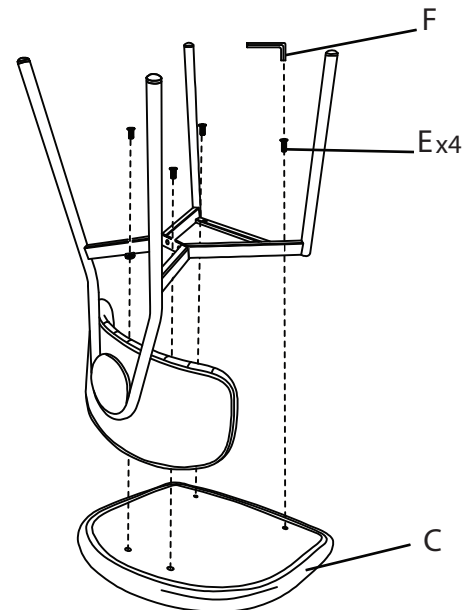

# Bouton Chair

Part # CH-BOUTON XX+XX

22-0311

**PARTS**

**1**

**2**

**3**

**4**

**⚠ WARNING: SEATING: CHAIR, COUNTER/BAR, OFFICE**

- Read all instructions carefully and completely before assembly and use. Retain for future reference.
- Keep plastic bags and small parts away from children.
- For residential (non-commercial) use only.
- DO NOT stand on product. Use only for intended table purpose.
- Max weight limit 250 lbs.
- Periodically check for loose hardware; retighten as necessary.
- DO NOT use product if any component becomes damaged.
- DO NOT use power tools to assemble OR overtighten hardware.