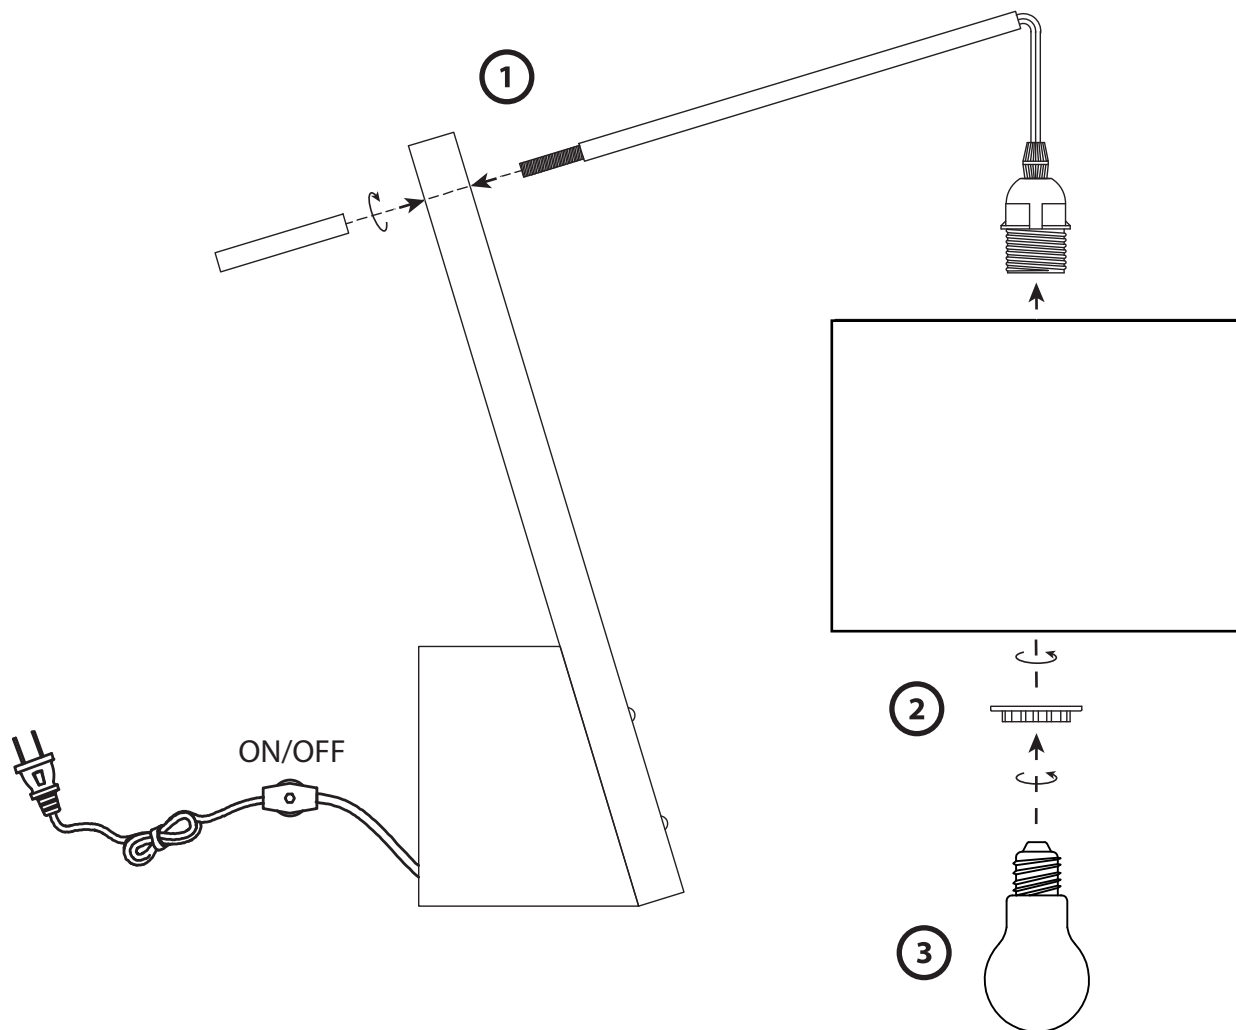

Part # L-ROBYN TB XX

19-0708

**CAUTION**

For indoor use only. Keep out of reach of children and animals. Place on flat surface and away from flammable materials. Never operate this appliance if it has a damaged cord, plug or cable. Keep cord away from heated and/or damp areas. Use 100 WATT max. (or LED equivalent), Type A E26 Bulb only.

Do not over tighten.
Do not use power tools to assemble.