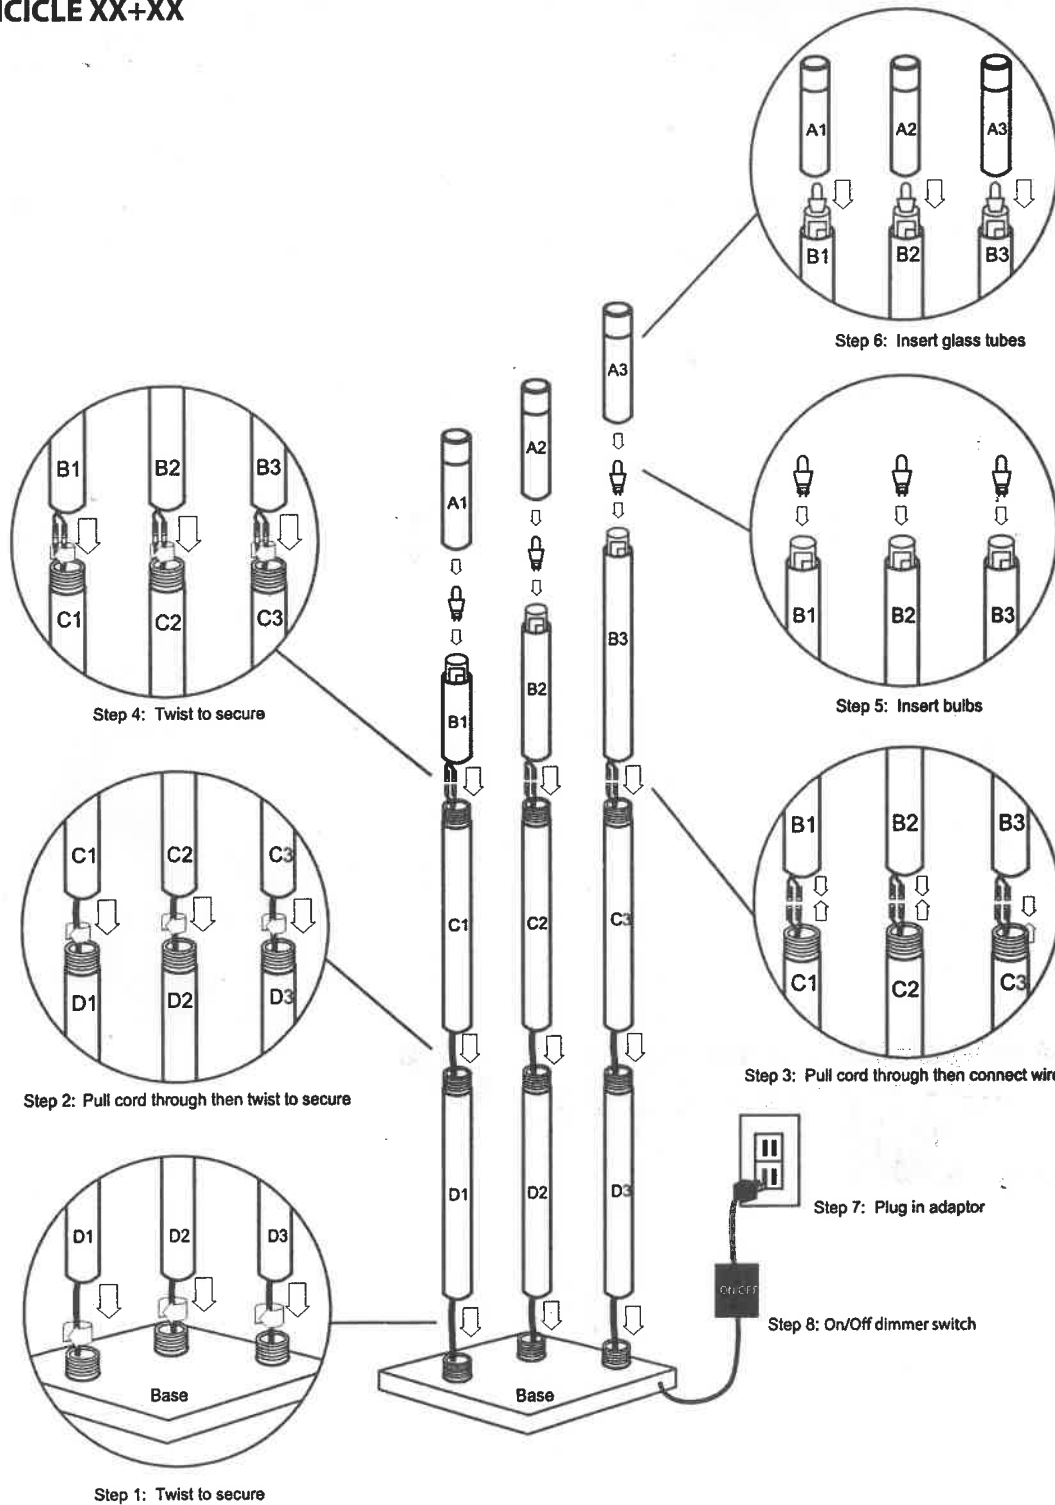

Vertical Icicle Floor Lamp

Part # LS - VERICICLE XX+XX

19-0705

CAUTION

For indoor use only. Keep out of reach of children and animals. Place on flat surface and away from flammable materials. Never operate this appliance if it has a damaged cord, plug or cable. Keep cord away from heated and/or damp areas: Use 40 WATT max. (or LED equivalent), Type A G9 Bulb only.

Do not over tighten.
 Do not use power tools to assemble.