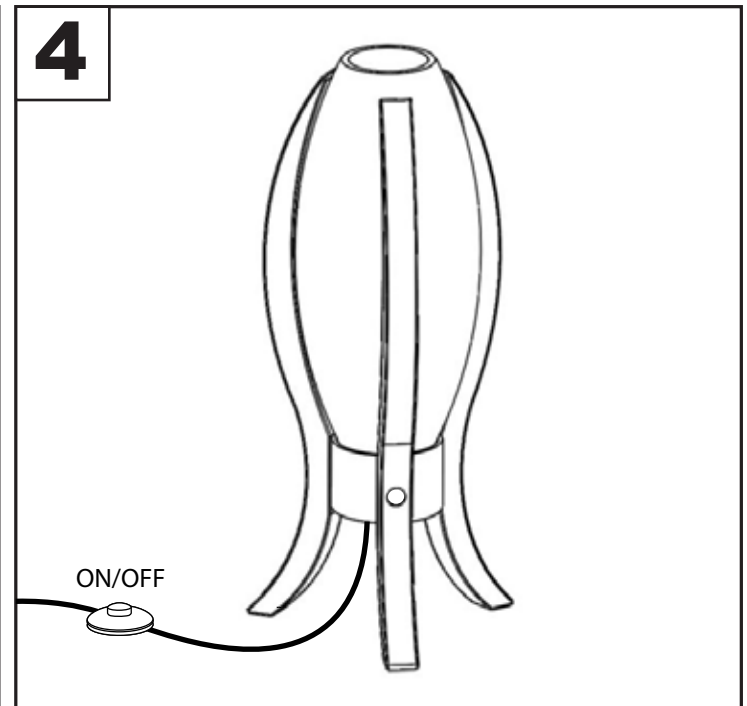

Cocoon Table Lamp

Part # LS-COCOON XX

20-1030

PARTS

CAUTION

For indoor use only. Keep out of reach of children and animals. Place on flat surface and away from flammable materials. Never operate this appliance if it has a damaged cord, plug or cable. Keep cord away from heated and/or damp areas.

Use **60 WATT** max. (or LED equivalent), Type A E26 Bulb only.

Do not over tighten.
Do not use power tools to assemble.