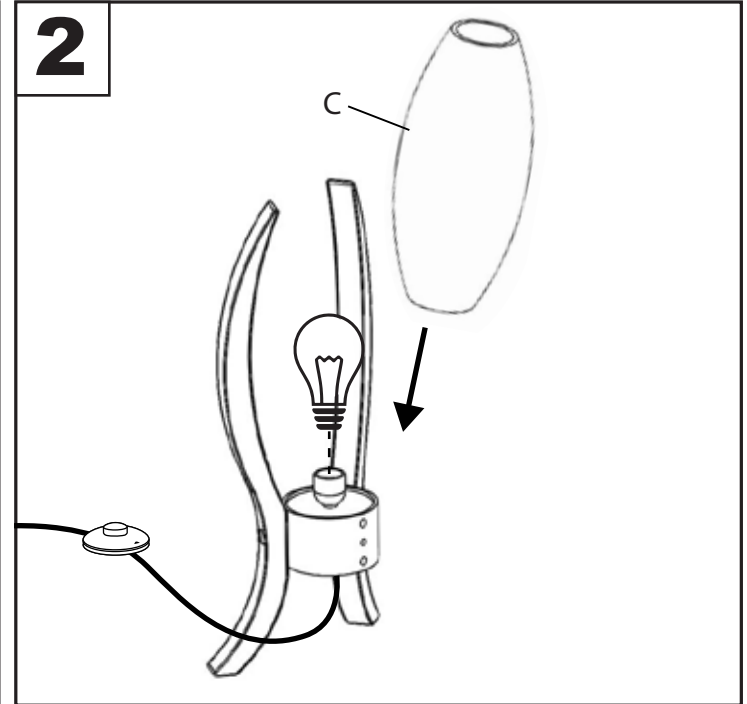

Cocoon Table Lamp

Part # LS-COCOON XX

20-1030

PARTS

CAUTION

For indoor use only. Keep out of reach of children and animals. Place on flat surface and away from flammable materials. Never operate this appliance if it has a damaged cord, plug or cable. Keep cord away from heated and/or damp areas.

Use **60 WATT** max. (or LED equivalent), Type A E26 Bulb only.

Do not over tighten.
Do not use power tools to assemble.