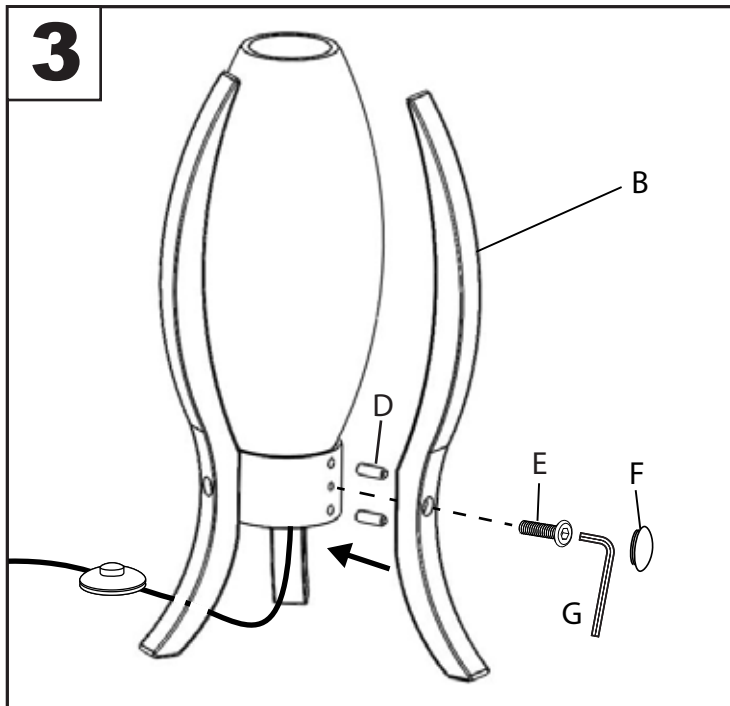

Cocoon Table Lamp

Part # LS-COCOON XX

20-1030

PARTS

CAUTION

For indoor use only. Keep out of reach of children and animals. Place on flat surface and away from flammable materials. Never operate this appliance if it has a damaged cord, plug or cable. Keep cord away from heated and/or damp areas.

Use **60 WATT** max. (or LED equivalent), Type A E26 Bulb only.

Do not over tighten.
Do not use power tools to assemble.