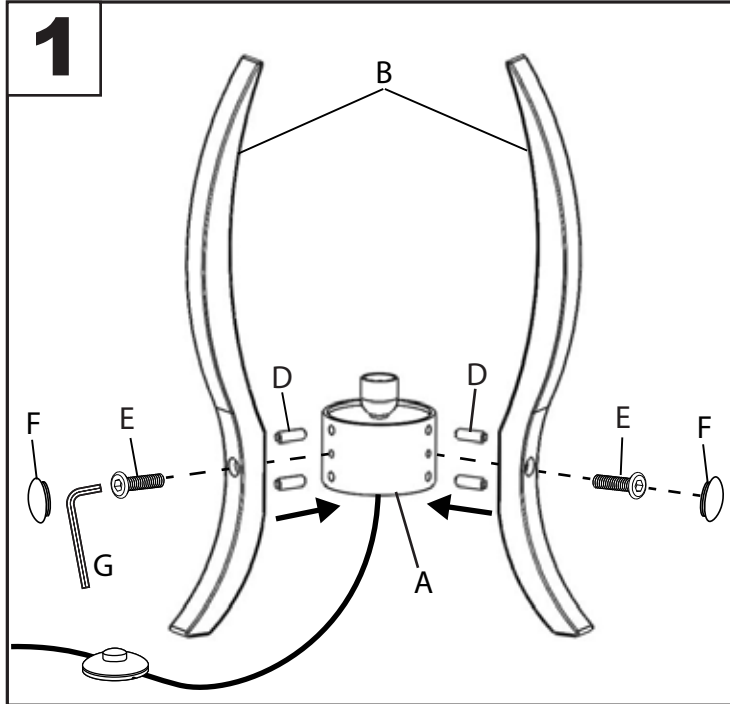

Cocoon Table Lamp

Part # LS-COCOON XX

20-1030

PARTS

CAUTION

For indoor use only. Keep out of reach of children and animals. Place on flat surface and away from flammable materials. Never operate this appliance if it has a damaged cord, plug or cable. Keep cord away from heated and/or damp areas.

Use **60 WATT** max. (or LED equivalent), Type A E26 Bulb only.

Do not over tighten.
Do not use power tools to assemble.