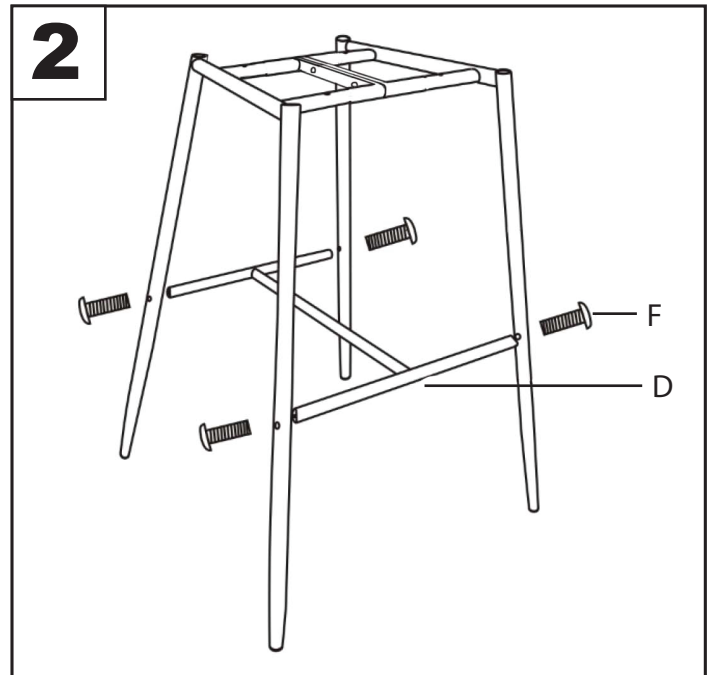

Matisse Counter Stool

Part # B26-MATSE XX

170525

PARTS

A B C D E F G H

(M6 x 35) x4
E

(M8 x 30) x4
F

(M8 x 14) x2
G

Do not over tighten.
 Do not use power tools to assemble.