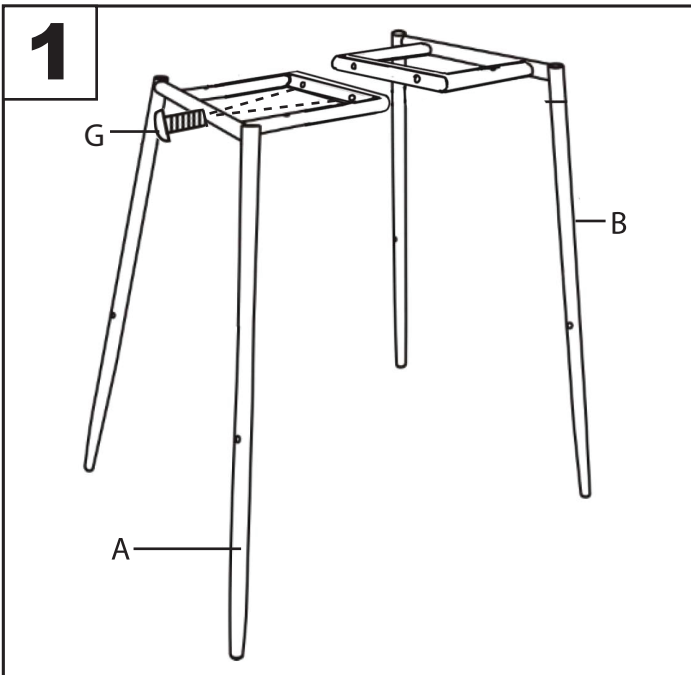

Matisse Counter Stool

Part # B26-MATSE XX

170525

PARTS

A B C D E F G H

(M6 x 35) x4
E

(M8 x 30) x4
F

(M8 x 14) x2
G