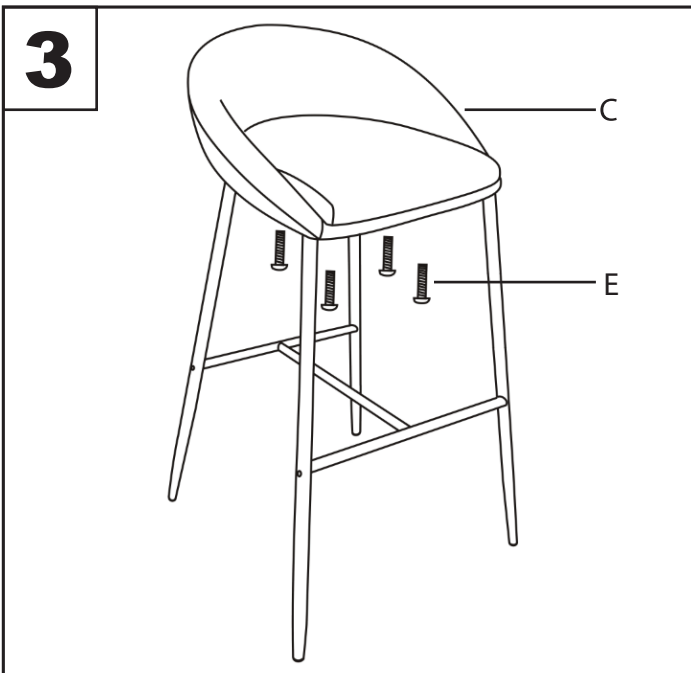

Matisse Counter Stool

Part # B26-MATSE XX

170525

PARTS

A B C D E F G H

(M6 x 35) x4
E

(M8 x 30) x4
F

(M8 x 14) x2
G