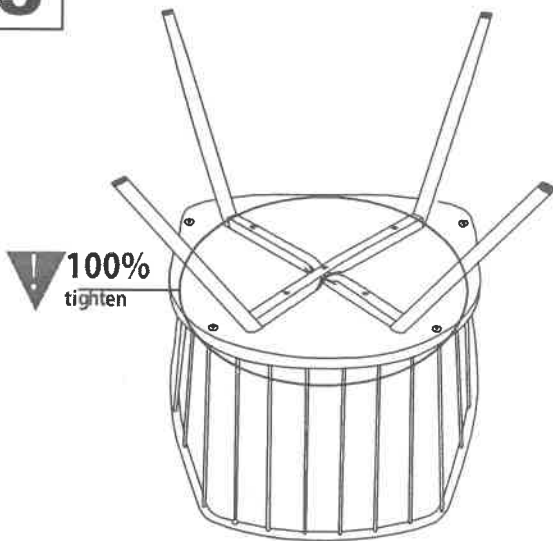

Winston Chair

Part # CH-WINSTON XX

150720

PARTS

A

B

C

x1
6X30mm

F

x4
6X45mm

G

L

1

80%
tighten

2

80%
tighten

3

100%
tighten

4