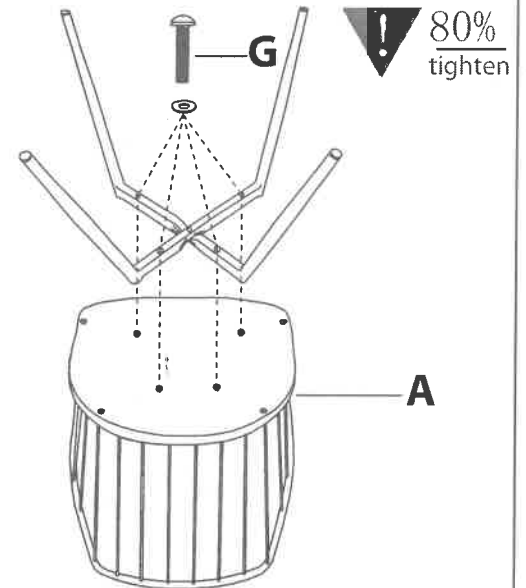

Winston Chair

Part # CH-WINSTON XX

150720

PARTS

A

B

C

x1
6X30mm

F

x4
6X45mm

G

L

1

80%
tighten

2

80%
tighten

3

100%
tighten

4