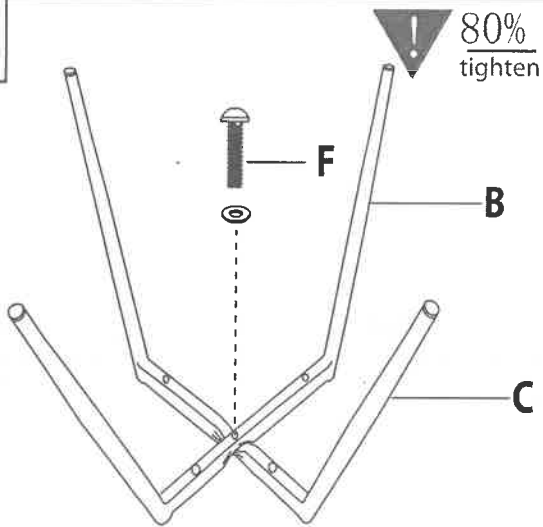

Winston Chair

Part # CH-WINSTON XX

150720

PARTS

A

B

C

x1
6X30mm

F

x4
6X45mm

G

L

1

80%
tighten

2

80%
tighten

3

100%
tighten

4