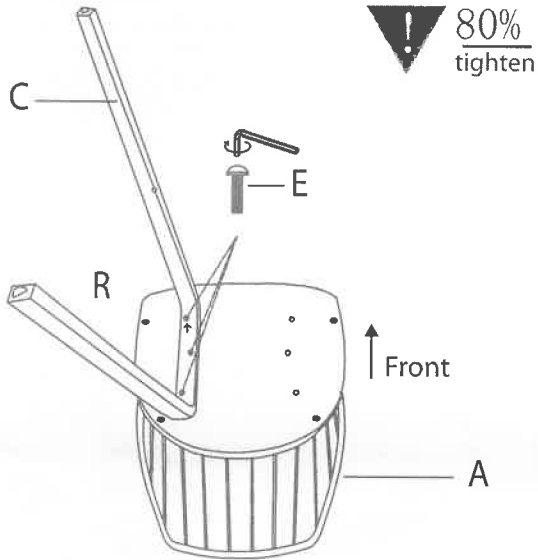

Winston Counter Stool

Part # B26-WINSTN XX

200715

PARTS

A

B

C

D

X 10
(M6*30mm)

F

1

2

3

4