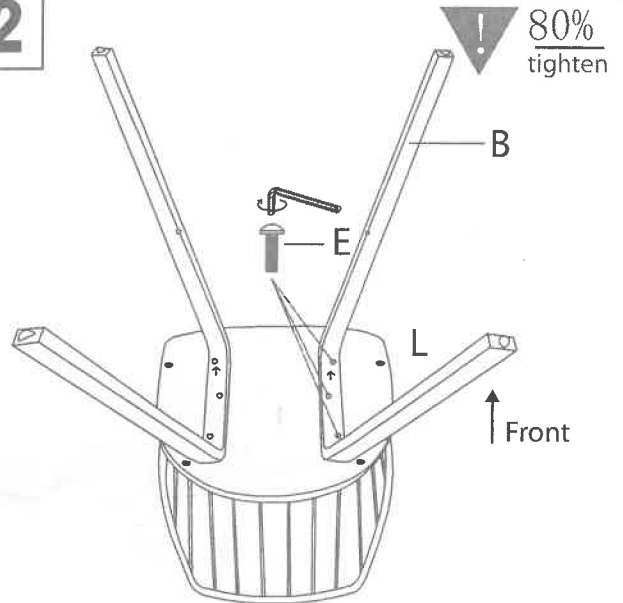

Winston Counter Stool

Part # B26-WINSTN XX

200715

PARTS

A

B

C

D

X 10
(M6*30mm)

F

1

2

3

4