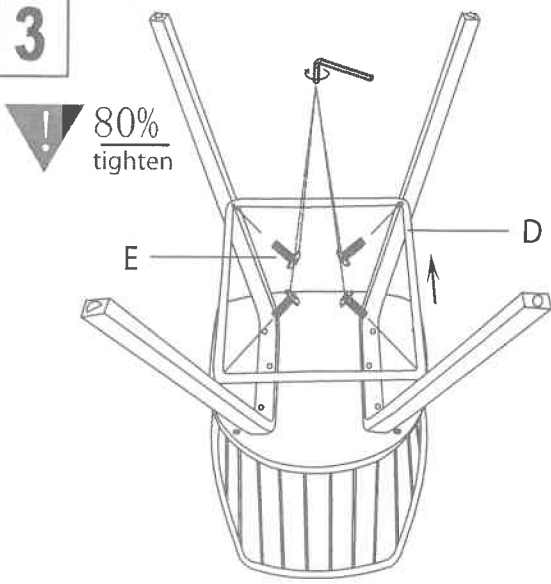

Winston Counter Stool

Part # B26-WINSTN XX

200715

PARTS

A

B

C

D

X 10
(M6*30mm)

F

1

2

3

4