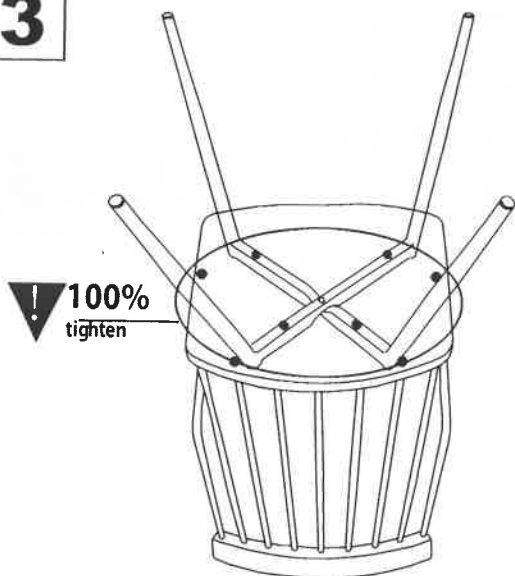

Preston Chair

Part # CH-PRESTON XX

150720

PARTS

A

B

C

x1
6X30mm
F

x4
6X45mm
G

L

1

! 80%
tighten

2

! 80%
tighten

3

! 100%
tighten