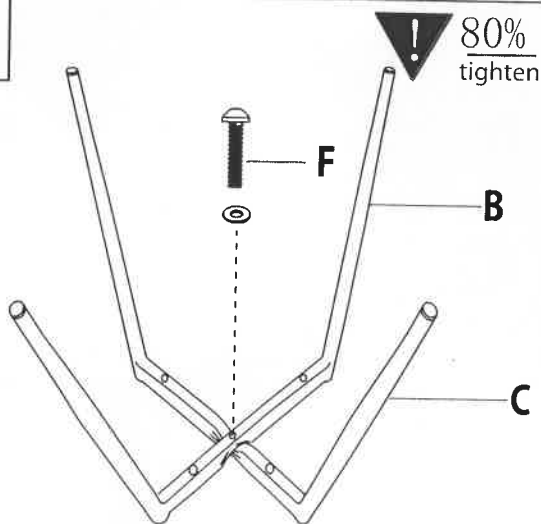

Preston Chair

Part # CH-PRESTON XX

150720

PARTS

A

B

C

x1
6X30mm
F

x4
6X45mm
G

L

1

! 80%
tighten

2

! 80%
tighten

3

! 100%
tighten