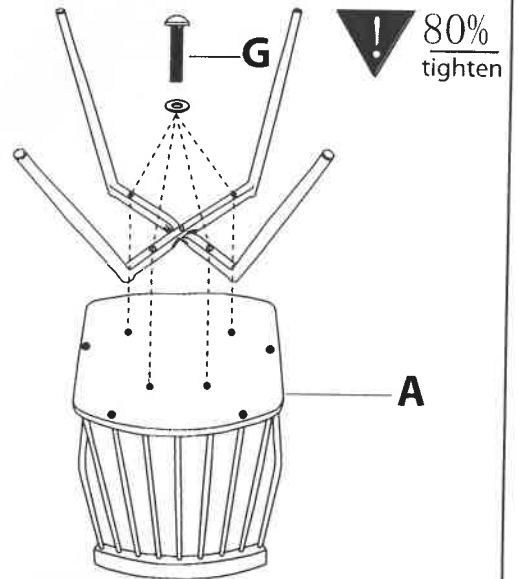

Preston Chair

Part # CH-PRESTON XX

150720

PARTS

A

B

C

x1
6X30mm
F

x4
6X45mm
G

L

1

! 80%
tighten

2

! 80%
tighten

3

! 100%
tighten