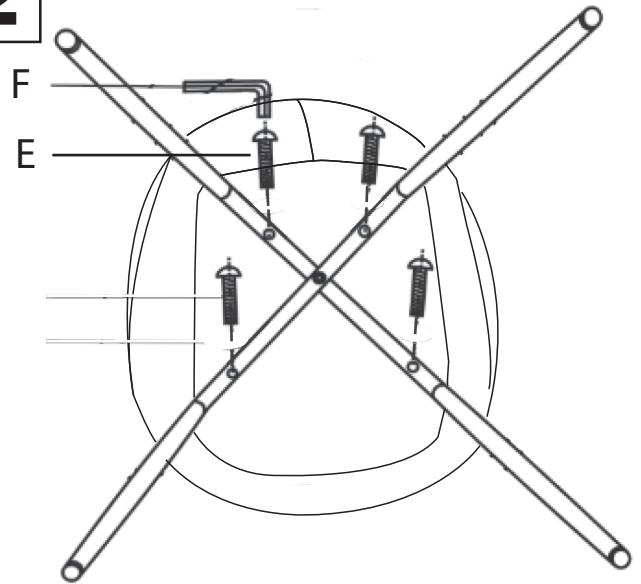

Diana Corduroy Dining Chair

Part # CH-DIANA COR XX+XX

20-0224

PARTS

A

B

C

x1
(M6x30)

D

x4
(M6x45)

E

F

1

2

3

Do not over tighten.
Do not use power tools to assemble.