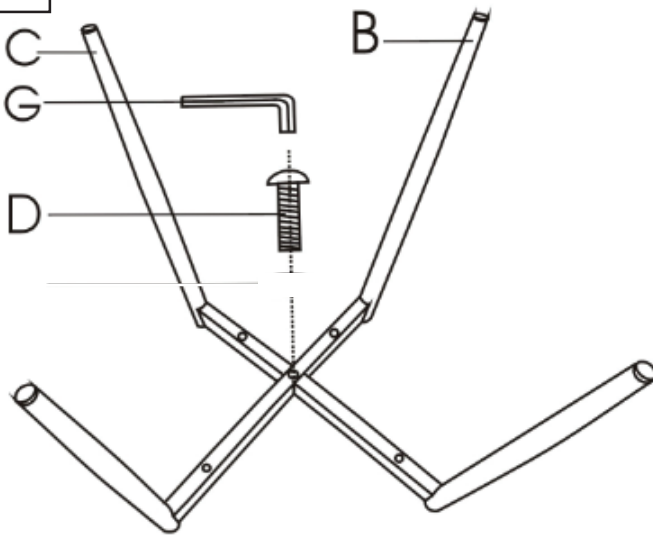

Diana Corduroy Dining Chair

Part # CH-DIANA COR XX+XX

20-0224

PARTS

A

B

C

x1
(M6x30)

D

x4
(M6x45)

E

F

1

2

3

Do not over tighten.
Do not use power tools to assemble.