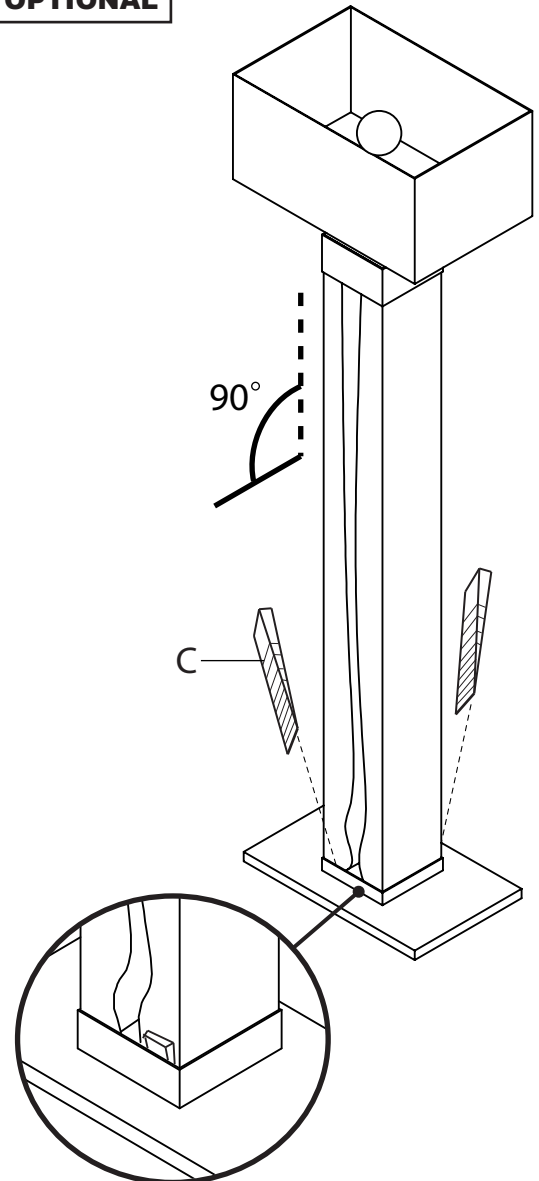

# Live Edge Floor Lamp

Part # L-LIVE EDGE FL XX-XX

21-1110

**PARTS**

**OPTIONAL**

Due to the nature of wood components, some items may be loose in the mounting bracket due to expanding or contracting. Please use shims to minimize gap in bracket and ensure product is in upright level position.

**OPTIONAL**

-Tap shim into place  
-Break shim off to desired height in bracket

**CAUTION**

For indoor use only. Keep out of reach of children and animals. Place on flat surface and away from flammable materials. Never operate this appliance if it has a damaged cord, plug or cable. Keep cord away from heated and/or damp areas. Use 150 WATT max. (or LED equivalent), Type A E26 Bulb only.