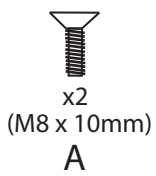

# Live Edge Floor Lamp

Part # L-LIVE EDGE FL XX-XX

21-1110

**PARTS**

**OPTIONAL**

Due to the nature of wood components, some items may be loose in the mounting bracket due to expanding or contracting. Please use shims to minimize gap in bracket and ensure product is in upright level position.

**OPTIONAL**

-Tap shim into place  
-Break shim off to desired height in bracket

**CAUTION**

For indoor use only. Keep out of reach of children and animals. Place on flat surface and away from flammable materials. Never operate this appliance if it has a damaged cord, plug or cable. Keep cord away from heated and/or damp areas. Use 150 WATT max. (or LED equivalent), Type A E26 Bulb only.