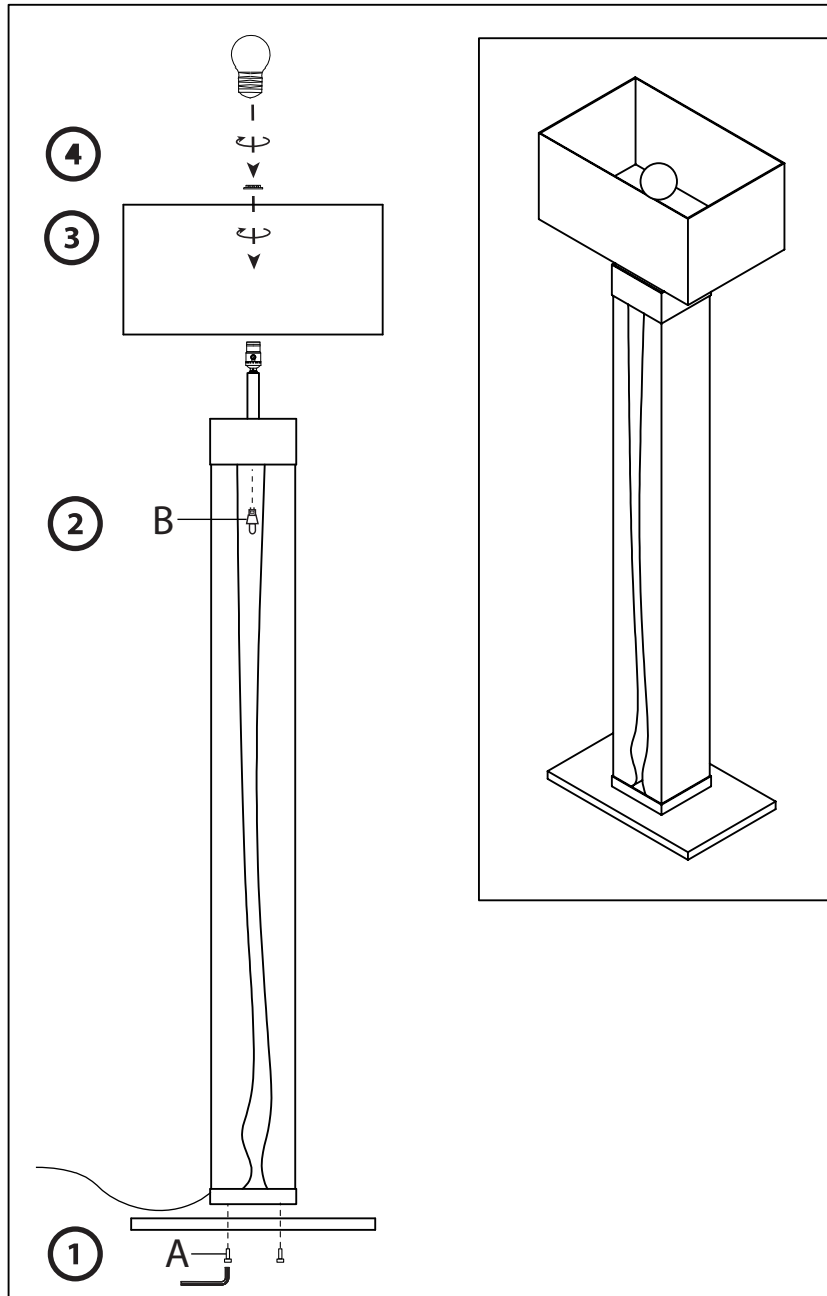

# Live Edge Floor Lamp

Part # L-LIVE EDGE FL XX-XX

21-1110

**PARTS**

**OPTIONAL**

Due to the nature of wood components, some items may be loose in the mounting bracket due to expanding or contracting. Please use shims to minimize gap in bracket and ensure product is in upright level position.

**OPTIONAL**

-Tap shim into place  
-Break shim off to desired height in bracket

**CAUTION**

For indoor use only. Keep out of reach of children and animals. Place on flat surface and away from flammable materials. Never operate this appliance if it has a damaged cord, plug or cable. Keep cord away from heated and/or damp areas. Use 150 WATT max. (or LED equivalent), Type A E26 Bulb only.