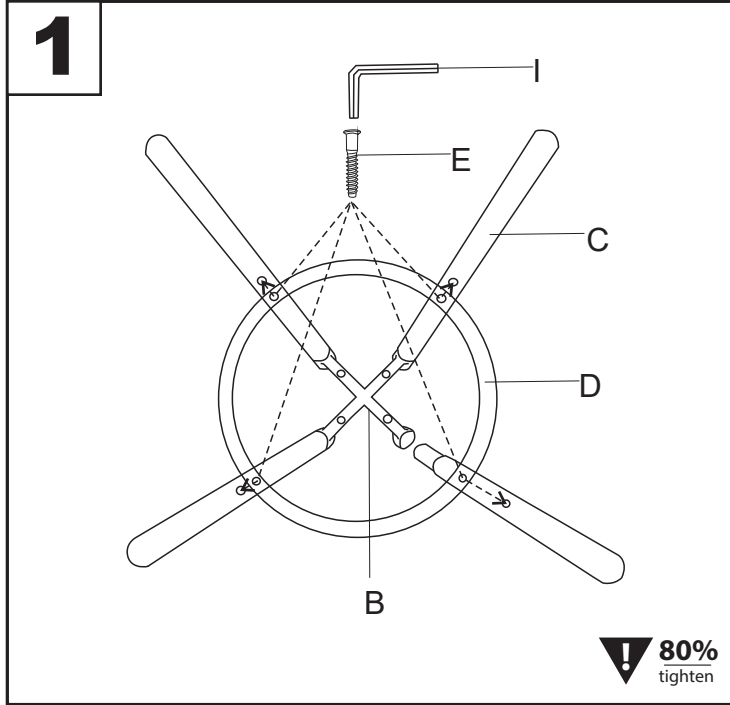

Cavler Counter Stool

Part # B26-CAVLER XX+XX

20-0630

PARTS

Do not over tighten.
Do not use power tools to assemble.