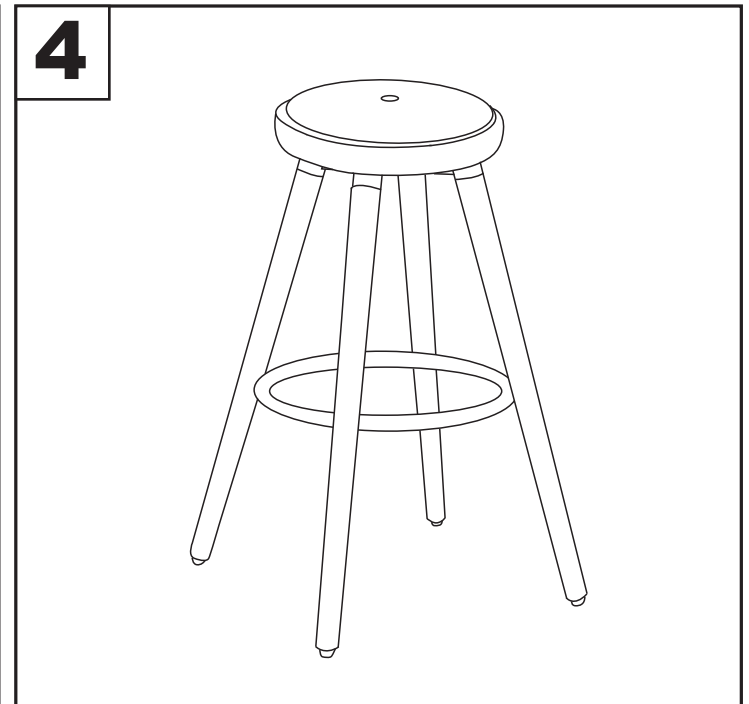

Cavler Counter Stool

Part # B26-CAVLER XX+XX

20-0630

PARTS

Do not over tighten.
Do not use power tools to assemble.