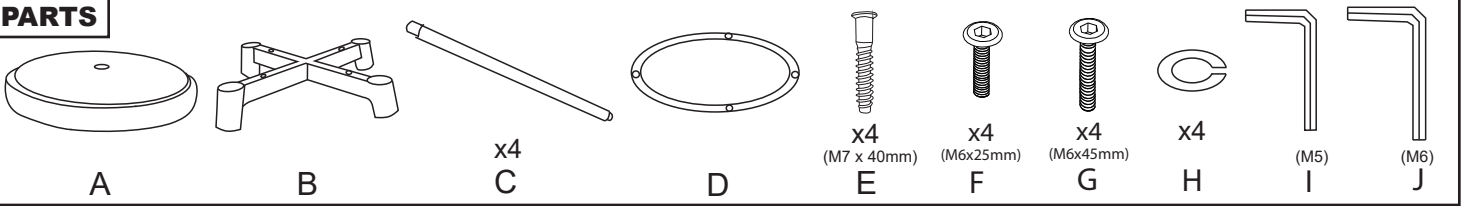

Cavler Counter Stool

Part # B26-CAVLER XX+XX

20-0630

PARTS

Do not over tighten.
Do not use power tools to assemble.