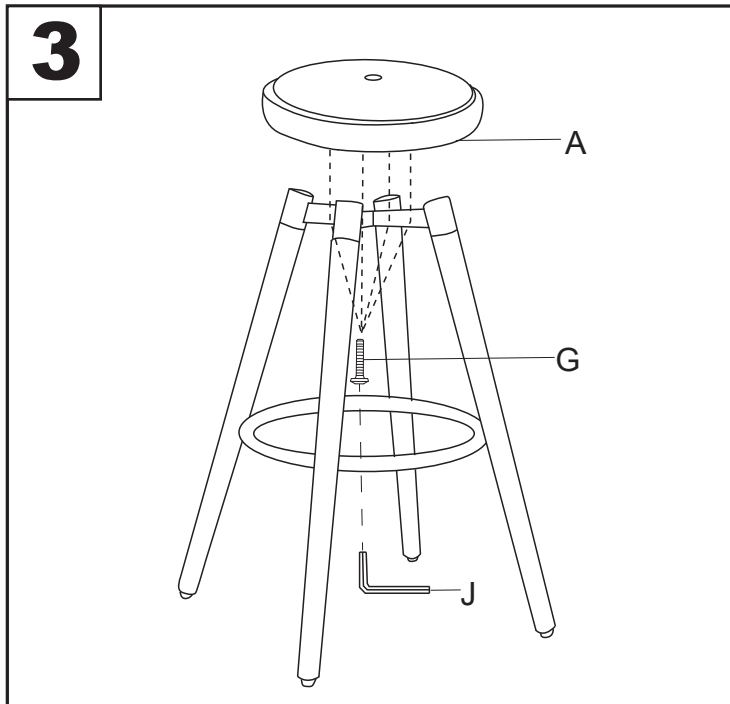

Cavler Counter Stool

Part # B26-CAVLER XX+XX

20-0630

PARTS

Do not over tighten.
Do not use power tools to assemble.