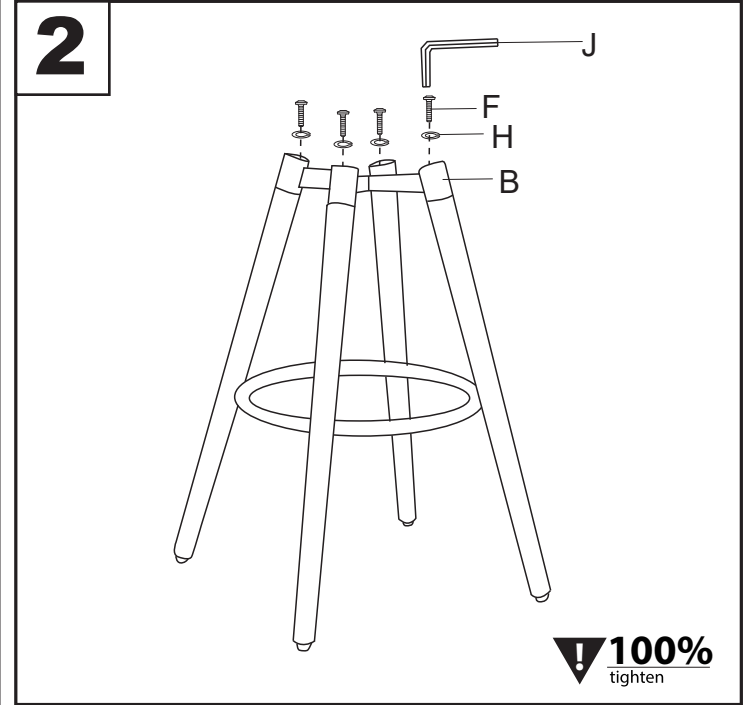

Cavler Counter Stool

Part # B26-CAVLER XX+XX

20-0630

PARTS

Do not over tighten.
Do not use power tools to assemble.