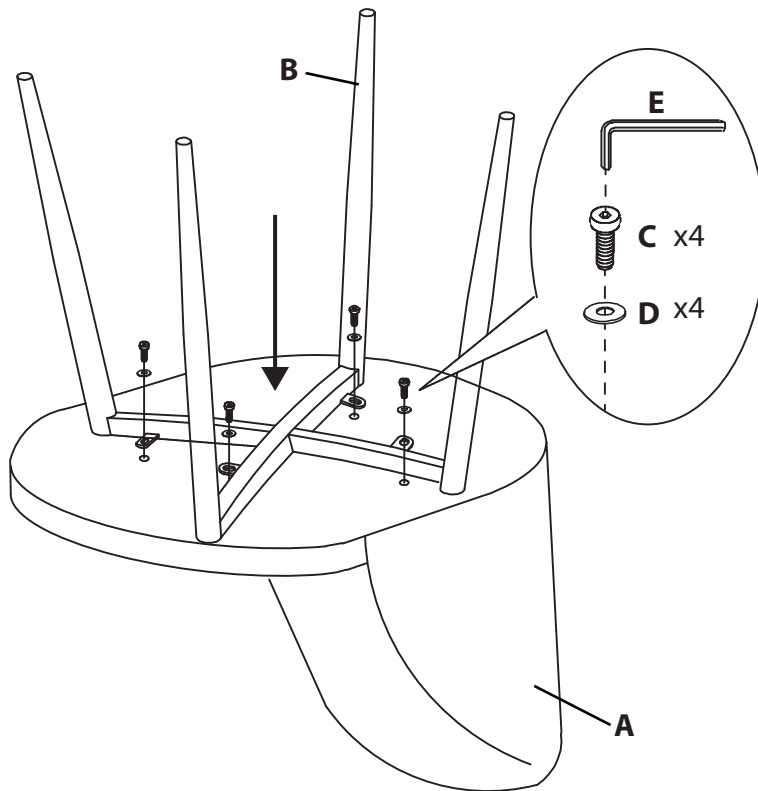

Part #CH-FRAN XX+XX

22-0707

PARTS

A

B

x4
C (m6x16mm)

D x4

E

1

⚠ WARNING: SEATING

- Read all instructions carefully and completely before assembly and use. Retain for future reference.
- Keep plastic bags and small parts away from children.
- For residential (non-commercial) use only.
- DO NOT stand on product. Use only for intended table purpose.
- Max weight limit 250 lbs.
- Periodically check for loose hardware; retighten as necessary.
- DO NOT use product if any component becomes damaged.
- DO NOT use power tools to assemble OR overtighten hardware.