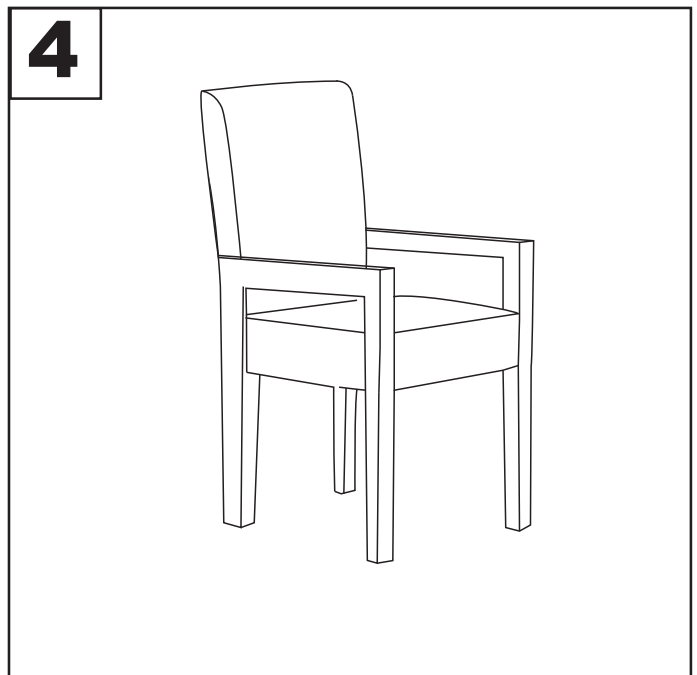

# Carmen Dining Chair

Part # DC-CARMEN ARM FRM XX+XX

20-0416

**PARTS**

Do not over tighten.  
Do not use power tools to assemble.