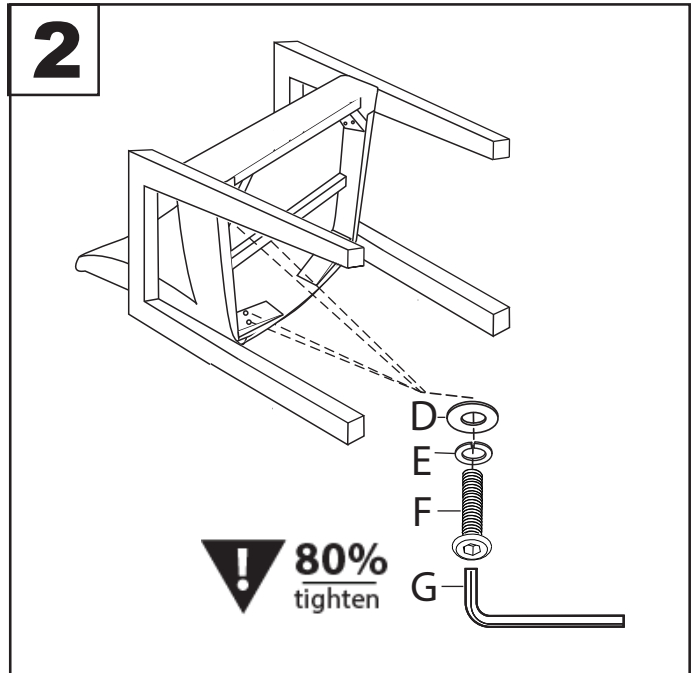

# Carmen Dining Chair

Part # DC-CARMEN ARM FRM XX+XX

20-0416

**PARTS**

Do not over tighten.  
Do not use power tools to assemble.