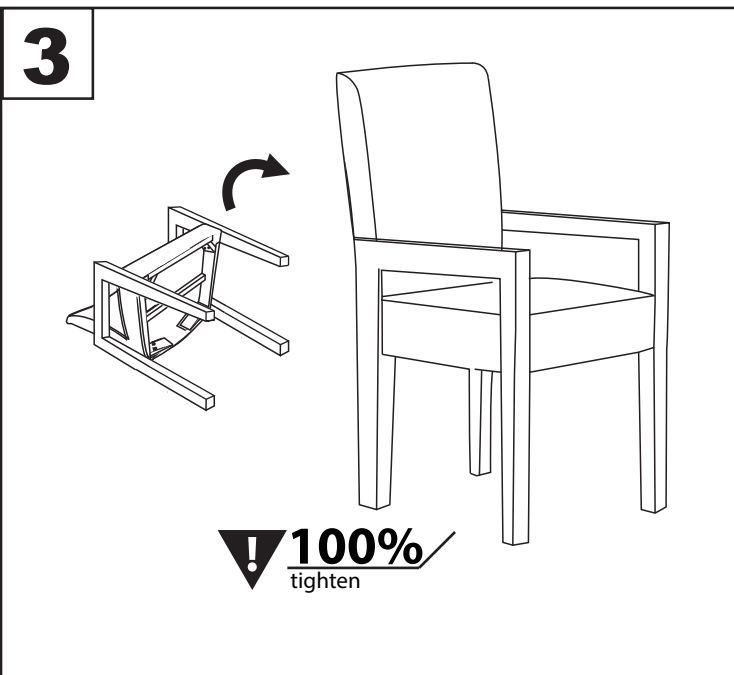

# Carmen Dining Chair

Part # DC-CARMEN ARM FRM XX+XX

20-0416

**PARTS**

Do not over tighten.  
Do not use power tools to assemble.