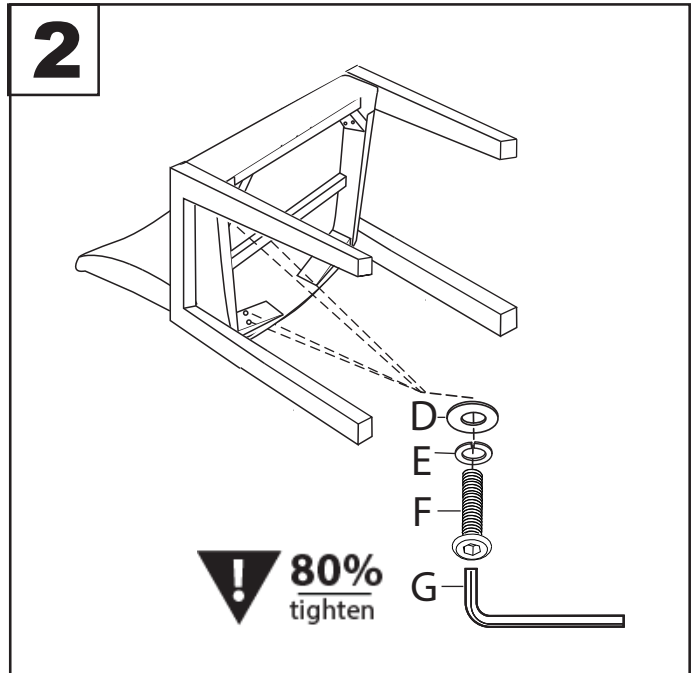

Carmen Dining Chair

Part # DC-CARMEN XX+XX

20-0416

PARTS

Do not over tighten.
Do not use power tools to assemble.