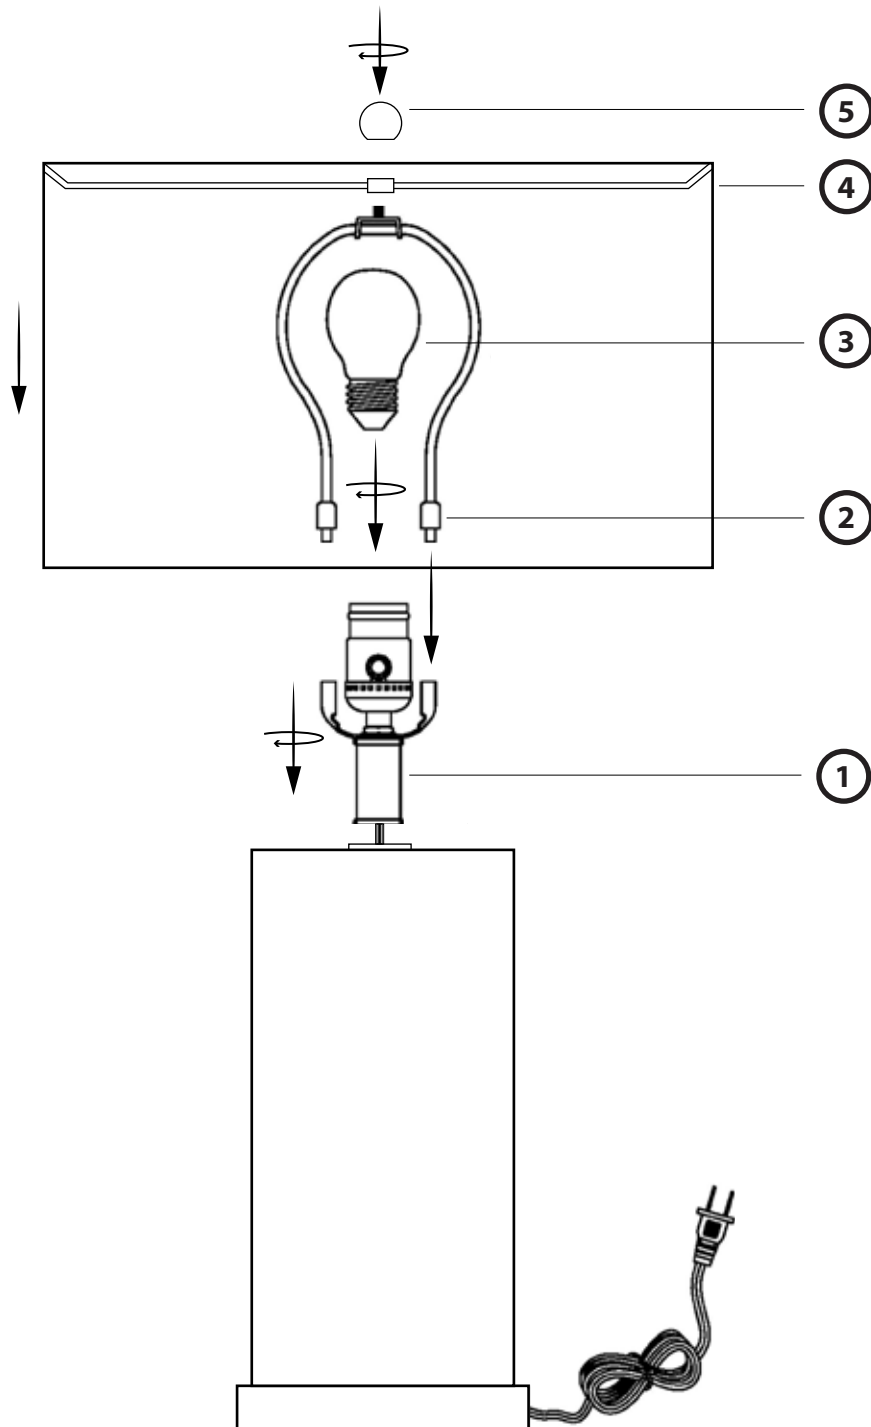

Part # TB-CORY XX-XX-XX-X

21-0222

**CAUTION**

For indoor use only. Keep out of reach of children and animals. Place on flat surface and away from flammable materials. Never operate this appliance if it has a damaged cord, plug or cable. Keep cord away from heated and/or damp areas. Use 100 WATT max. (or LED equivalent), Type A E26 Bulb only.

Do not over tighten.
Do not use power tools to assemble.