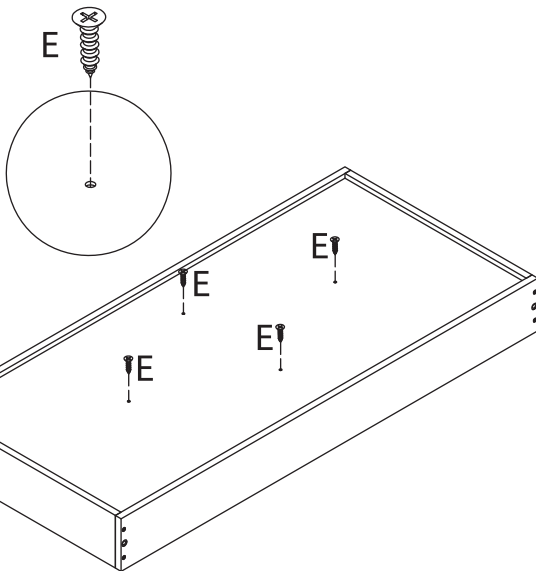

Display Coffee Table

Part # CT-DISPLAY XX+XX

CT-DISPLAY-210622

PARTS

x8
(M6x35mm)
A

x8
(Ø15 x 12)
B

x4
C

x8
(M5x40mm)
D

x4
(M3.5x20mm)
E

x8
(M6x35mm)
F

x2
(M6x30mm)
G

x4
(M6x12mm)
H

4mm
I

PARTS

Do not over tighten.
Do not use power tools to assemble.

Part # CT-DISPLAY XX+XX

CT-DISPLAY-210622

Do not over tighten.
 Do not use power tools to assemble.

Part # CT-DISPLAY XX+XX

CT-DISPLAY-210622

5

6

B x2 D x4

7

E x4

8

F x8

Do not over tighten.
Do not use power tools to assemble.

Display Coffee Table

Part # CT-DISPLAY XX+XX

CT-DISPLAY-210622

Do not over tighten.
 Do not use power tools to assemble.