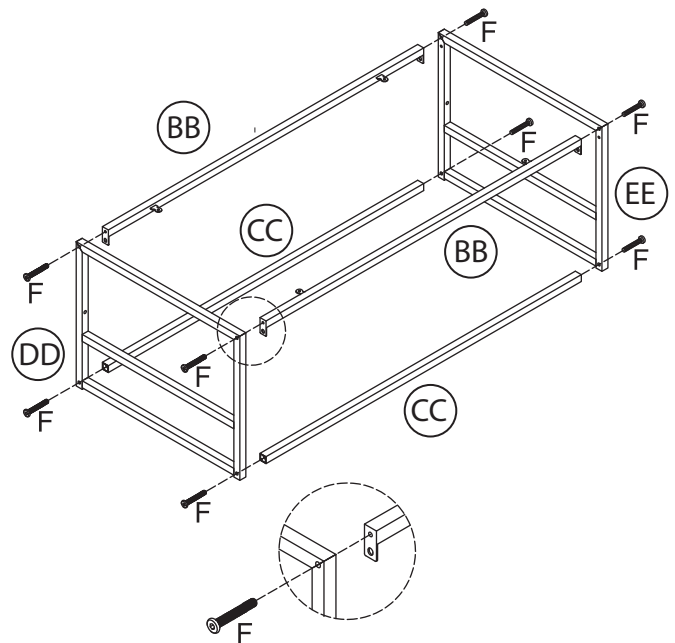

Display Coffee Table

Part # CT-DISPLAY XX+XX

CT-DISPLAY-210622

PARTS

x8
(M6x35mm)
A

x8
(Ø15 x 12)
B

x4
C

x8
(M5x40mm)
D

x4
(M3.5x20mm)
E

x8
(M6x35mm)
F

x2
(M6x30mm)
G

x4
(M6x12mm)
H

4mm
I

PARTS

Do not over tighten.
Do not use power tools to assemble.

Part # CT-DISPLAY XX+XX

CT-DISPLAY-210622

Do not over tighten.
 Do not use power tools to assemble.

Part # CT-DISPLAY XX+XX

CT-DISPLAY-210622

5

6

B x2 D x4

7

E x4

8

F x8

Do not over tighten.
Do not use power tools to assemble.

Display Coffee Table

Part # CT-DISPLAY XX+XX

CT-DISPLAY-210622

Do not over tighten.
 Do not use power tools to assemble.