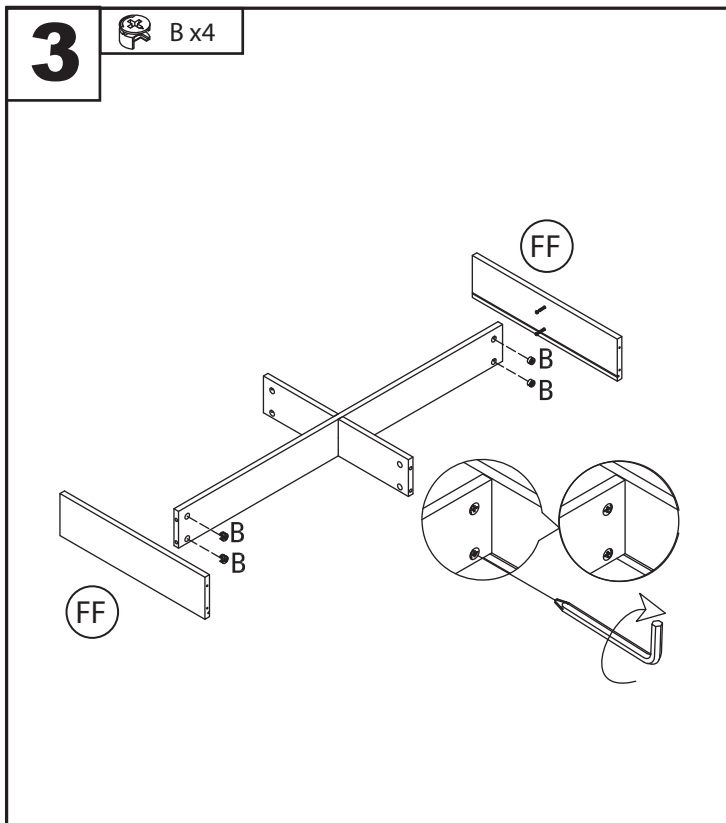

Display Coffee Table

Part # CT-DISPLAY XX+XX

CT-DISPLAY-210622

PARTS

x8
(M6x35mm)
A

x8
(Ø15 x 12)
B

x4
C

x8
(M5x40mm)
D

x4
(M3.5x20mm)
E

x8
(M6x35mm)
F

x2
(M6x30mm)
G

x4
(M6x12mm)
H

4mm
I

PARTS

Do not over tighten.
Do not use power tools to assemble.

Part # CT-DISPLAY XX+XX

CT-DISPLAY-210622

Do not over tighten.
 Do not use power tools to assemble.

Part # CT-DISPLAY XX+XX

CT-DISPLAY-210622

5

6

B x2 D x4

7

E x4

8

F x8

Do not over tighten.
Do not use power tools to assemble.

Display Coffee Table

Part # CT-DISPLAY XX+XX

CT-DISPLAY-210622

Do not over tighten.
 Do not use power tools to assemble.