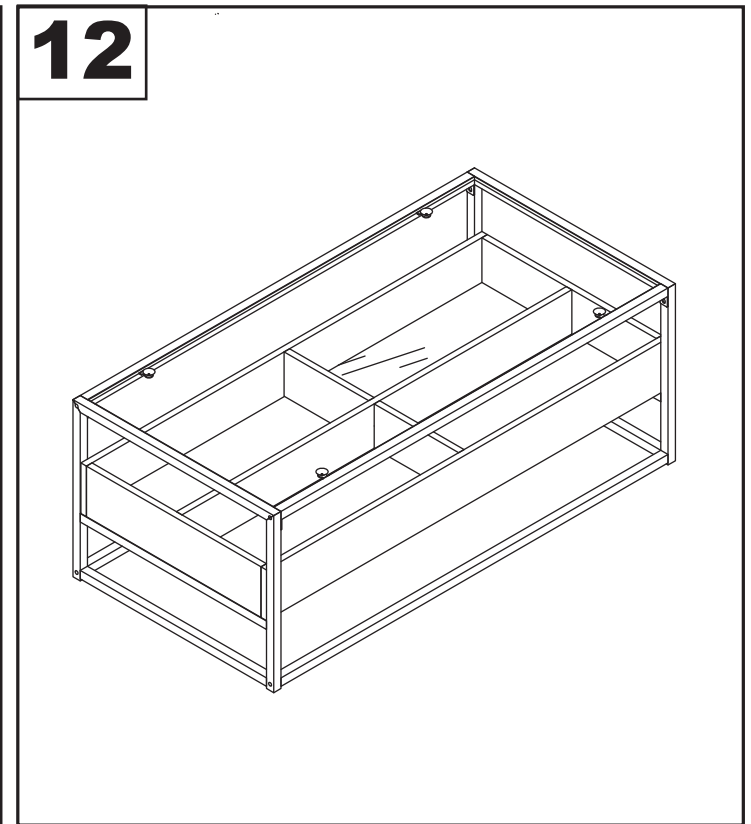

Display Coffee Table

Part # CT-DISPLAY XX+XX

CT-DISPLAY-210622

PARTS

x8
(M6x35mm)
A

x8
(Ø15 x 12)
B

x4
C

x8
(M5x40mm)
D

x4
(M3.5x20mm)
E

x8
(M6x35mm)
F

x2
(M6x30mm)
G

x4
(M6x12mm)
H

4mm
I

PARTS

Do not over tighten.
Do not use power tools to assemble.

Part # CT-DISPLAY XX+XX

CT-DISPLAY-210622

Do not over tighten.
 Do not use power tools to assemble.

Part # CT-DISPLAY XX+XX

CT-DISPLAY-210622

5

6

B x2 D x4

7

E x4

8

F x8

Do not over tighten.
Do not use power tools to assemble.

Display Coffee Table

Part # CT-DISPLAY XX+XX

CT-DISPLAY-210622

Do not over tighten.
 Do not use power tools to assemble.