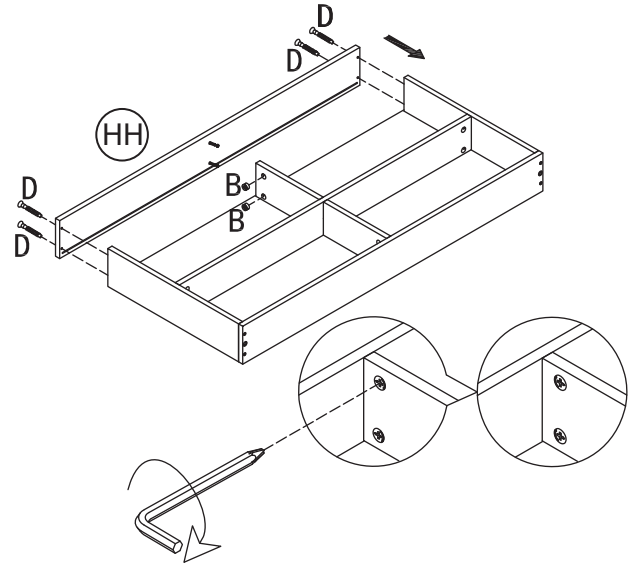

x4
(M3.5x20mm)
E

x8
(M6x35mm)
F

x2
(M6x30mm)
G

x4
(M6x12mm)
H

4mm
I

PARTS

Do not over tighten.
Do not use power tools to assemble.

Part # CT-DISPLAY XX+XX

CT-DISPLAY-210622

Do not over tighten.
 Do not use power tools to assemble.

Part # CT-DISPLAY XX+XX

CT-DISPLAY-210622

5

6

B x2 D x4

7

E x4

8

F x8

Do not over tighten.
Do not use power tools to assemble.

Display Coffee Table

Part # CT-DISPLAY XX+XX

CT-DISPLAY-210622

Do not over tighten.
 Do not use power tools to assemble.