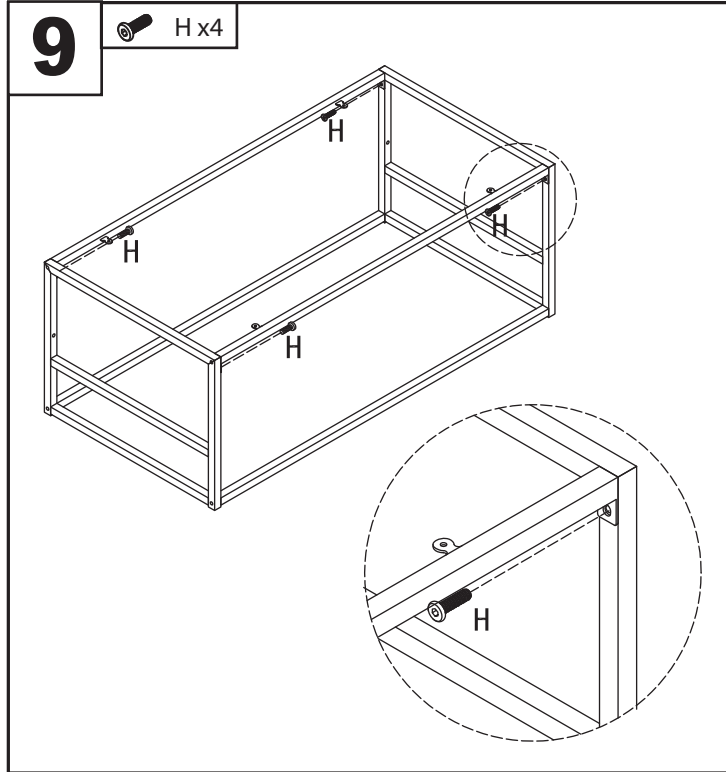

Display Coffee Table

Part # CT-DISPLAY XX+XX

CT-DISPLAY-210622

PARTS

x8
(M6x35mm)
A

x8
(Ø15 x 12)
B

x4
C

x8
(M5x40mm)
D

x4
(M3.5x20mm)
E

x8
(M6x35mm)
F

x2
(M6x30mm)
G

x4
(M6x12mm)
H

4mm
I

PARTS

Do not over tighten.
Do not use power tools to assemble.

Part # CT-DISPLAY XX+XX

CT-DISPLAY-210622

Do not over tighten.
 Do not use power tools to assemble.

Part # CT-DISPLAY XX+XX

CT-DISPLAY-210622

5

6

B x2 D x4

7

E x4

8

F x8

Do not over tighten.
Do not use power tools to assemble.

Display Coffee Table

Part # CT-DISPLAY XX+XX

CT-DISPLAY-210622

Do not over tighten.
 Do not use power tools to assemble.