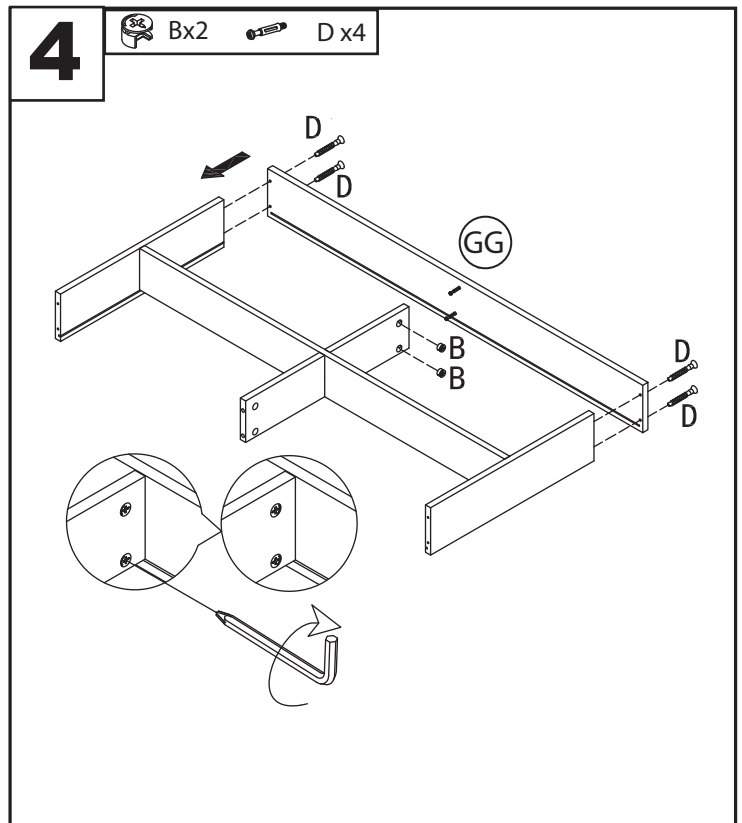

Display Coffee Table

Part # CT-DISPLAY XX+XX

CT-DISPLAY-210622

PARTS

x8
(M6x35mm)
A

x8
(Ø15 x 12)
B

x4
C

x8
(M5x40mm)
D

x4
(M3.5x20mm)
E

x8
(M6x35mm)
F

x2
(M6x30mm)
G

x4
(M6x12mm)
H

4mm
I

PARTS

Do not over tighten.
Do not use power tools to assemble.

Part # CT-DISPLAY XX+XX

CT-DISPLAY-210622

Do not over tighten.
 Do not use power tools to assemble.

Part # CT-DISPLAY XX+XX

CT-DISPLAY-210622

5

6

B x2 D x4

7

E x4

8

F x8

Do not over tighten.
Do not use power tools to assemble.

Display Coffee Table

Part # CT-DISPLAY XX+XX

CT-DISPLAY-210622

Do not over tighten.
 Do not use power tools to assemble.