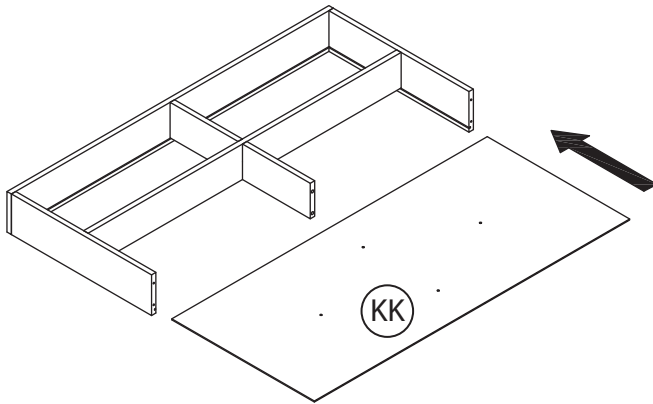

x4
(M3.5x20mm)
E

x8
(M6x35mm)
F

x2
(M6x30mm)
G

x4
(M6x12mm)
H

4mm
I

PARTS

Do not over tighten.
Do not use power tools to assemble.

Part # CT-DISPLAY XX+XX

CT-DISPLAY-210622

Do not over tighten.
 Do not use power tools to assemble.

Part # CT-DISPLAY XX+XX

CT-DISPLAY-210622

5

6

B x2 D x4

7

E x4

8

F x8

Do not over tighten.
Do not use power tools to assemble.

Display Coffee Table

Part # CT-DISPLAY XX+XX

CT-DISPLAY-210622

Do not over tighten.
 Do not use power tools to assemble.