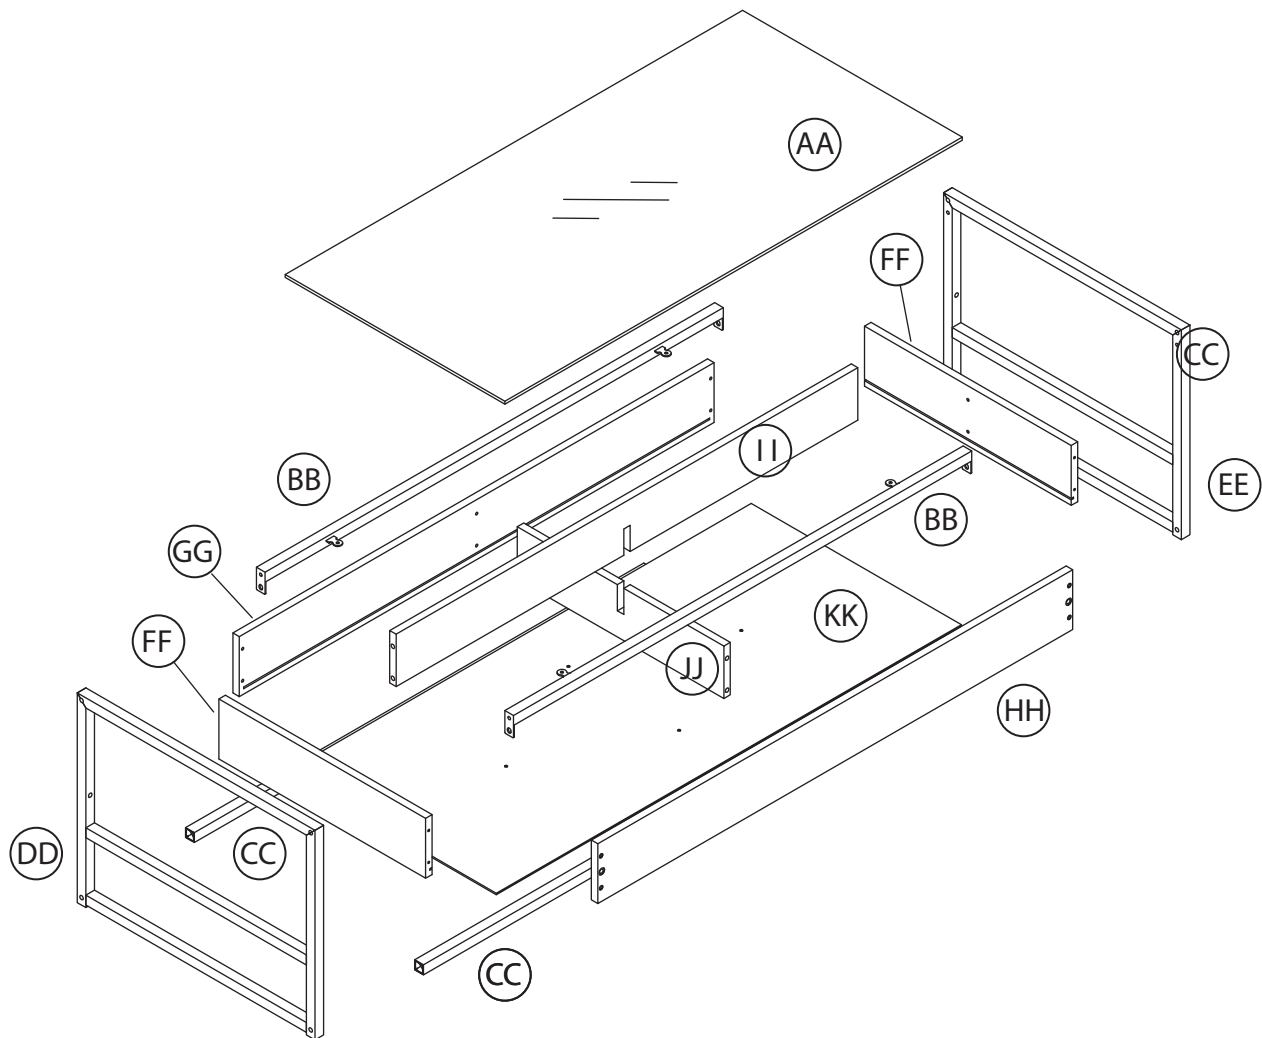

Display Coffee Table

Part # CT-DISPLAY XX+XX

CT-DISPLAY-210622

PARTS

x8
(M6x35mm)
A

x8
(Ø15 x 12)
B

x4
C

x8
(M5x40mm)
D

x4
(M3.5x20mm)
E

x8
(M6x35mm)
F

x2
(M6x30mm)
G

x4
(M6x12mm)
H

4mm
I

PARTS

Do not over tighten.
Do not use power tools to assemble.

Part # CT-DISPLAY XX+XX

CT-DISPLAY-210622

Do not over tighten.
 Do not use power tools to assemble.

Part # CT-DISPLAY XX+XX

CT-DISPLAY-210622

5

6

B x2 D x4

7

E x4

8

F x8

Do not over tighten.
Do not use power tools to assemble.

Display Coffee Table

Part # CT-DISPLAY XX+XX

CT-DISPLAY-210622

Do not over tighten.
 Do not use power tools to assemble.