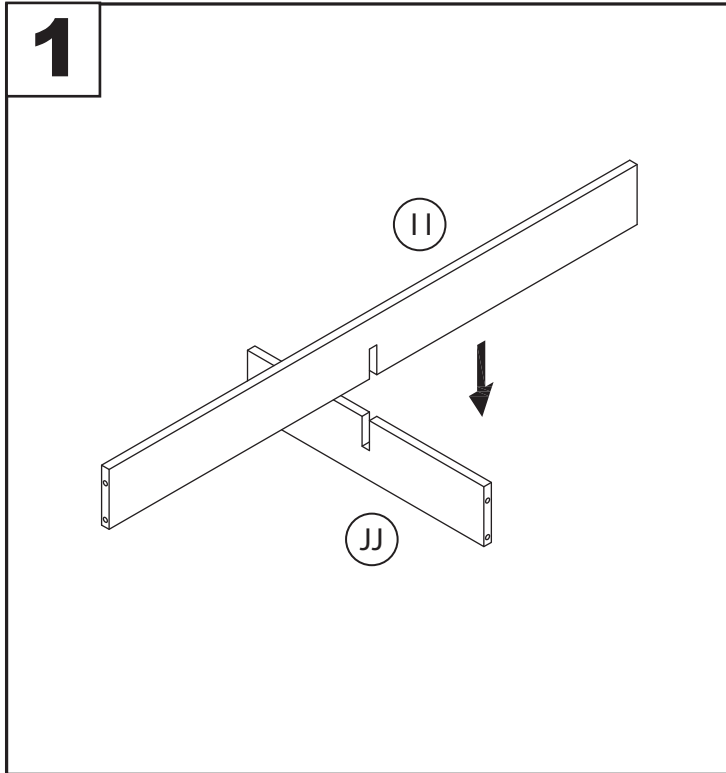

Display Coffee Table

Part # CT-DISPLAY XX+XX

CT-DISPLAY-210622

PARTS

x8
(M6x35mm)
A

x8
(Ø15 x 12)
B

x4
C

x8
(M5x40mm)
D

x4
(M3.5x20mm)
E

x8
(M6x35mm)
F

x2
(M6x30mm)
G

x4
(M6x12mm)
H

4mm
I

PARTS

Do not over tighten.
Do not use power tools to assemble.

Part # CT-DISPLAY XX+XX

CT-DISPLAY-210622

Do not over tighten.
 Do not use power tools to assemble.

Part # CT-DISPLAY XX+XX

CT-DISPLAY-210622

5

6

B x2 D x4

7

E x4

8

F x8

Do not over tighten.
Do not use power tools to assemble.

Display Coffee Table

Part # CT-DISPLAY XX+XX

CT-DISPLAY-210622

Do not over tighten.
 Do not use power tools to assemble.