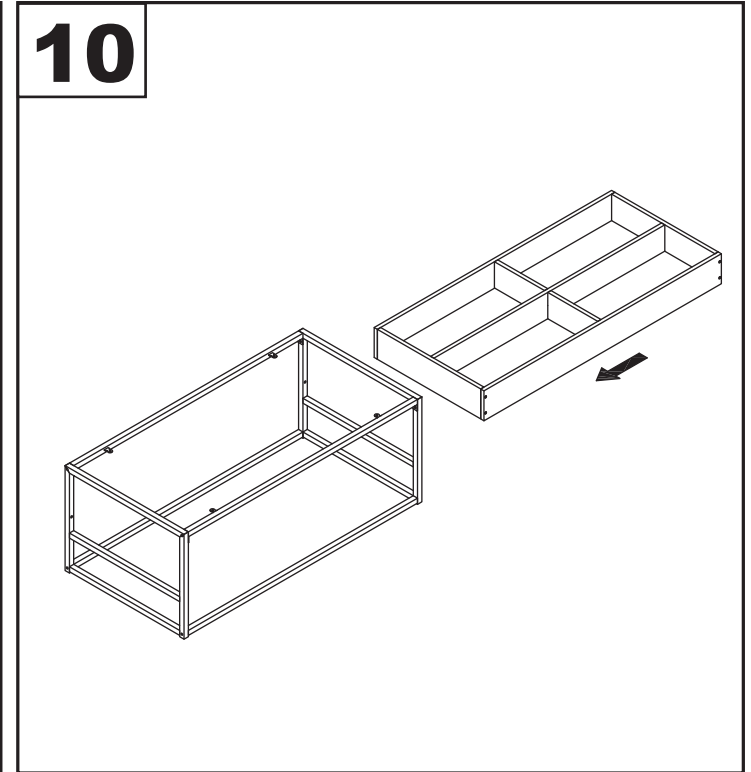

Display Coffee Table

Part # CT-DISPLAY XX+XX

CT-DISPLAY-210622

PARTS

x8
(M6x35mm)
A

x8
(Ø15 x 12)
B

x4
C

x8
(M5x40mm)
D

E x4

8

F x8

Do not over tighten.
Do not use power tools to assemble.

Display Coffee Table

Part # CT-DISPLAY XX+XX

CT-DISPLAY-210622

Do not over tighten.
 Do not use power tools to assemble.