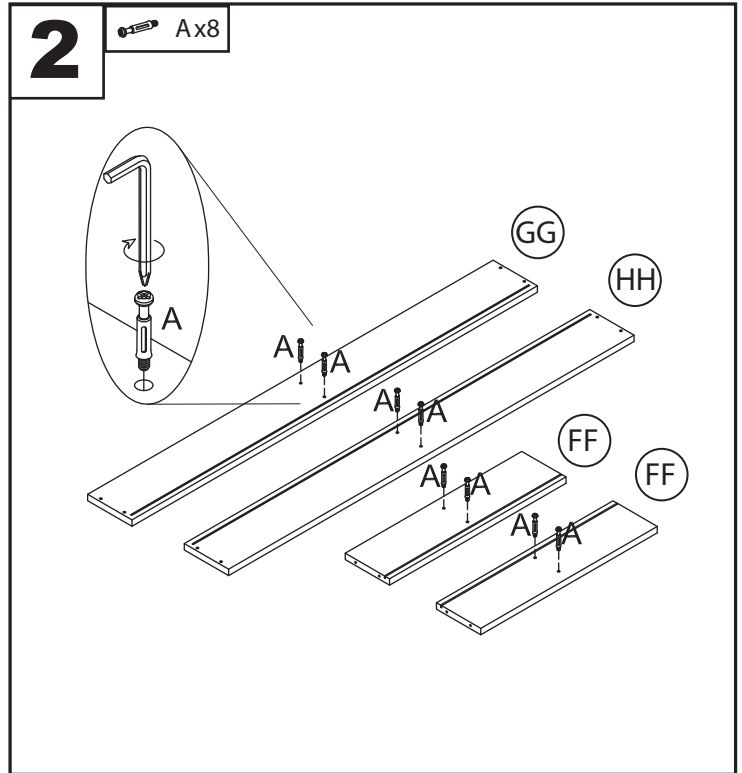

Display Coffee Table

Part # CT-DISPLAY XX+XX

CT-DISPLAY-210622

PARTS

x8
(M6x35mm)
A

x8
(Ø15 x 12)
B

x4
C

x8
(M5x40mm)
D

x4
(M3.5x20mm)
E

x8
(M6x35mm)
F

x2
(M6x30mm)
G

x4
(M6x12mm)
H

4mm
I

PARTS

Do not over tighten.
Do not use power tools to assemble.

Part # CT-DISPLAY XX+XX

CT-DISPLAY-210622

Do not over tighten.
 Do not use power tools to assemble.

Part # CT-DISPLAY XX+XX

CT-DISPLAY-210622

5

6

B x2 D x4

7

E x4

8

F x8

Do not over tighten.
Do not use power tools to assemble.

Display Coffee Table

Part # CT-DISPLAY XX+XX

CT-DISPLAY-210622

Do not over tighten.
 Do not use power tools to assemble.