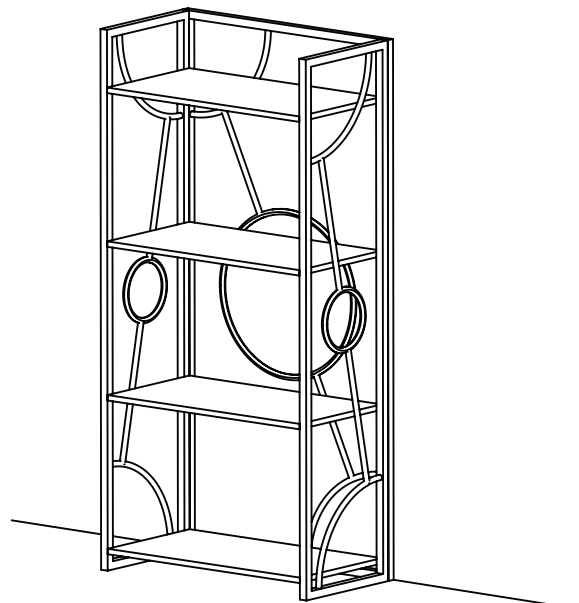

Part # OBC-Constellation XX+XX

22-0408

PARTS

1

2

3

4

⚠ WARNING: BOOKCASE

- Read all instructions carefully and completely before assembly and use. Retain for future reference.
- Avoid setting heavier items on the top shelves Max weight limit 25lbs per shelf.
- Keep plastic bags and small parts away from children.
- For residential (non-commercial) use only.
- Max weight limit 250 lbs.
- Item must be anchored to the wall by the frame mounts.
- DO NOT lean, hang, or sit on the product.
- Periodically check for loose hardware; retighten as necessary.
- DO NOT use product if any component becomes damaged.
- DO NOT stand on product. Use only for intended purpose.
- DO NOT put children or animals inside drawers (if applicable).
- DO NOT use power tools to assemble OR overtighten hardware.