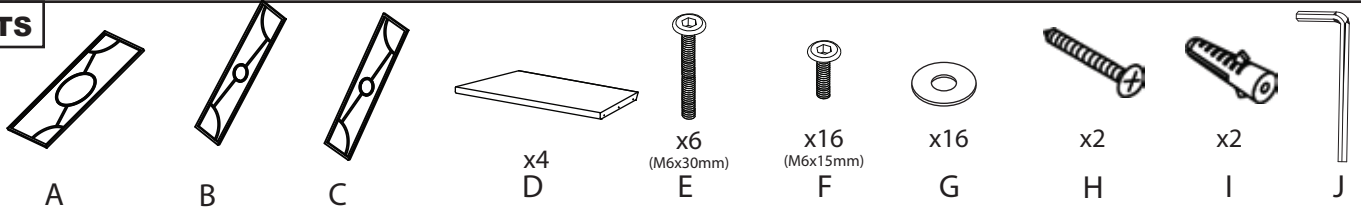

Part # OBC-Constellation XX+XX

22-0408

PARTS

1

2

3

4

⚠ WARNING: BOOKCASE

- Read all instructions carefully and completely before assembly and use. Retain for future reference.
- Avoid setting heavier items on the top shelves Max weight limit 25lbs per shelf.
- Keep plastic bags and small parts away from children.
- For residential (non-commercial) use only.
- Max weight limit 250 lbs.
- Item must be anchored to the wall by the frame mounts.
- DO NOT lean, hang, or sit on the product.
- Periodically check for loose hardware; retighten as necessary.
- DO NOT use product if any component becomes damaged.
- DO NOT stand on product. Use only for intended purpose.
- DO NOT put children or animals inside drawers (if applicable).
- DO NOT use power tools to assemble OR overtighten hardware.