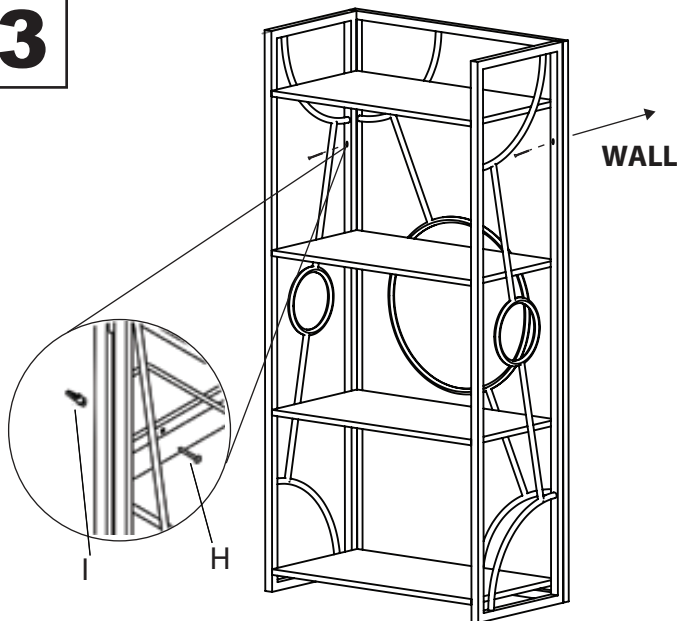

Part # OBC-Constellation XX+XX

22-0408

PARTS

1

2

3

4

⚠ WARNING: BOOKCASE

- Read all instructions carefully and completely before assembly and use. Retain for future reference.
- Avoid setting heavier items on the top shelves Max weight limit 25lbs per shelf.
- Keep plastic bags and small parts away from children.
- For residential (non-commercial) use only.
- Max weight limit 250 lbs.
- Item must be anchored to the wall by the frame mounts.
- DO NOT lean, hang, or sit on the product.
- Periodically check for loose hardware; retighten as necessary.
- DO NOT use product if any component becomes damaged.
- DO NOT stand on product. Use only for intended purpose.
- DO NOT put children or animals inside drawers (if applicable).
- DO NOT use power tools to assemble OR overtighten hardware.