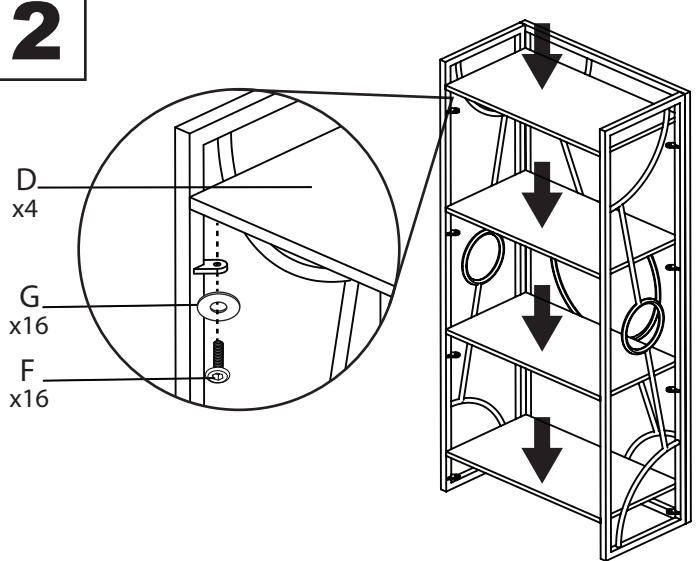

Part # OBC-Constellation XX+XX

22-0408

PARTS

1

2

3

4

⚠ WARNING: BOOKCASE

- Read all instructions carefully and completely before assembly and use. Retain for future reference.
- Avoid setting heavier items on the top shelves Max weight limit 25lbs per shelf.
- Keep plastic bags and small parts away from children.
- For residential (non-commercial) use only.
- Max weight limit 250 lbs.
- Item must be anchored to the wall by the frame mounts.
- DO NOT lean, hang, or sit on the product.
- Periodically check for loose hardware; retighten as necessary.
- DO NOT use product if any component becomes damaged.
- DO NOT stand on product. Use only for intended purpose.
- DO NOT put children or animals inside drawers (if applicable).
- DO NOT use power tools to assemble OR overtighten hardware.