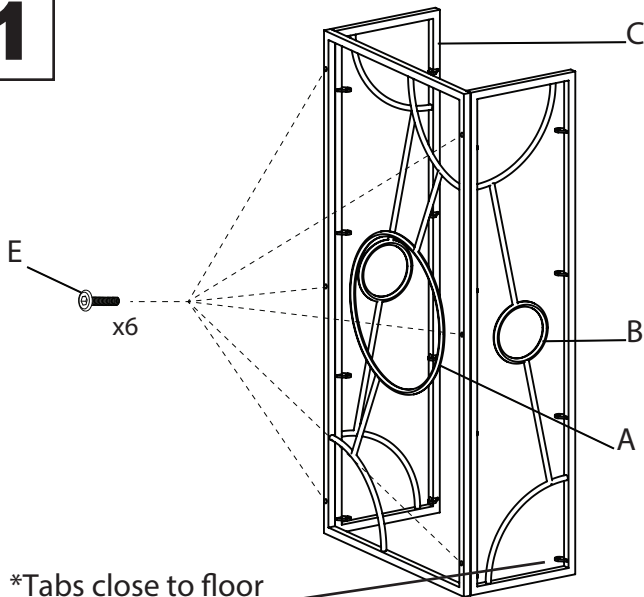

Part # OBC-Constellation XX+XX

22-0408

PARTS

1

2

3

4

⚠ WARNING: BOOKCASE

- Read all instructions carefully and completely before assembly and use. Retain for future reference.
- Avoid setting heavier items on the top shelves Max weight limit 25lbs per shelf.
- Keep plastic bags and small parts away from children.
- For residential (non-commercial) use only.
- Max weight limit 250 lbs.
- Item must be anchored to the wall by the frame mounts.
- DO NOT lean, hang, or sit on the product.
- Periodically check for loose hardware; retighten as necessary.
- DO NOT use product if any component becomes damaged.
- DO NOT stand on product. Use only for intended purpose.
- DO NOT put children or animals inside drawers (if applicable).
- DO NOT use power tools to assemble OR overtighten hardware.