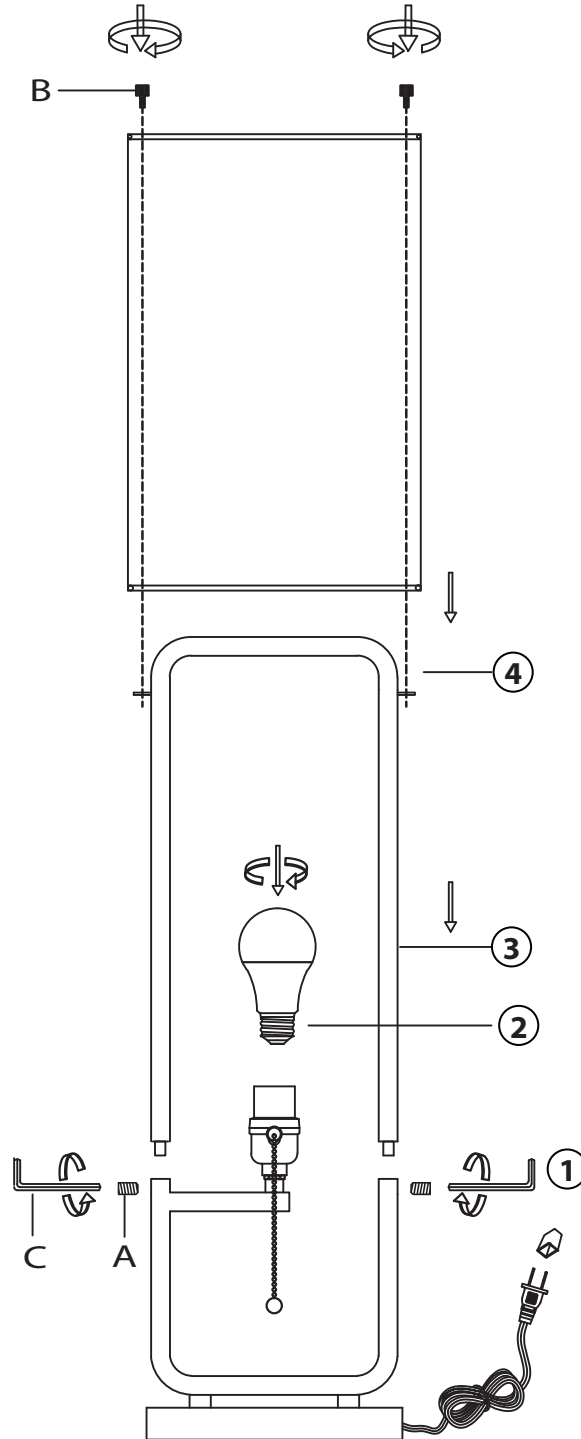

Claire Table Lamp

Part # LTB-CLAIRE XX+XX

LTB-CLAIRE-210723

PARTS		
		
x2 (M3 5mm)	x2	
A	B	C

CAUTION

For indoor use only. Keep out of reach of children and animals. Place on flat surface and away from flammable materials. Never operate this appliance if it has a damaged cord, plug or cable. Keep cord away from heated and/or damp areas. Use 60 WATT max. (or LED equivalent), Type A E26 Bulb only.

Do not over tighten.
Do not use power tools to assemble.