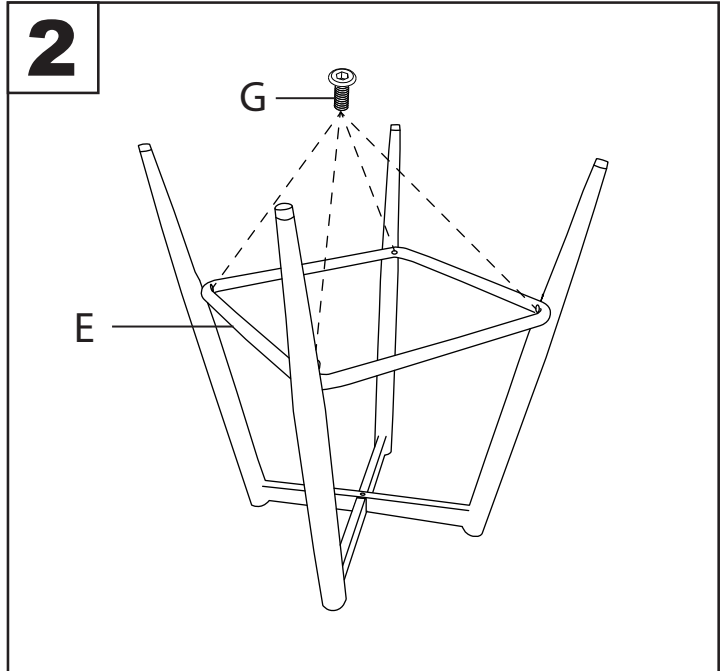

Fixed Ale Bar Stool

Part # B30-TW-ALE XXXX2

21-0908

PARTS

Do not over tighten.
 Do not use power tools to assemble.