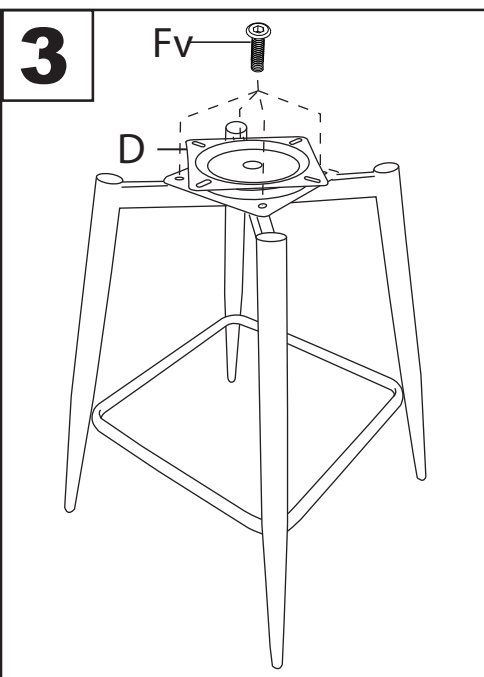

Fixed Ale Bar Stool

Part # B30-TW-ALE XXXX2

21-0908

PARTS

Do not over tighten.
 Do not use power tools to assemble.