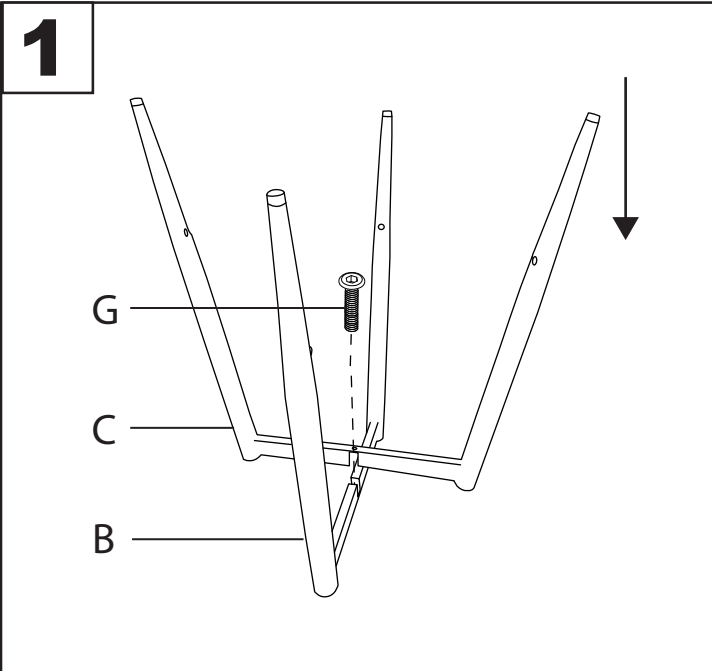

Fixed Ale Bar Stool

Part # B30-TW-ALE XXXX2

21-0908

PARTS

Do not over tighten.
 Do not use power tools to assemble.