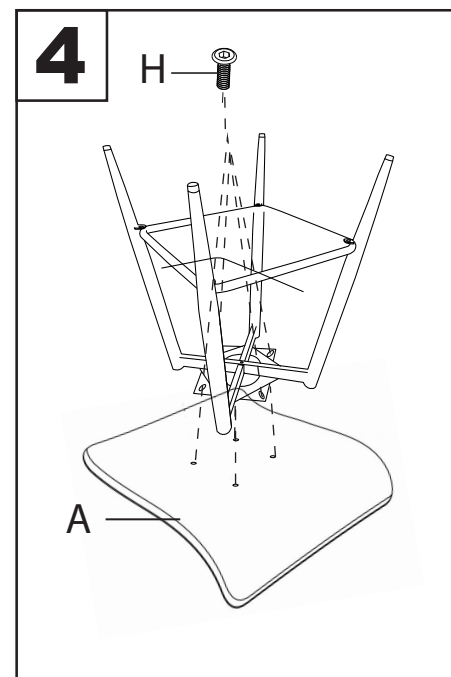

Fixed Ale Bar Stool

Part # B30-TW-ALE XXXX2

21-0908

PARTS

Do not over tighten.
 Do not use power tools to assemble.