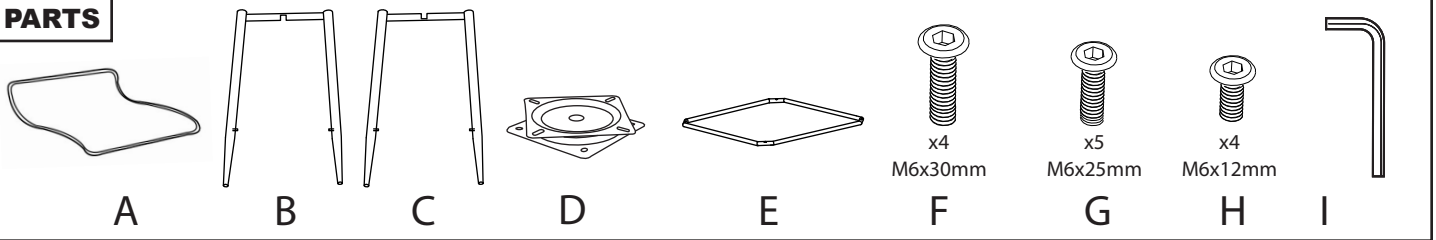

Fixed Ale Bar Stool

Part # B30-TW-ALE XXXX2

21-0908

PARTS

Do not over tighten.
 Do not use power tools to assemble.