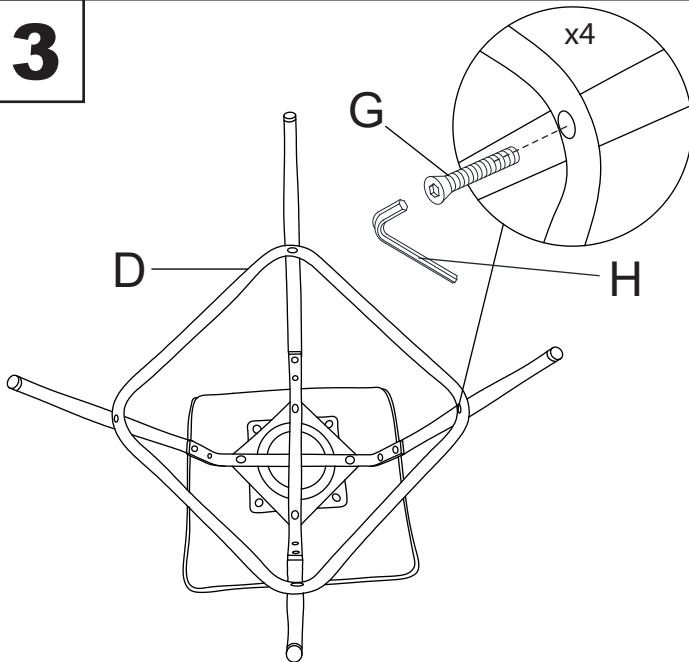

Ale Fixed Height Bar Stool

Part # B30-ALE FIXED XX+XX

22-0118

PARTS

A

B

C

D

M6x14mm
x4

E

M6x20mm
x8

F

M6x30mm
x4

G

H

1

2

3

4

⚠ WARNING: SEATING: CHAIR, COUNTER/BAR, OFFICE

- Read all instructions carefully and completely before assembly and use. Retain for future reference.
- Keep plastic bags and small parts away from children.
- For residential (non-commercial) use only.
- DO NOT stand on product. Use only for intended table purpose.
- Max weight limit 250 lbs.
- Periodically check for loose hardware; retighten as necessary.
- DO NOT use product if any component becomes damaged.
- DO NOT use power tools to assemble OR overtighten hardware.