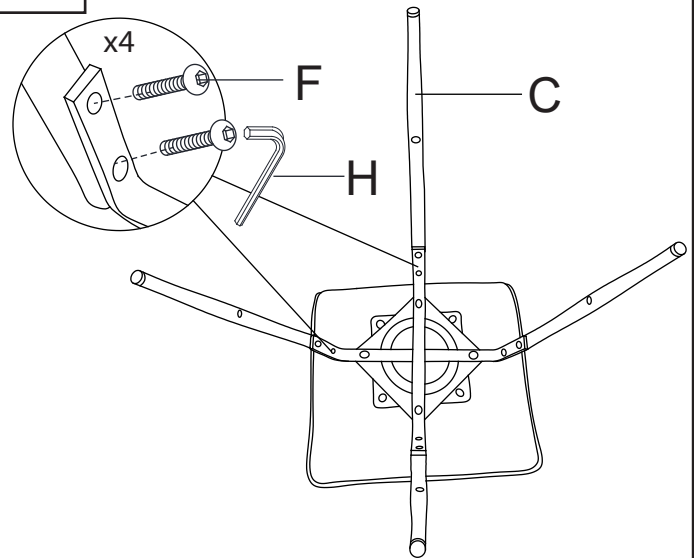

Ale Fixed Height Bar Stool

Part # B30-ALE FIXED XX+XX

22-0118

PARTS

A

B

C

D

M6x14mm
x4

E

M6x20mm
x8

F

M6x30mm
x4

G

H

1

2

3

4

⚠ WARNING: SEATING: CHAIR, COUNTER/BAR, OFFICE

- Read all instructions carefully and completely before assembly and use. Retain for future reference.
- Keep plastic bags and small parts away from children.
- For residential (non-commercial) use only.
- DO NOT stand on product. Use only for intended table purpose.
- Max weight limit 250 lbs.
- Periodically check for loose hardware; retighten as necessary.
- DO NOT use product if any component becomes damaged.
- DO NOT use power tools to assemble OR overtighten hardware.