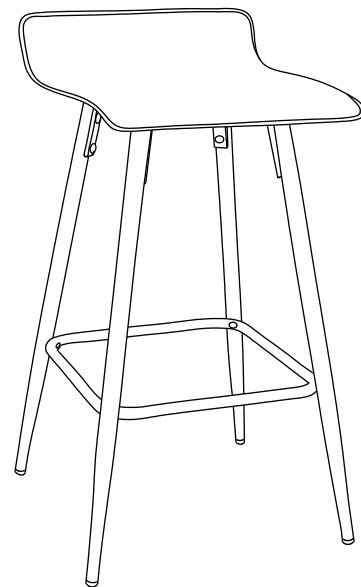

# Ale Fixed Height Bar Stool

Part # B30-ALE FIXED XX+XX

22-0118

**PARTS**

A

B

C

D

M6x14mm  
x4

E

M6x20mm  
x8

F

M6x30mm  
x4

G

H

**1**

**2**

**3**

**4**

**⚠ WARNING: SEATING: CHAIR, COUNTER/BAR, OFFICE**

- Read all instructions carefully and completely before assembly and use. Retain for future reference.
- Keep plastic bags and small parts away from children.
- For residential (non-commercial) use only.
- DO NOT stand on product. Use only for intended table purpose.
- Max weight limit 250 lbs.
- Periodically check for loose hardware; retighten as necessary.
- DO NOT use product if any component becomes damaged.
- DO NOT use power tools to assemble OR overtighten hardware.