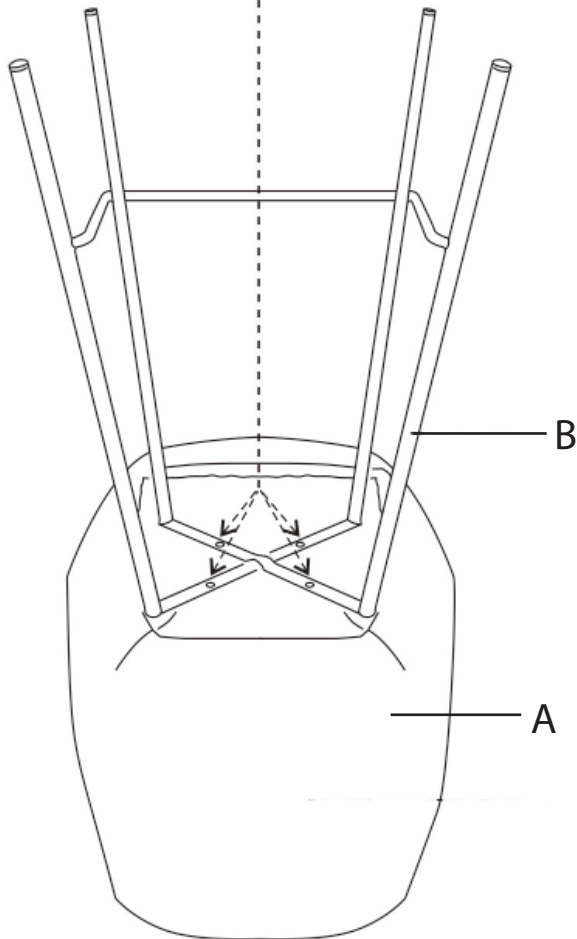

Part # B26-ROCCA XXXX

22-0301

PARTS

A

B

C

x4
(M6x16mm)

D

1

D

C

B

A

2

⚠ WARNING: SEATING: CHAIR, COUNTER/BAR, OFFICE

- Read all instructions carefully and completely before assembly and use. Retain for future reference.
- Keep plastic bags and small parts away from children.
- For residential (non-commercial) use only.
- DO NOT stand on product. Use only for intended table purpose.
- Max weight limit 250 lbs.
- Periodically check for loose hardware; retighten as necessary.
- DO NOT use product if any component becomes damaged.
- DO NOT use power tools to assemble OR overtighten hardware.