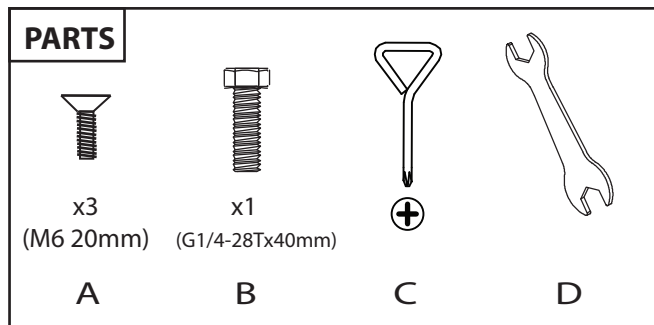

Part # LFL-COSMO XX+XX

21-1007

**CAUTION**

For indoor use only. Keep out of reach of children and animals. Place on flat surface and away from flammable materials. Never operate this appliance if it has a damaged cord, plug or cable. Keep cord away from heated and/or damp areas. Use 100 WATT max. (or LED equivalent), Type A E26 Bulb only.

Do not over tighten.
Do not use power tools to assemble.