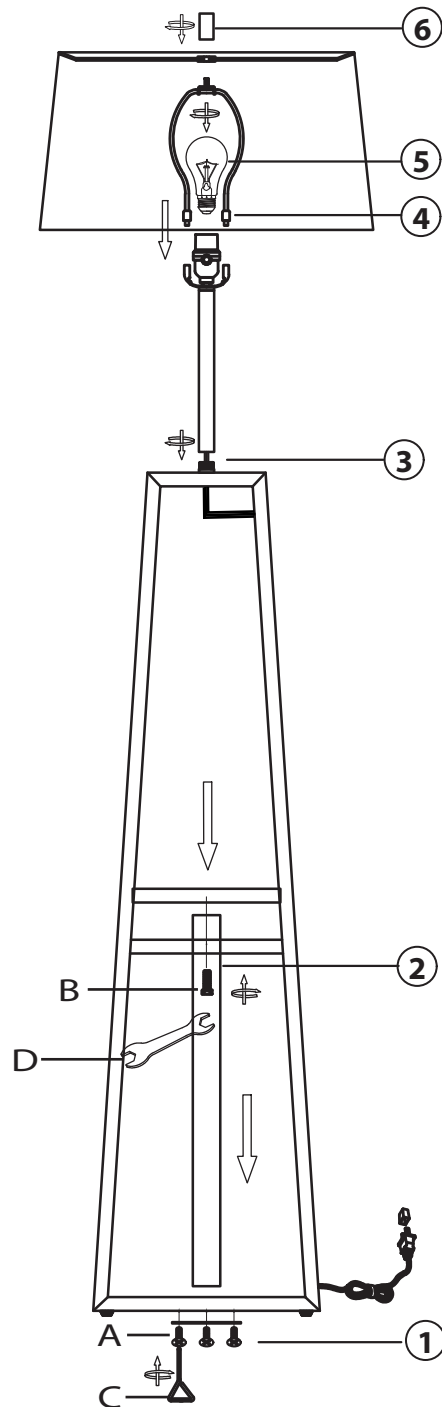

Part # LFL-COSMO XX+XX

21-1007

**CAUTION**

For indoor use only. Keep out of reach of children and animals. Place on flat surface and away from flammable materials. Never operate this appliance if it has a damaged cord, plug or cable. Keep cord away from heated and/or damp areas. Use 100 WATT max. (or LED equivalent), Type A E26 Bulb only.

Do not over tighten.
Do not use power tools to assemble.