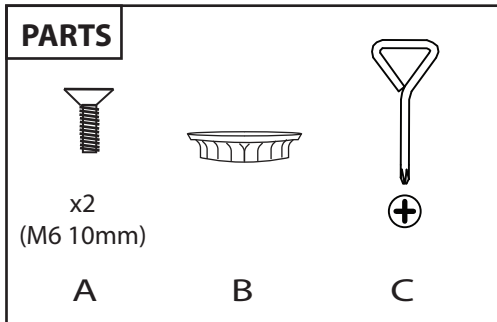

Part # LTB-ARCJER XX+XX

LTB-ARCHER-210722

CAUTION

For indoor use only. Keep out of reach of children and animals. Place on flat surface and away from flammable materials. Never operate this appliance if it has a damaged cord, plug or cable. Keep cord away from heated and/or damp areas. Use 60 WATT max. (or LED equivalent), Type A E26 Bulb only.

Do not over tighten.
Do not use power tools to assemble.