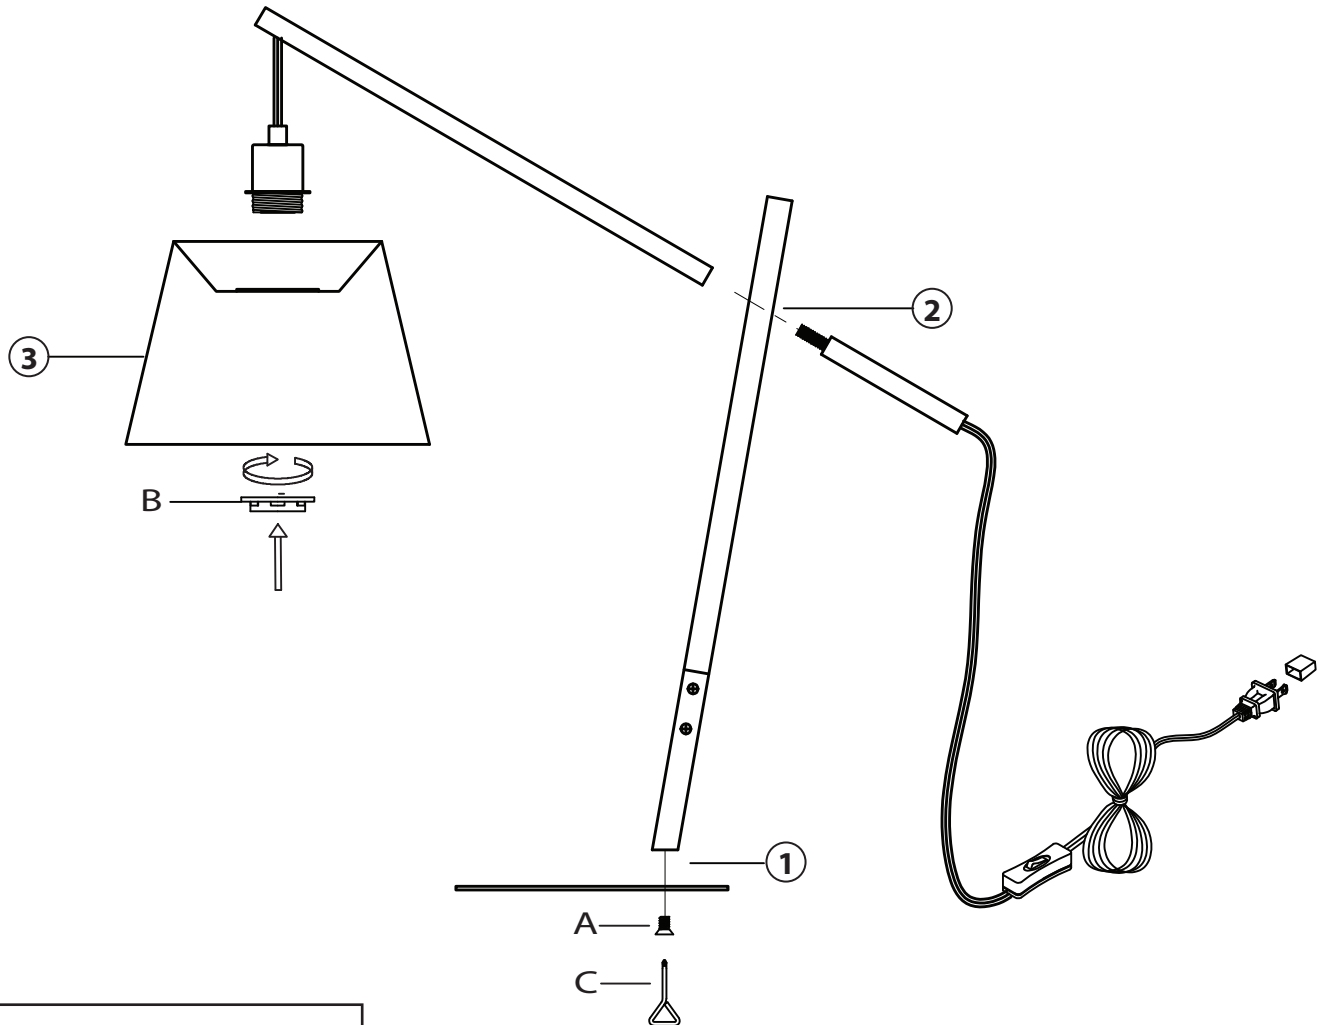

Part # LTB-ARCJER XX+XX

LTB-ARCHER-210722

CAUTION

For indoor use only. Keep out of reach of children and animals. Place on flat surface and away from flammable materials. Never operate this appliance if it has a damaged cord, plug or cable. Keep cord away from heated and/or damp areas. Use 60 WATT max. (or LED equivalent), Type A E26 Bulb only.

Do not over tighten.
Do not use power tools to assemble.