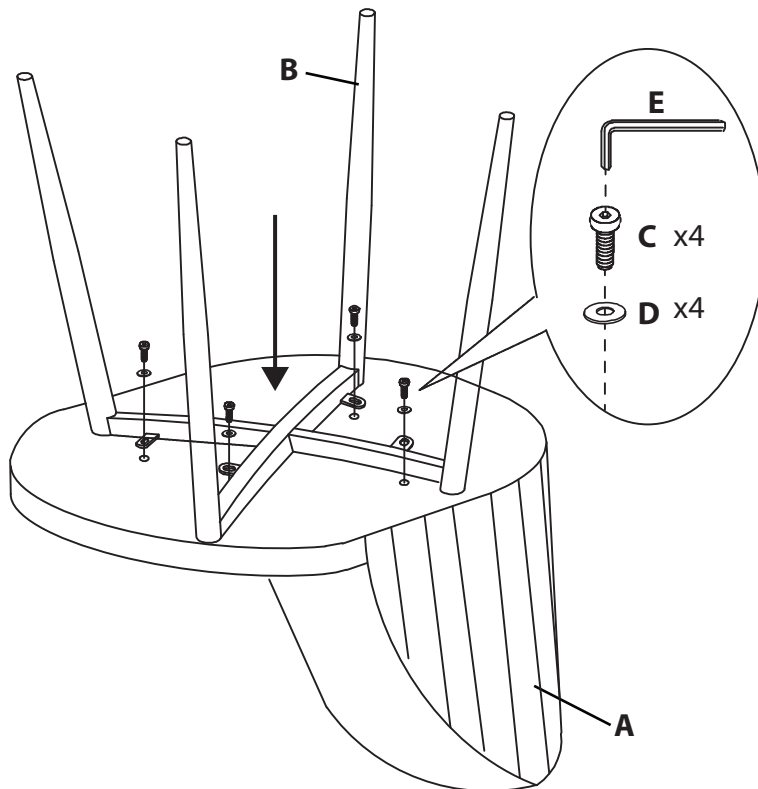

Part #CH-FRANPLT XX+XX

21-0820

PARTS

A

B

x4
C (m6x16mm)

D x4

E

1

⚠ WARNING: SEATING

- Read all instructions carefully and completely before assembly and use. Retain for future reference.
- Keep plastic bags and small parts away from children.
- For residential (non-commercial) use only.
- DO NOT stand on product. Use only for intended table purpose.
- Max weight limit 250 lbs.
- Periodically check for loose hardware; retighten as necessary.
- DO NOT use product if any component becomes damaged.
- DO NOT use power tools to assemble OR overtighten hardware.