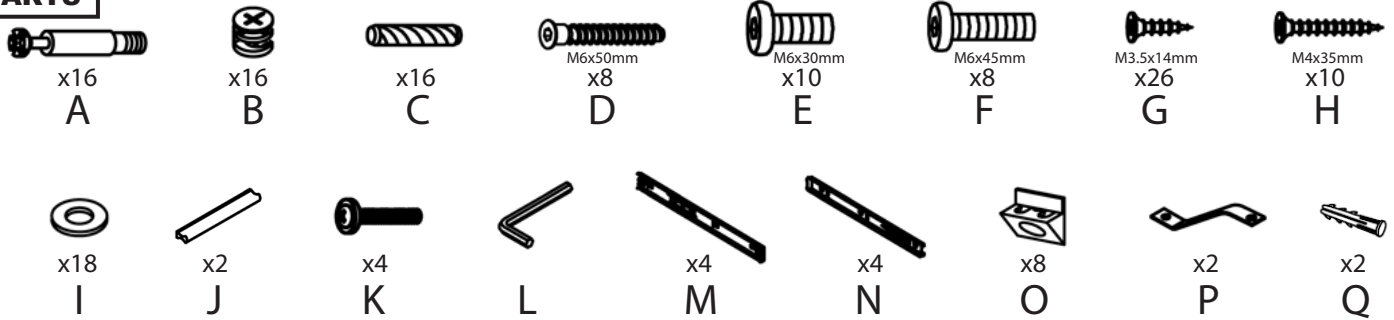

Franklin Console Table

Part # TBC-FRANKLIN XX+XX

21-1202

PARTS

PARTS

1

Do not over tighten.
Do not use power tools to assemble.

Franklin Console Table

Part # TBC-FRANKLIN XX+XX

21-1202

Do not over tighten.
Do not use power tools to assemble.

Part # TBC-FRANKLIN XX+XX

21-1202

Do not over tighten.
 Do not use power tools to assemble.

Part # TBC-FRANKLIN XX+XX

21-1202

10

11

12

13

SAFETY WARNING:

-Install this feature to avoid serious or fatal injuries that occur from this item tipping over.

-Instale esta función para evitar problemas graves o fatales lesiones que se producen por el vuelco de este artículo.