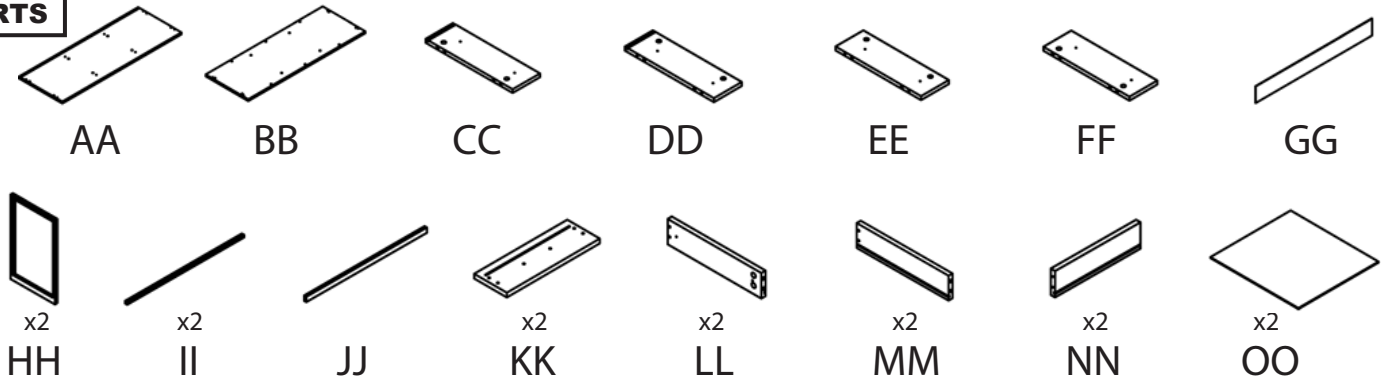

Franklin Console Table

Part # TBC-FRANKLIN XX+XX

21-1202

PARTS

PARTS

1

Do not over tighten.
Do not use power tools to assemble.

Franklin Console Table

Part # TBC-FRANKLIN XX+XX

21-1202

Do not over tighten.
Do not use power tools to assemble.

Part # TBC-FRANKLIN XX+XX

21-1202

Do not over tighten.
 Do not use power tools to assemble.

Part # TBC-FRANKLIN XX+XX

21-1202

10

11

12

13

SAFETY WARNING:

-Install this feature to avoid serious or fatal injuries that occur from this item tipping over.

-Instale esta función para evitar problemas graves o fatales lesiones que se producen por el vuelco de este artículo.