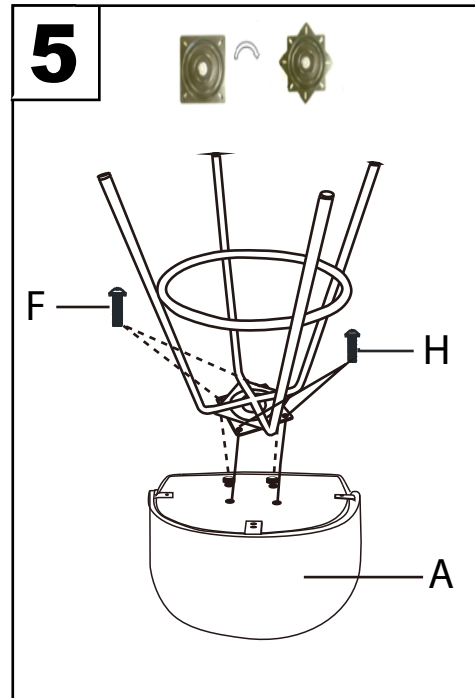

23" Claire Frame

Part #L23-CLAIRE XX

21-0927

PARTS

Do not over tighten.
 Do not use power tools to assemble