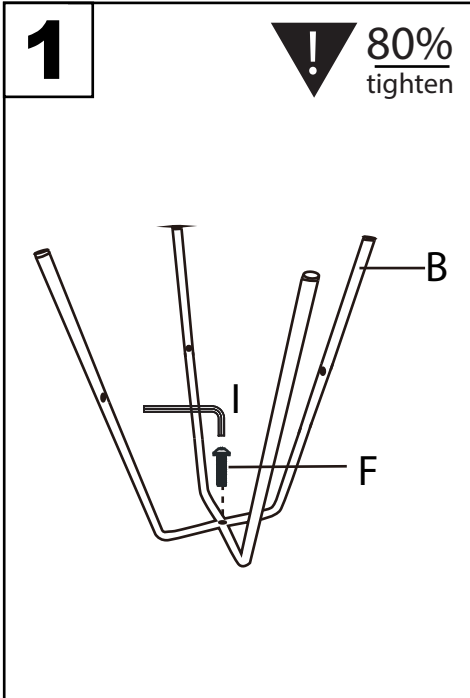

23" Claire Frame

Part #L23-CLAIRE XX

21-0927

PARTS

Do not over tighten.
 Do not use power tools to assemble