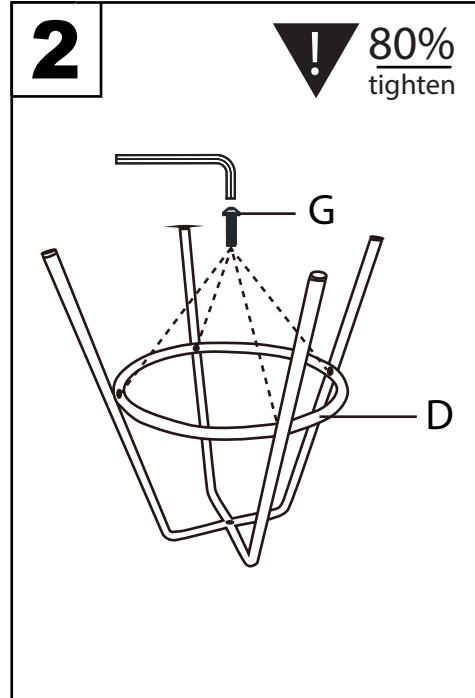

23" Claire Frame

Part #L23-CLAIRE XX

21-0927

PARTS

Do not over tighten.
 Do not use power tools to assemble