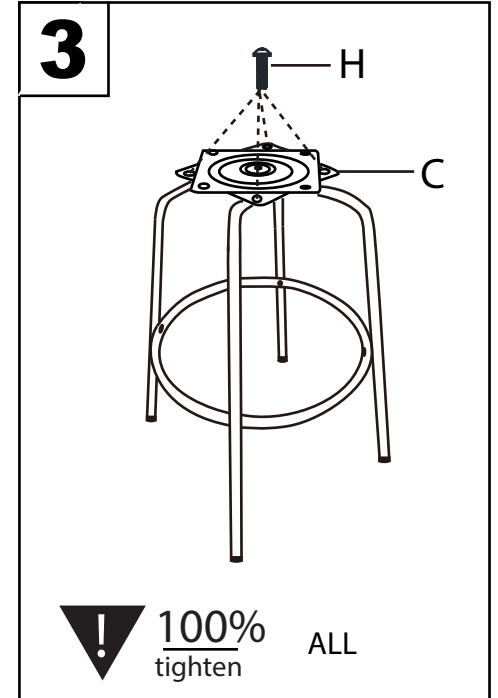

23" Claire Frame

Part #L23-CLAIRE XX

21-0927

PARTS

Do not over tighten.
 Do not use power tools to assemble