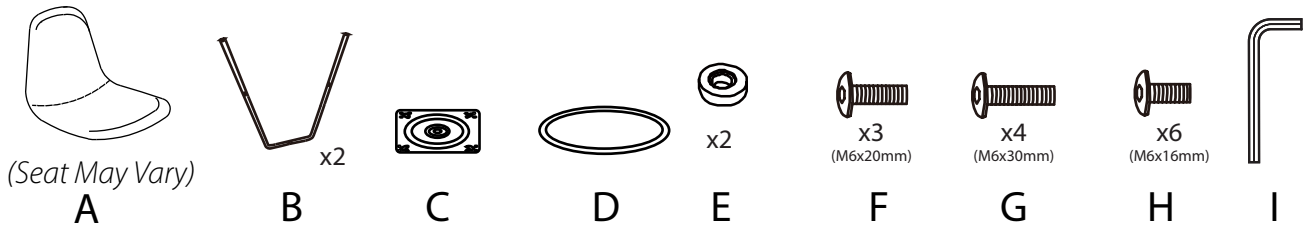

23" Claire Frame

Part #L23-CLAIRE XX

21-0927

PARTS

Do not over tighten.
 Do not use power tools to assemble