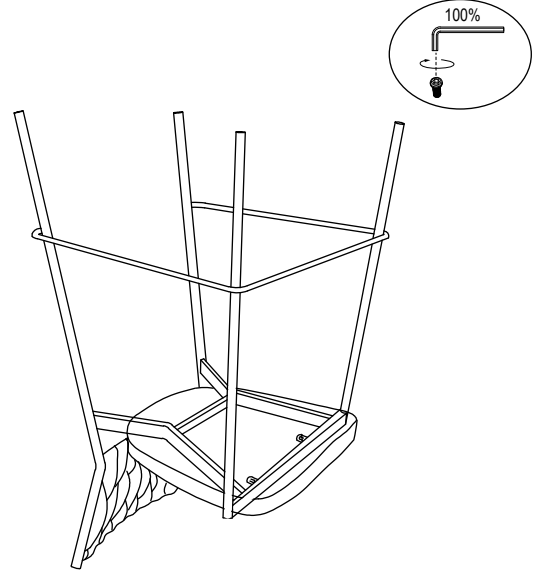

# Braided Tania Counter Stool

Part # B24-BRAIDTANIA XX+XX

21-0408

**PARTS**

A

B

x4  
(M6x15mm)

C

D

E

**1**

**2**

**3**

Do not over tighten.  
 Do not use power tools to assemble.