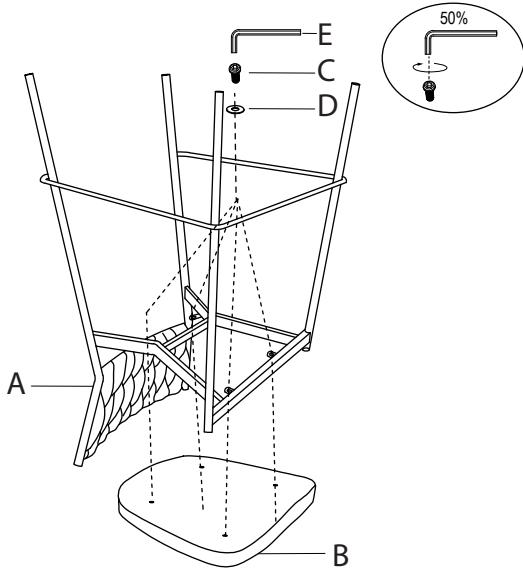

# Braided Tania Counter Stool

Part # B24-BRAIDTANIA XX+XX

21-0408

**PARTS**

A

B

x4  
(M6x15mm)

C

D

E

**1**

**2**

**3**

Do not over tighten.  
 Do not use power tools to assemble.