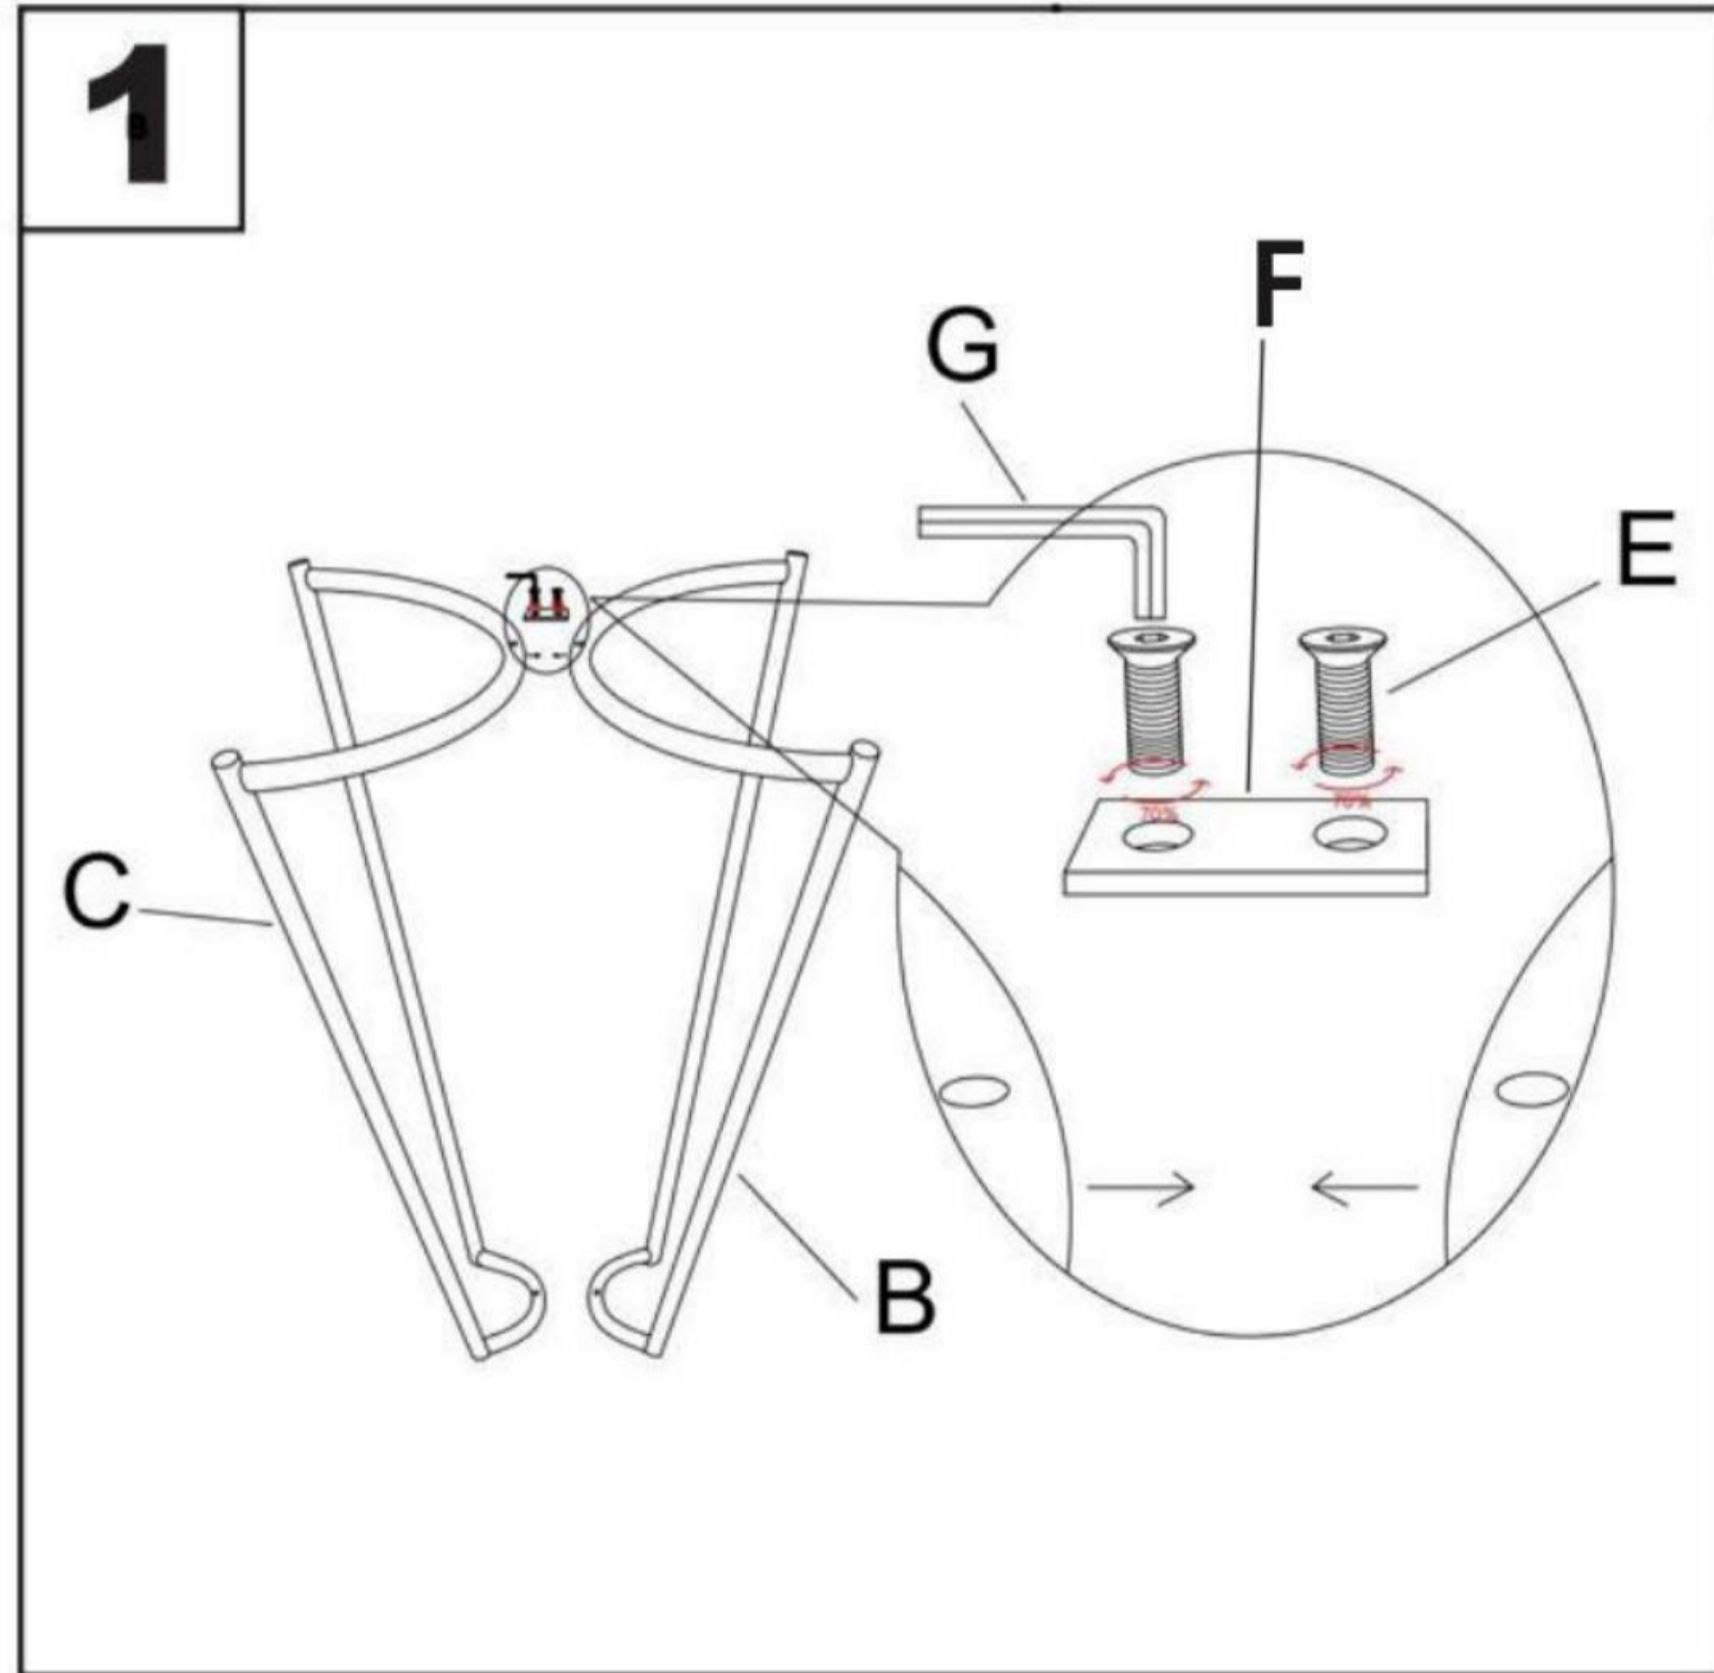

Cece Canary Counter Table

Part # T36-CECECNRY2 XXXX

20-0916

PARTS						
						
A	B	C	x4 (M6x35mm) D	x4 (M6x40mm) E	x2 F	G

Do not over tighten.
 Do not use power tools to assemble.