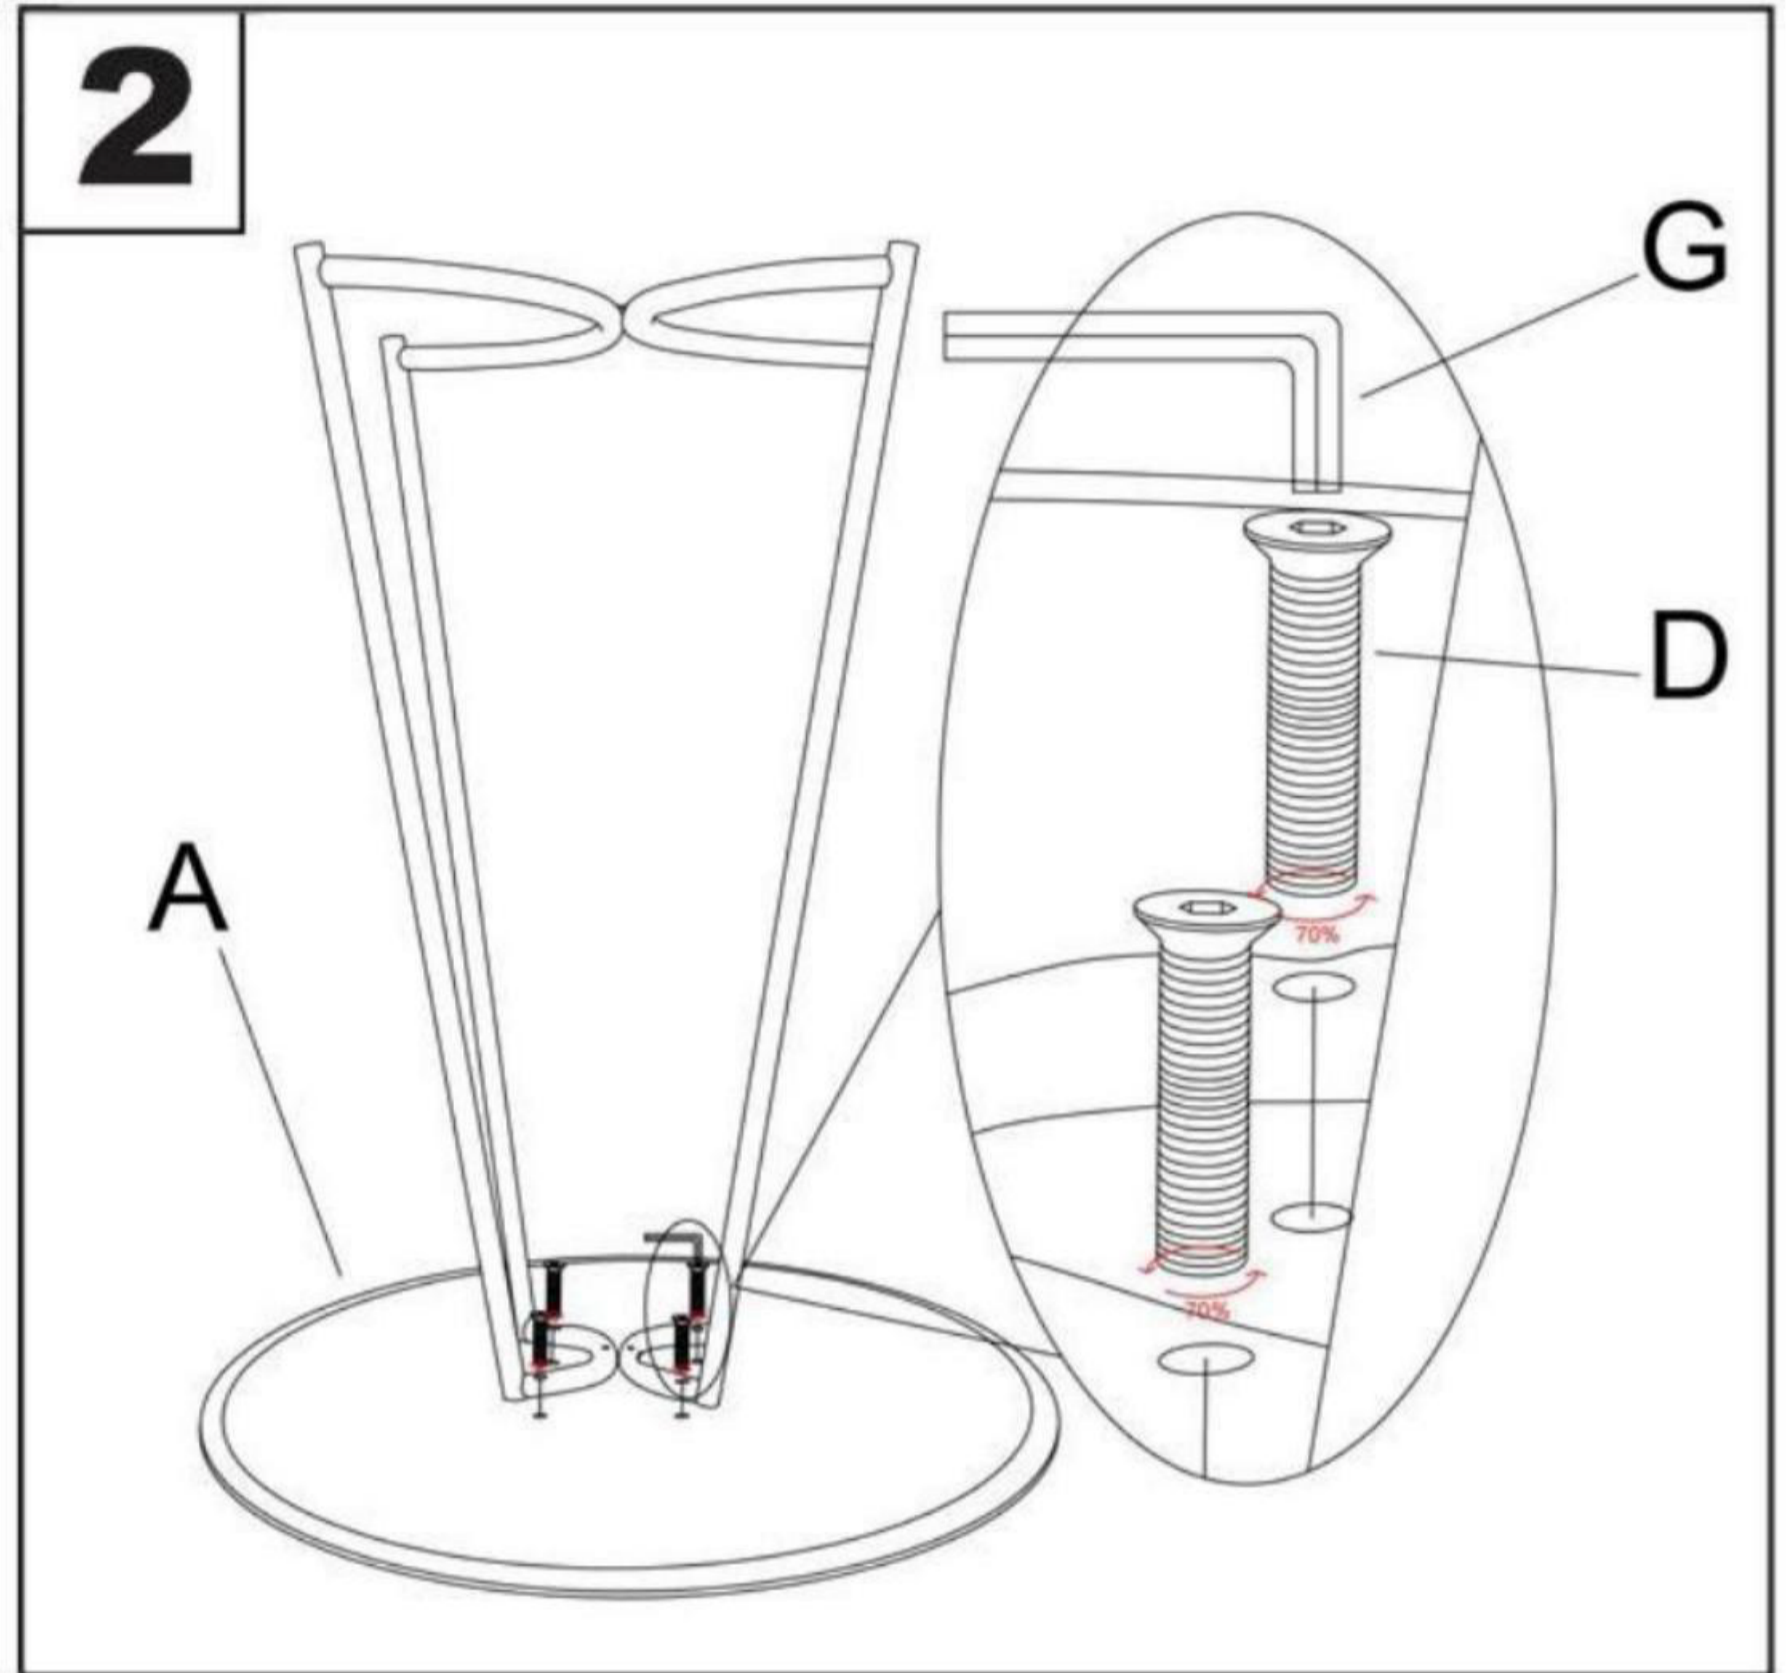

Cece Canary Counter Table

Part # T36-CECECNRY2 XXXX

20-0916

PARTS						
						
A	B	C	x4 (M6x35mm) D	x4 (M6x40mm) E	x2 F	G

Do not over tighten.
 Do not use power tools to assemble.