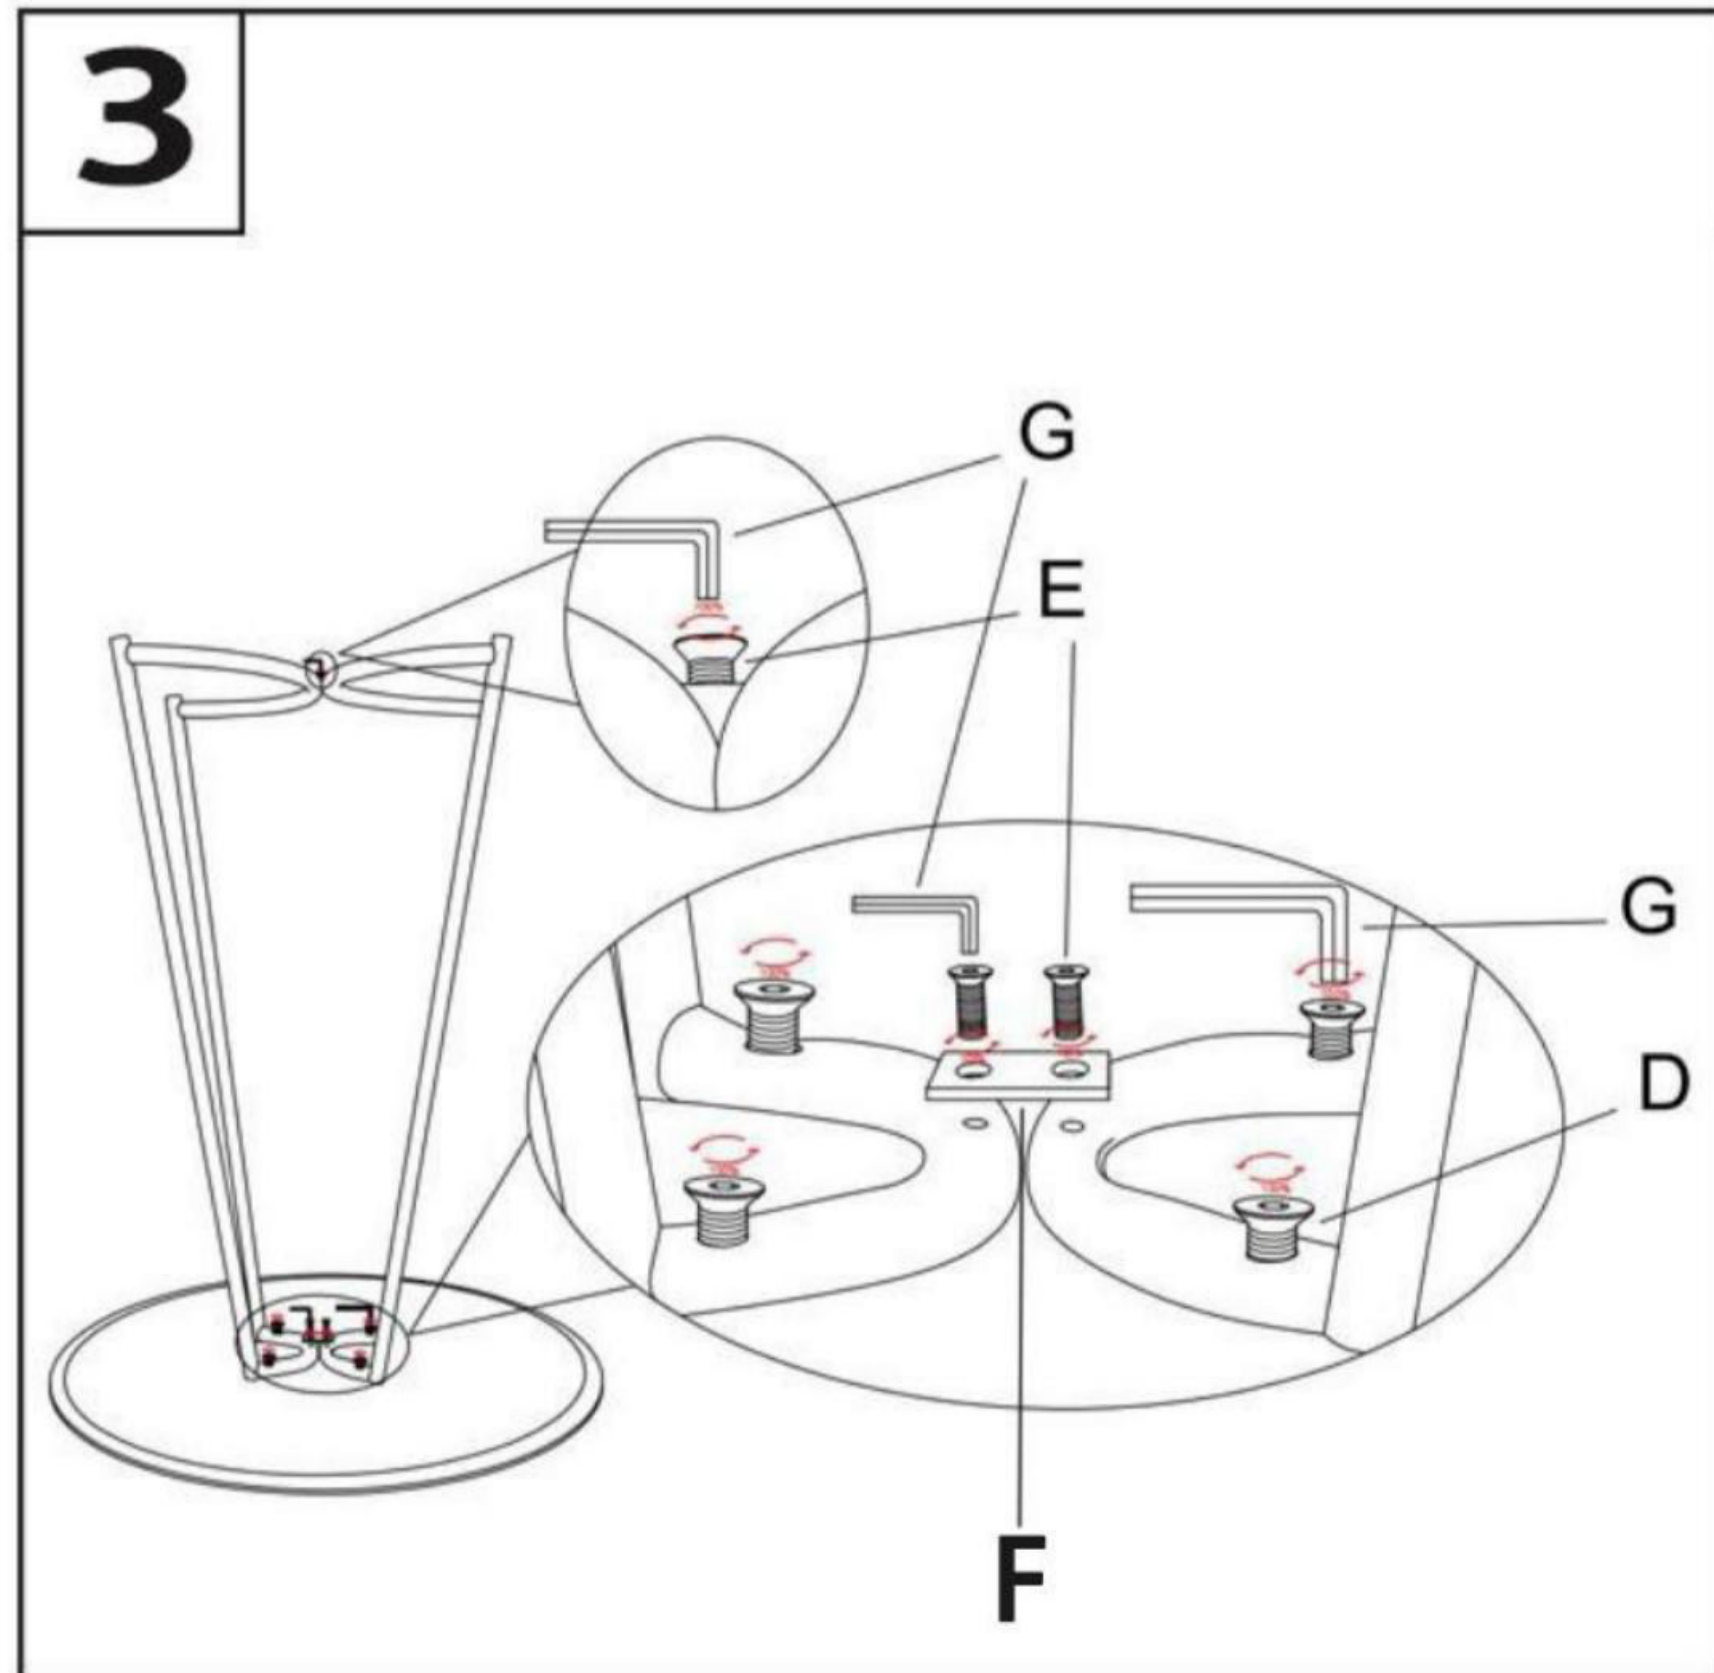

Cece Canary Counter Table

Part # T36-CECECNRY2 XXXX

20-0916

PARTS						
						
A	B	C	x4 (M6x35mm) D	x4 (M6x40mm) E	x2 F	G

Do not over tighten.
 Do not use power tools to assemble.